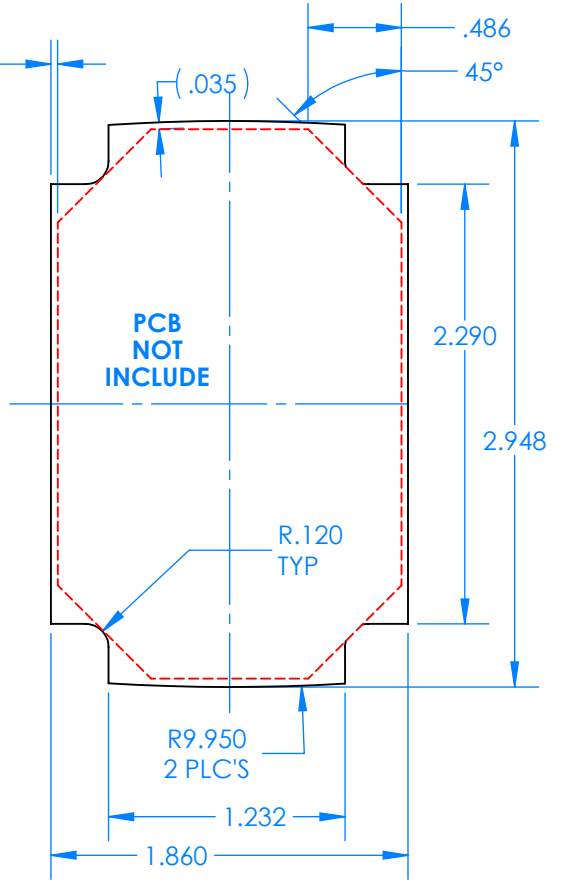

SERPAC BW64D-YY-CS-ZZ

Electronic Enclosures

BW64A-BK-AS-GM (SHOWN)

Enclosure color (YY)
Top-Bottom combinations available
 BK=black
 CL=clear
 TRGY=translucent gray
 TRRD=translucent red

Strap color (ZZ)
 BK=black
 BL=blue
 GM=gunmetal
 NG=neon green
 NO=neon orange
 OR=orange
 YL=yellow
 WH=white

| PN | Description |
|-------|--|
| 5533D | (1) BW 6B Top style D |
| 5534D | (1) BW 6B Bottom style D |
| 5538C | (1) BW 6C Small Strap style D |
| 6002 | (4) #2 X 3/8" PH HD screw TORQUE 35-60 in-oz. |

**Watertight enclosure meets or exceeds:
 IP67
 NEMA 4**