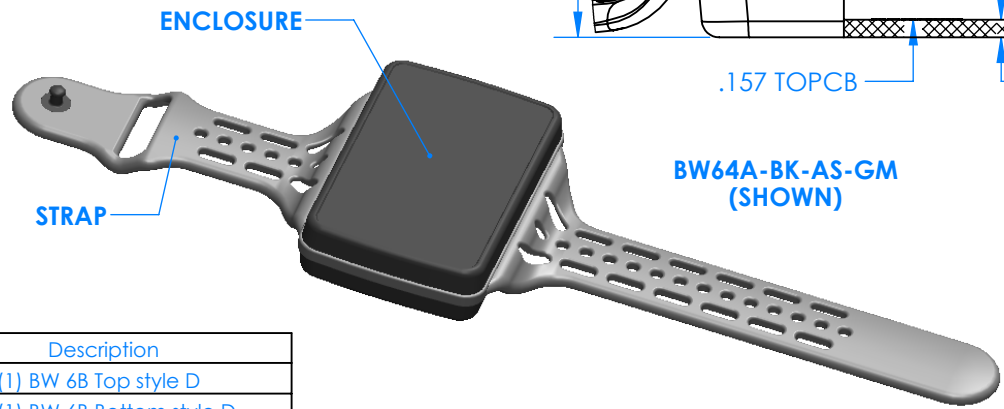

SERPAC BW64D-YY-CS-ZZ

Electronic Enclosures

BW64A-BK-AS-GM (SHOWN)

Enclosure color (YY)
Top-Bottom combinations available
 BK=black
 CL=clear
 TRGY=translucent gray
 TRRD=translucent red

Strap color (ZZ)
 BK=black
 BL=blue
 GM=gunmetal
 NG=neon green
 NO=neon orange
 OR=orange
 YL=yellow
 WH=white

| PN | Description |
|-------|--|
| 5533D | (1) BW 6B Top style D |
| 5534D | (1) BW 6B Bottom style D |
| 5538C | (1) BW 6C Small Strap style D |
| 6002 | (4) #2 X 3/8" PH HD screw TORQUE 35-60 in-oz. |

**Watertight enclosure meets or exceeds:
 IP67
 NEMA 4**