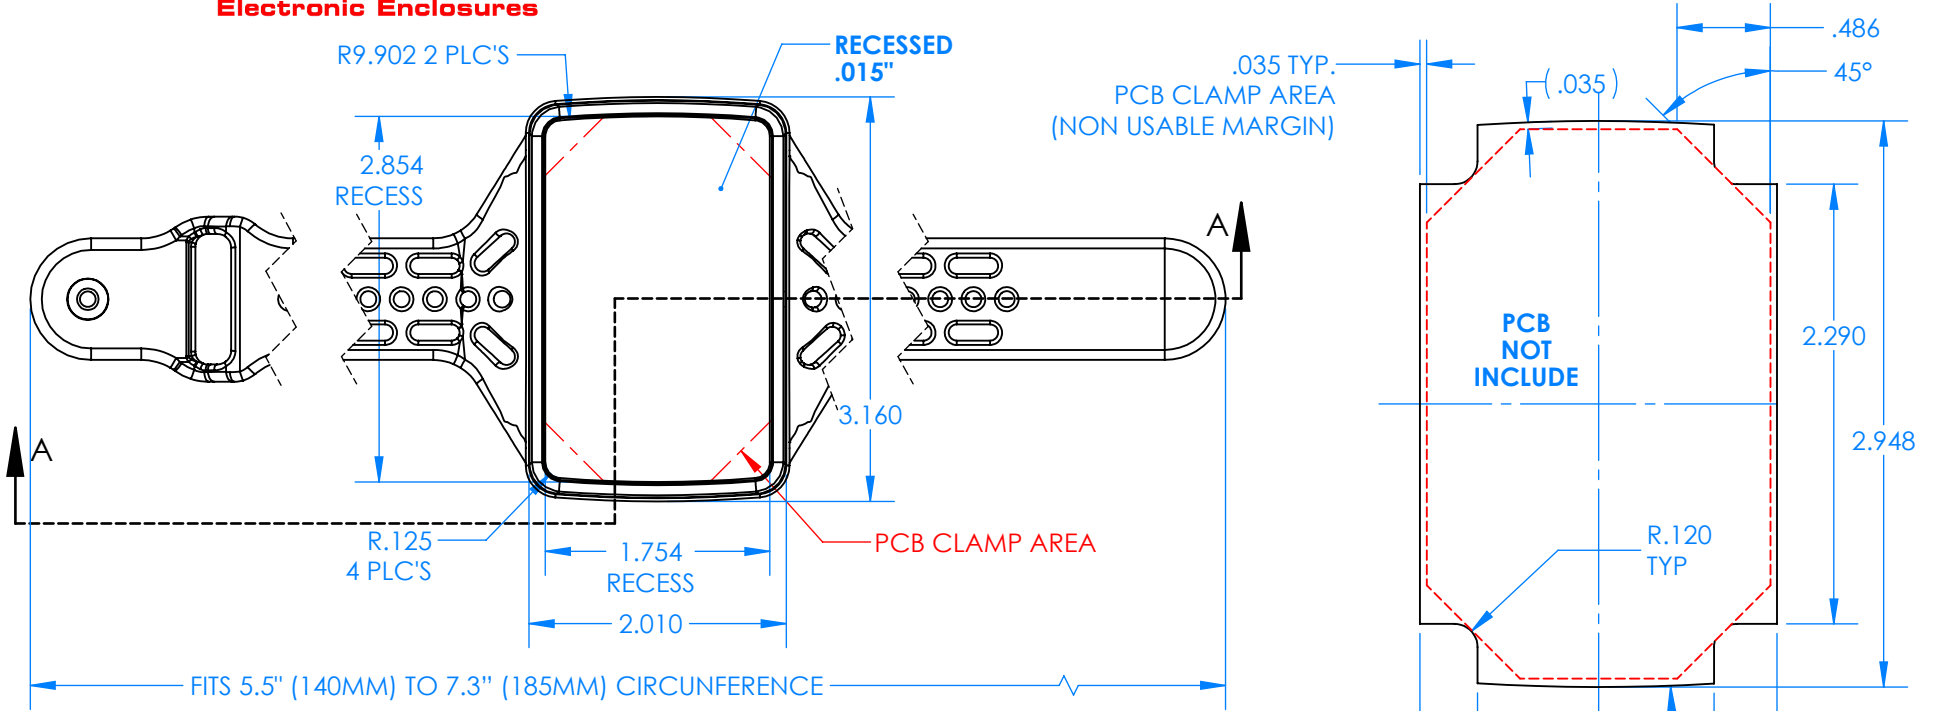

SERPAC BW64D-YY-CS-ZZ

Electronic Enclosures

BW64A-BK-AS-GM (SHOWN)

Enclosure color (YY)
Top-Bottom combinations available
 BK=black
 CL=clear
 TRGY=translucent gray
 TRRD=translucent red

Strap color (ZZ)
 BK=black
 BL=blue
 GM=gunmetal
 NG=neon green
 NO=neon orange
 OR=orange
 YL=yellow
 WH=white

| PN | Description |
|-------|--|
| 5533D | (1) BW 6B Top style D |
| 5534D | (1) BW 6B Bottom style D |
| 5538C | (1) BW 6C Small Strap style D |
| 6002 | (4) #2 X 3/8" PH HD screw TORQUE 35-60 in-oz. |

**Watertight enclosure meets or exceeds:
 IP67
 NEMA 4**