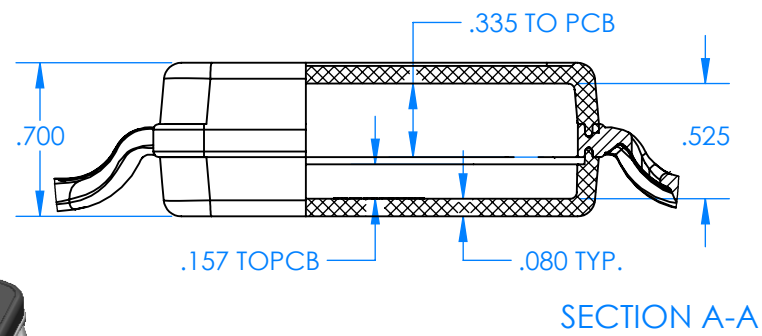

SERPAC BW64D-YY-CS-ZZ

Electronic Enclosures

BW64A-BK-AS-GM (SHOWN)

Enclosure color (YY)
Top-Bottom combinations available
 BK=black
 CL=clear
 TRGY=translucent gray
 TRRD=translucent red

Strap color (ZZ)
 BK=black
 BL=blue
 GM=gunmetal
 NG=neon green
 NO=neon orange
 OR=orange
 YL=yellow
 WH=white

| PN | Description |
|-------|--|
| 5533D | (1) BW 6B Top style D |
| 5534D | (1) BW 6B Bottom style D |
| 5538C | (1) BW 6C Small Strap style D |
| 6002 | (4) #2 X 3/8" PH HD screw TORQUE 35-60 in-oz. |