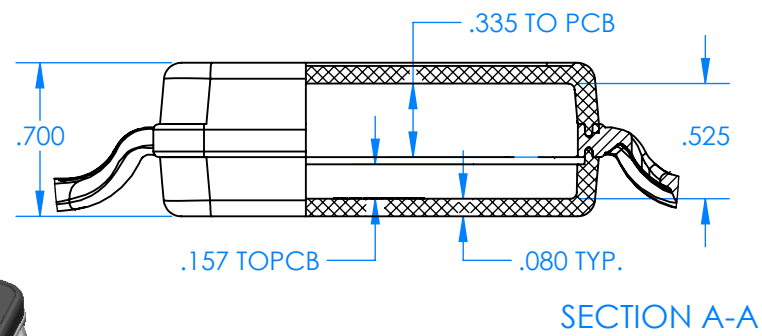

SERPAC BW64D-YY-CS-ZZ

Electronic Enclosures

BW64A-BK-AS-GM (SHOWN)

Enclosure color (YY)
Top-Bottom combinations available
 BK=black
 CL=clear
 TRGY=translucent gray
 TRRD=translucent red

Strap color (ZZ)
 BK=black
 BL=blue
 GM=gunmetal
 NG=neon green
 NO=neon orange
 OR=orange
 YL=yellow
 WH=white

PN	Description
5533D	(1) BW 6B Top style D
5534D	(1) BW 6B Bottom style D
5538C	(1) BW 6C Small Strap style D
6002	(4) #2 X 3/8" PH HD screw TORQUE 35-60 in-oz.

**Watertight enclosure meets or exceeds:
 IP67
 NEMA 4**