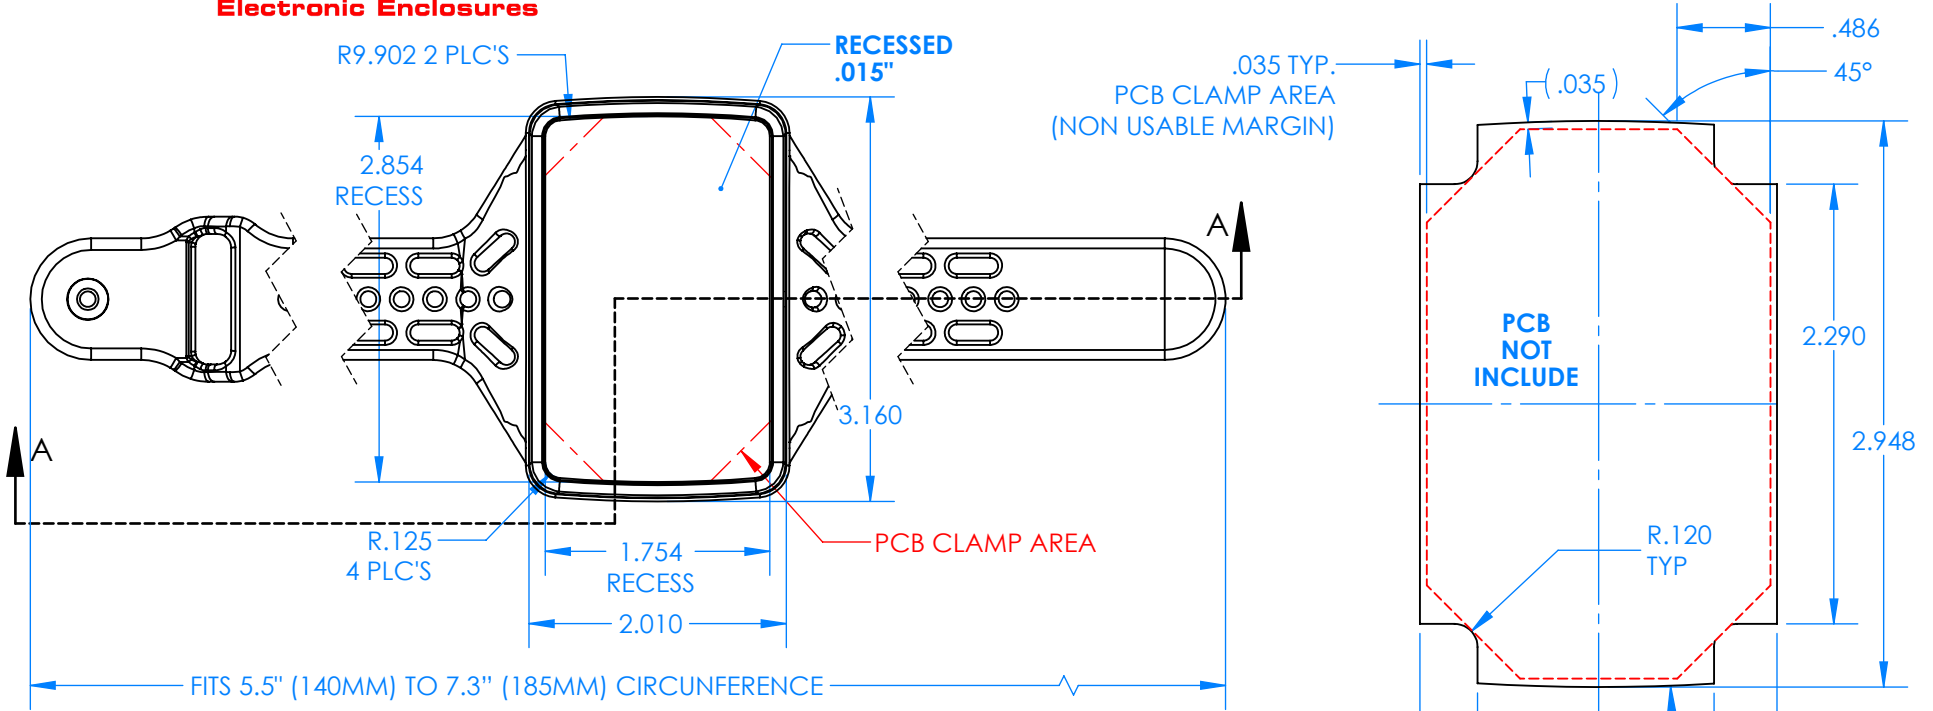

SERPAC BW64D-YY-CS-ZZ

Electronic Enclosures

BW64A-BK-AS-GM (SHOWN)

Enclosure color (YY)
Top-Bottom combinations available
 BK=black
 CL=clear
 TRGY=translucent gray
 TRRD=translucent red

Strap color (ZZ)
 BK=black
 BL=blue
 GM=gunmetal
 NG=neon green
 NO=neon orange
 OR=orange
 YL=yellow
 WH=white

PN	Description
5533D	(1) BW 6B Top style D
5534D	(1) BW 6B Bottom style D
5538C	(1) BW 6C Small Strap style D
6002	(4) #2 X 3/8" PH HD screw TORQUE 35-60 in-oz.

**Watertight enclosure meets or exceeds:
 IP67
 NEMA 4**