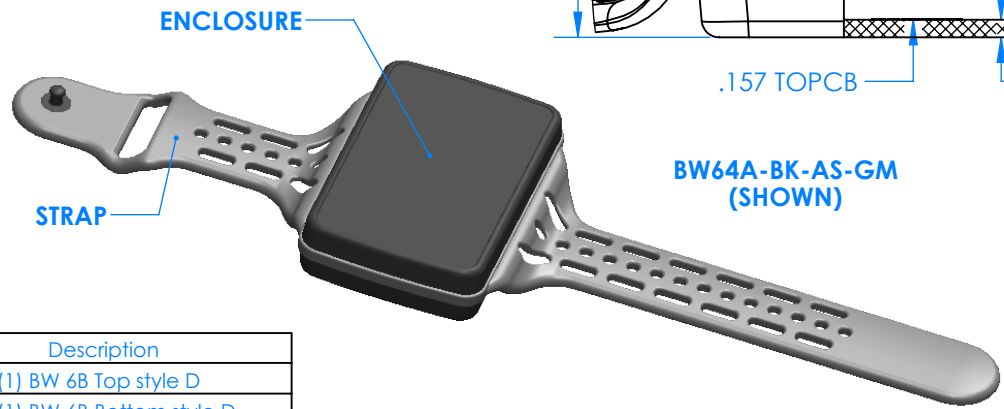

SERPAC BW64D-YY-CS-ZZ

Electronic Enclosures

BW64A-BK-AS-GM (SHOWN)

Enclosure color (YY)
Top-Bottom combinations available
 BK=black
 CL=clear
 TRGY=translucent gray
 TRRD=translucent red

Strap color (ZZ)
 BK=black
 BL=blue
 GM=gunmetal
 NG=neon green
 NO=neon orange
 OR=orange
 YL=yellow
 WH=white

PN	Description
5533D	(1) BW 6B Top style D
5534D	(1) BW 6B Bottom style D
5538C	(1) BW 6C Small Strap style D
6002	(4) #2 X 3/8" PH HD screw TORQUE 35-60 in-oz.

**Watertight enclosure meets or exceeds:
 IP67
 NEMA 4**