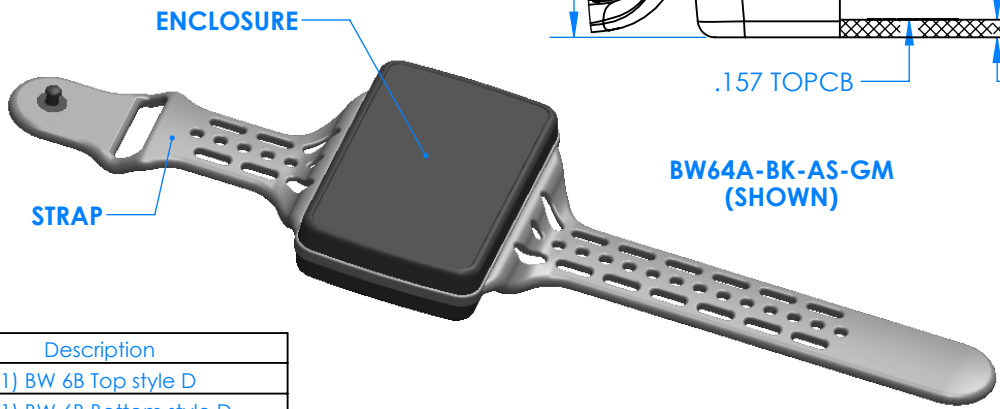

SERPAC BW64D-YY-CS-ZZ

Electronic Enclosures

BW64A-BK-AS-GM (SHOWN)

Enclosure color (YY)
 Top-Bottom combinations available
 BK=black
 CL=clear
 TRGY=translucent gray
 TRRD=translucent red

Strap color (ZZ)
 BK=black
 BL=blue
 GM=gunmetal
 NG=neon green
 NO=neon orange
 OR=orange
 YL=yellow
 WH=white

PN	Description
5533D	(1) BW 6B Top style D
5534D	(1) BW 6B Bottom style D
5538C	(1) BW 6C Small Strap style D
6002	(4) #2 X 3/8" PH HD screw TORQUE 35-60 in-oz.

**Watertight enclosure meets or exceeds:
 IP67
 NEMA 4**