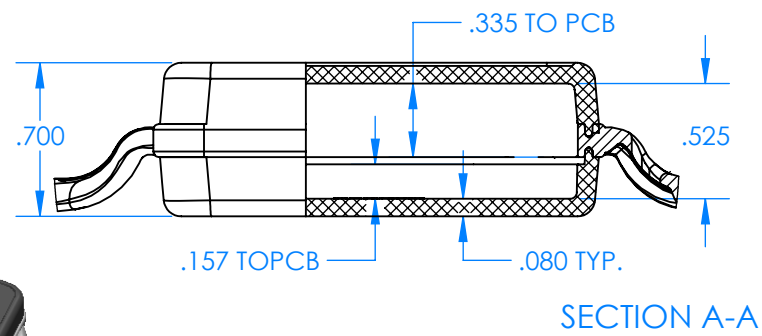

SERPAC BW64D-YY-CS-ZZ

Electronic Enclosures

BW64A-BK-AS-GM (SHOWN)

Enclosure color (YY)
 Top-Bottom combinations available
 BK=black
 CL=clear
 TRGY=translucent gray
 TRRD=translucent red

Strap color (ZZ)
 BK=black
 BL=blue
 GM=gunmetal
 NG=neon green
 NO=neon orange
 OR=orange
 YL=yellow
 WH=white

PN	Description
5533D	(1) BW 6B Top style D
5534D	(1) BW 6B Bottom style D
5538C	(1) BW 6C Small Strap style D
6002	(4) #2 X 3/8" PH HD screw TORQUE 35-60 in-oz.

**Watertight enclosure meets or exceeds:
 IP67
 NEMA 4**