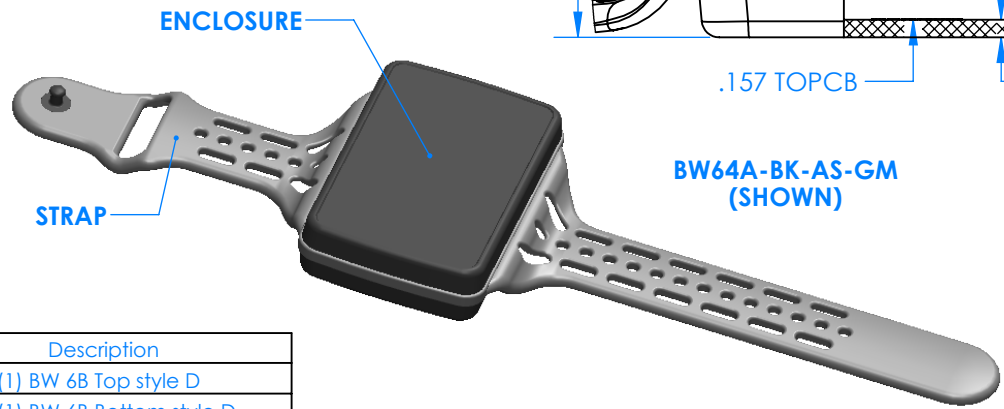

SERPAC BW64D-YY-CS-ZZ

Electronic Enclosures

BW64A-BK-AS-GM (SHOWN)

Enclosure color (YY)
 Top-Bottom combinations available
 BK=black
 CL=clear
 TRGY=translucent gray
 TRRD=translucent red

Strap color (ZZ)
 BK=black
 BL=blue
 GM=gunmetal
 NG=neon green
 NO=neon orange
 OR=orange
 YL=yellow
 WH=white

PN	Description
5533D	(1) BW 6B Top style D
5534D	(1) BW 6B Bottom style D
5538C	(1) BW 6C Small Strap style D
6002	(4) #2 X 3/8" PH HD screw TORQUE 35-60 in-oz.

**Watertight enclosure meets or exceeds:
 IP67
 NEMA 4**