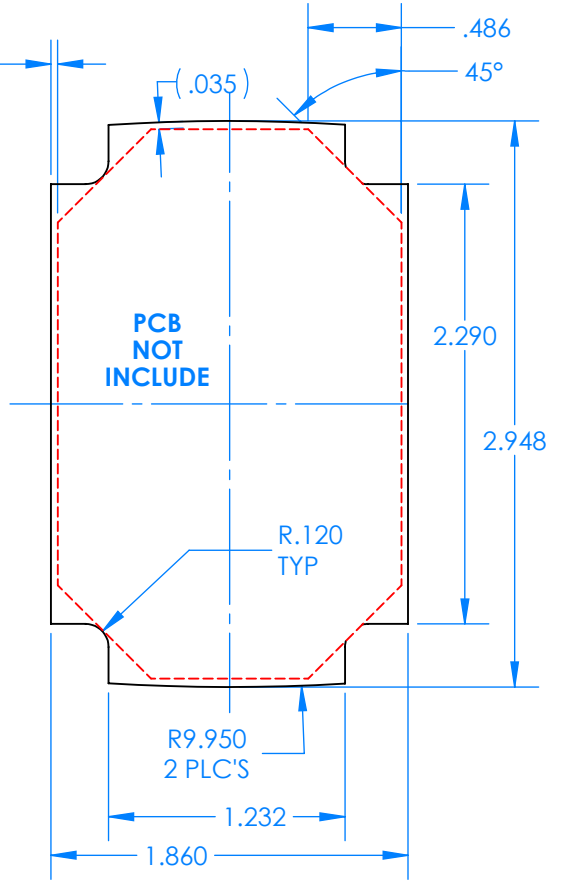

SERPAC BW64D-YY-CS-ZZ

Electronic Enclosures

BW64A-BK-AS-GM (SHOWN)

Enclosure color (YY)
 Top-Bottom combinations available
 BK=black
 CL=clear
 TRGY=translucent gray
 TRRD=translucent red

Strap color (ZZ)
 BK=black
 BL=blue
 GM=gunmetal
 NG=neon green
 NO=neon orange
 OR=orange
 YL=yellow
 WH=white

PN	Description
5533D	(1) BW 6B Top style D
5534D	(1) BW 6B Bottom style D
5538C	(1) BW 6C Small Strap style D
6002	(4) #2 X 3/8" PH HD screw TORQUE 35-60 in-oz.

**Watertight enclosure meets or exceeds:
 IP67
 NEMA 4**