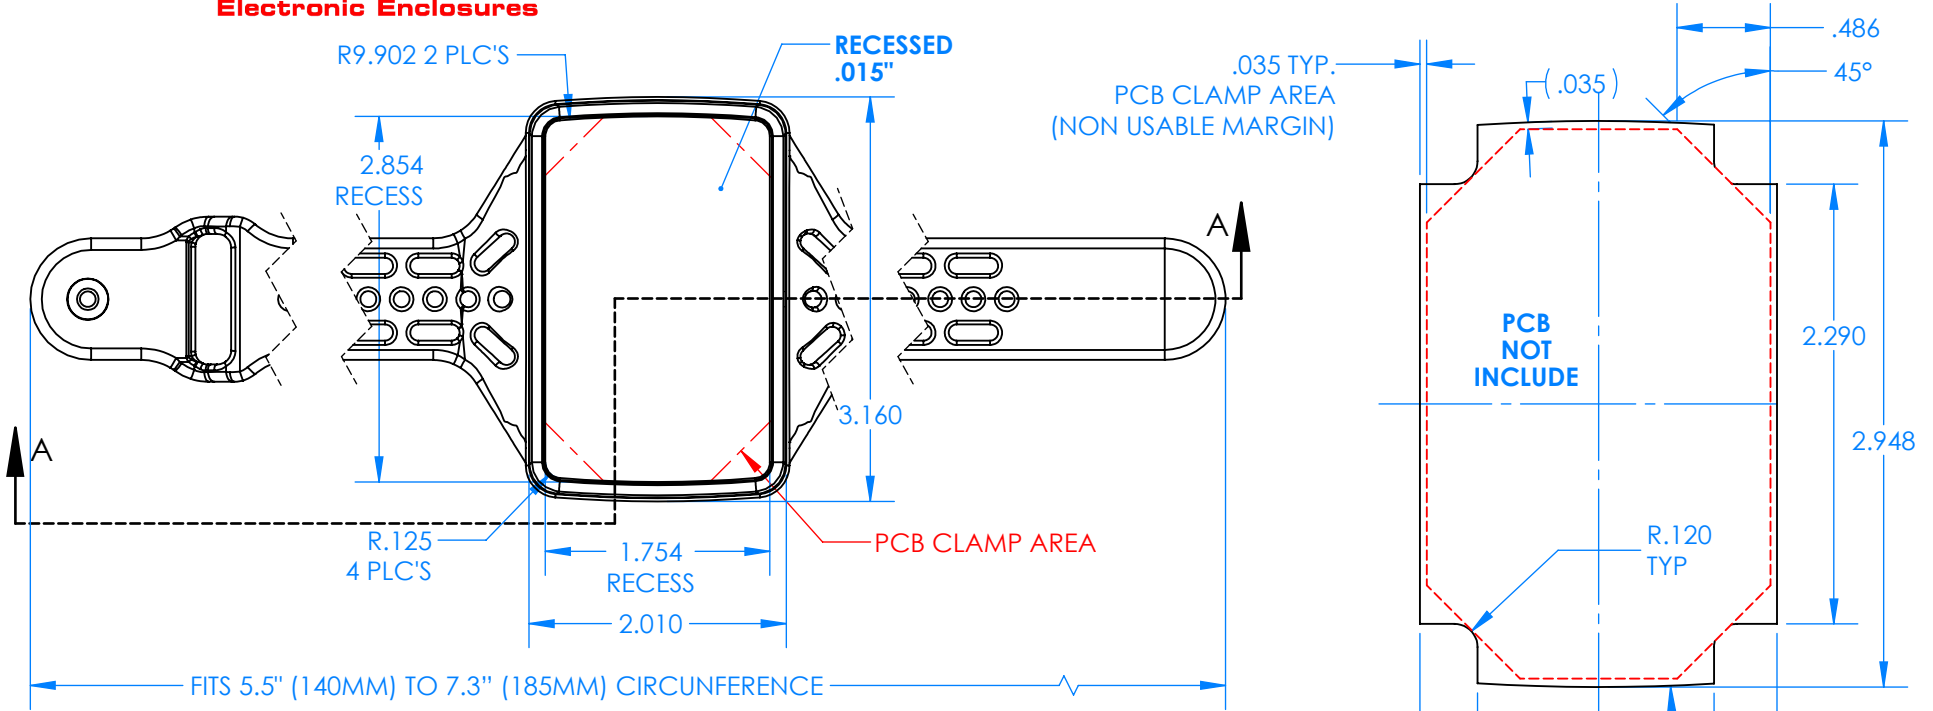

SERPAC BW64D-YY-CS-ZZ

Electronic Enclosures

BW64A-BK-AS-GM (SHOWN)

Enclosure color (YY)
 Top-Bottom combinations available
 BK=black
 CL=clear
 TRGY=translucent gray
 TRRD=translucent red

Strap color (ZZ)
 BK=black
 BL=blue
 GM=gunmetal
 NG=neon green
 NO=neon orange
 OR=orange
 YL=yellow
 WH=white

PN	Description
5533D	(1) BW 6B Top style D
5534D	(1) BW 6B Bottom style D
5538C	(1) BW 6C Small Strap style D
6002	(4) #2 X 3/8" PH HD screw TORQUE 35-60 in-oz.

**Watertight enclosure meets or exceeds:
 IP67
 NEMA 4**