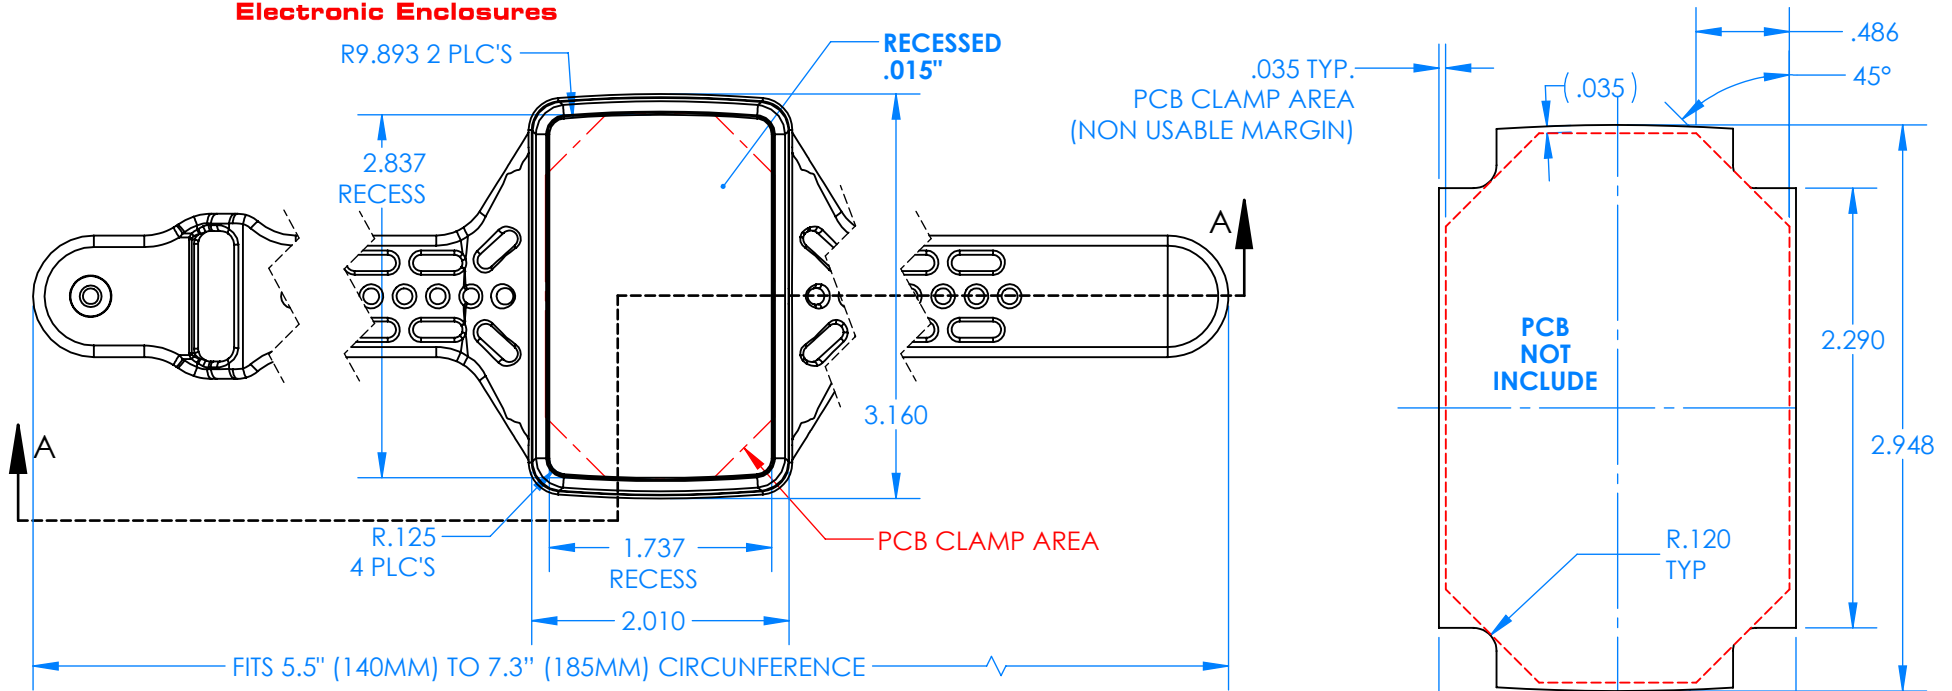

# SERPAC BW65D-YY-CS-ZZ

Electronic Enclosures

SECTION A-A

### Enclosure color (YY)

Top-Bottom combinations available

- BK=black
- CL=clear
- TRGY=translucent gray
- TRRD=translucent red

### Strap color (ZZ)

- BK=black
- BL=blue
- GM=gunmetal
- NG=neon green
- NO=neon orange
- OR=orange
- YL=yellow
- WH=white

PN	Description
5535D	(1) BW 6C Top style D
5534D	(1) BW 6B Bottom style D
5538C	(1) BW 6C Small Strap style D
6002	(4) #2 X 3/8" PH HD screw TORQUE 35-60 in-oz.

**Watertight enclosure meets or exceed:**  
**IP67**  
**NEMA 4**