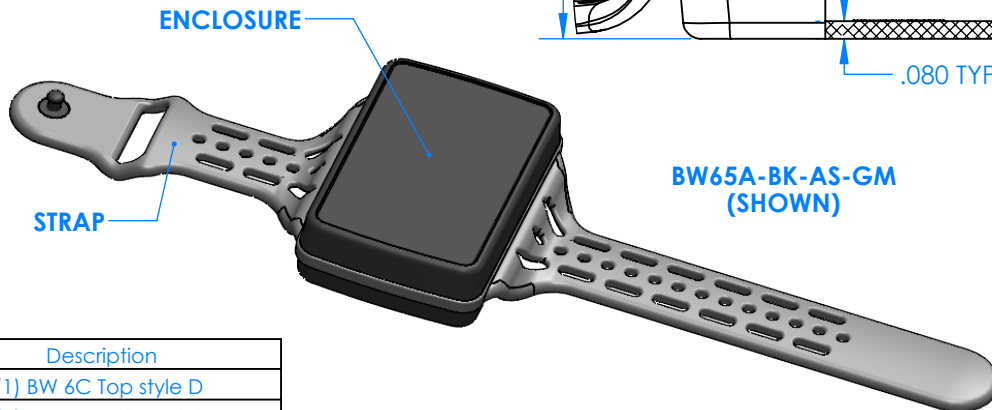

# SERPAC BW65D-YY-CS-ZZ

Electronic Enclosures

SECTION A-A

### Enclosure color (YY)

Top-Bottom combinations available

- BK=black
- CL=clear
- TRGY=translucent gray
- TRRD=translucent red

### Strap color (ZZ)

- BK=black
- BL=blue
- GM=gunmetal
- NG=neon green
- NO=neon orange
- OR=orange
- YL=yellow
- WH=white

PN	Description
5535D	(1) BW 6C Top style D
5534D	(1) BW 6B Bottom style D
5538C	(1) BW 6C Small Strap style D
6002	(4) #2 X 3/8" PH HD screw TORQUE 35-60 in-oz.