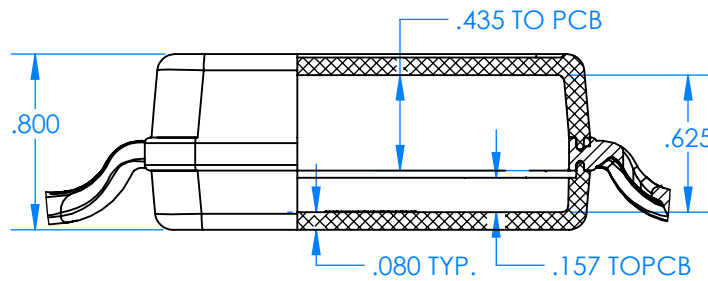

SERPAC BW65D-YY-CS-ZZ

Electronic Enclosures

SECTION A-A