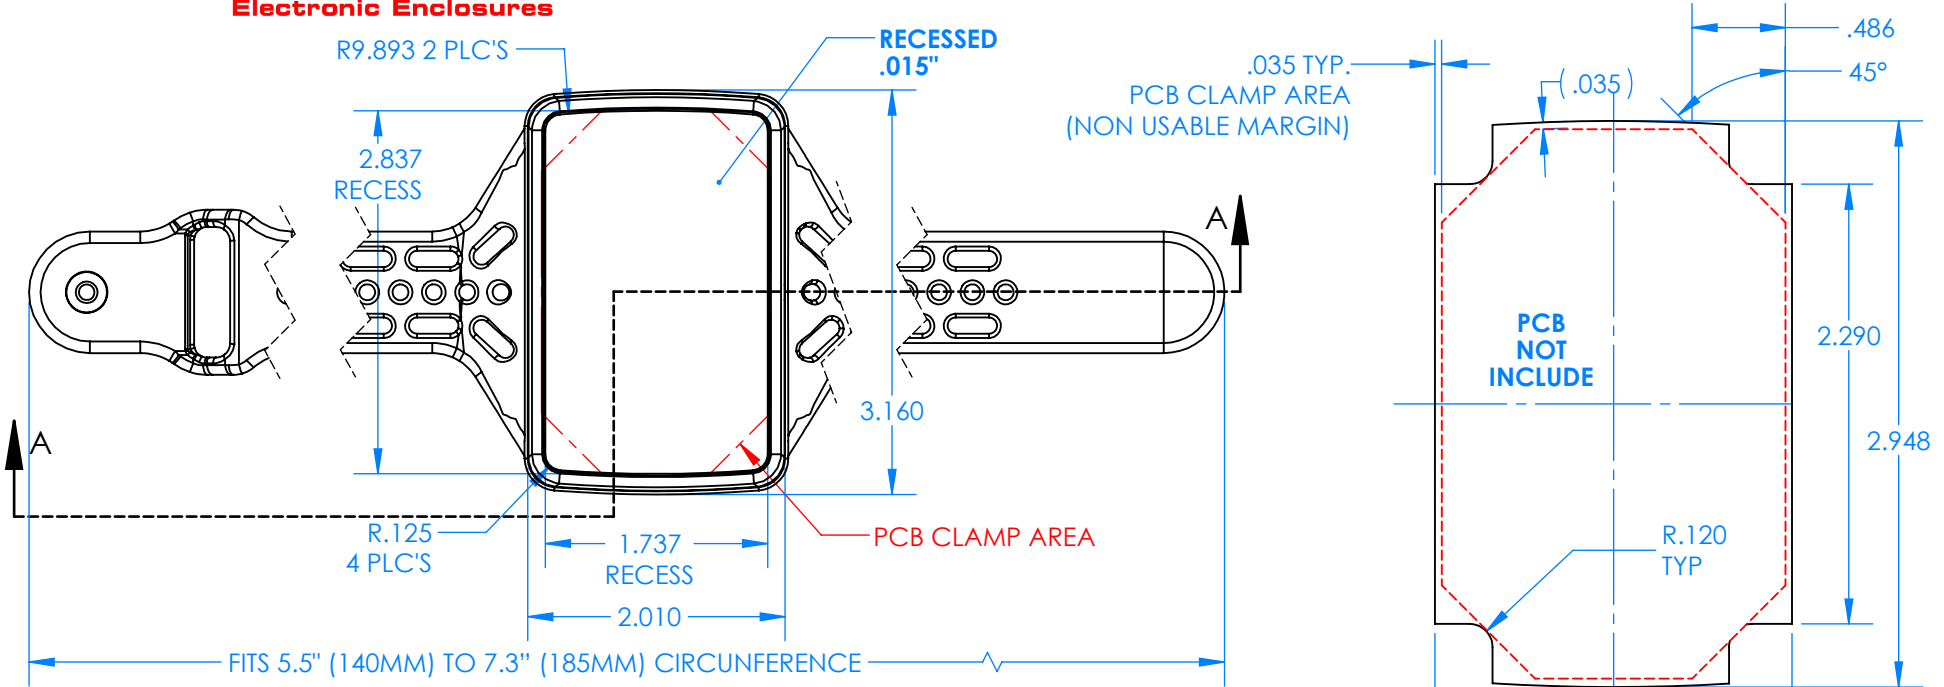

SERPAC BW65D-YY-CS-ZZ

Electronic Enclosures

Enclosure color (YY)
Top-Bottom combinations available
 BK=black
 CL=clear
 TRGY=translucent gray
 TRRD=translucent red

Strap color (ZZ)
 BK=black
 BL=blue
 GM=gunmetal
 NG=neon green
 NO=neon orange
 OR=orange
 YL=yellow
 WH=white

PN	Description
5535D	(1) BW 6C Top style D
5534D	(1) BW 6B Bottom style D
5538C	(1) BW 6C Small Strap style D
6002	(4) #2 X 3/8" PH HD screw TORQUE 35-60 in-oz.

Watertight enclosure meets or exceed:
IP67
NEMA 4