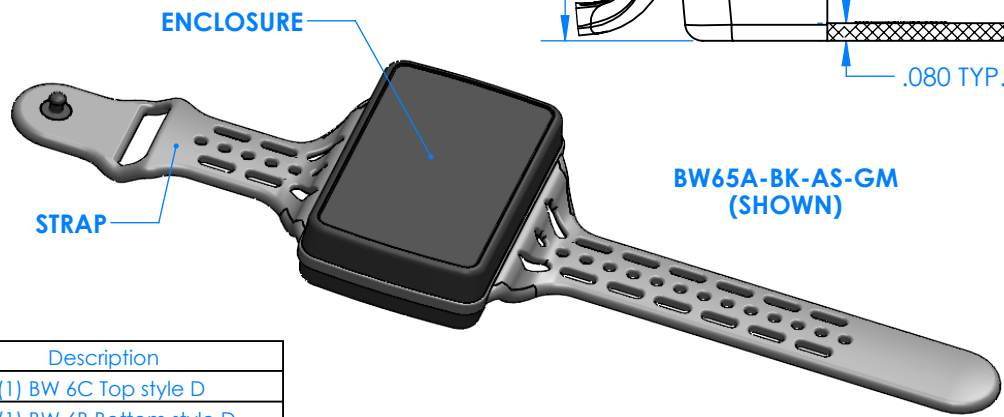

SERPAC BW65D-YY-CS-ZZ

Electronic Enclosures

Enclosure color (YY)
Top-Bottom combinations available
 BK=black
 CL=clear
 TRGY=translucent gray
 TRRD=translucent red

Strap color (ZZ)
 BK=black
 BL=blue
 GM=gunmetal
 NG=neon green
 NO=neon orange
 OR=orange
 YL=yellow
 WH=white

PN	Description
5535D	(1) BW 6C Top style D
5534D	(1) BW 6B Bottom style D
5538C	(1) BW 6C Small Strap style D
6002	(4) #2 X 3/8" PH HD screw TORQUE 35-60 in-oz.

Watertight enclosure meets or exceed:
IP67
NEMA 4