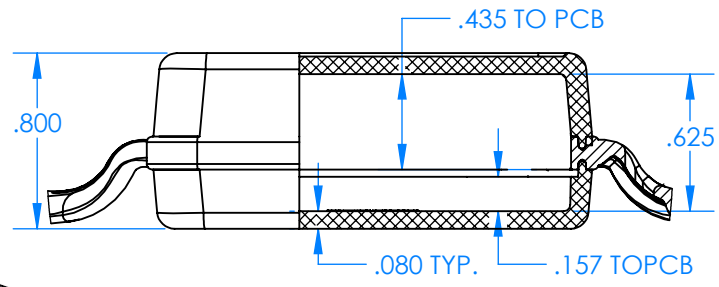

SERPAC BW65D-YY-CS-ZZ

Electronic Enclosures

Enclosure color (YY)
Top-Bottom combinations available
 BK=black
 CL=clear
 TRGY=translucent gray
 TRRD=translucent red

Strap color (ZZ)
 BK=black
 BL=blue
 GM=gunmetal
 NG=neon green
 NO=neon orange
 OR=orange
 YL=yellow
 WH=white

PN	Description
5535D	(1) BW 6C Top style D
5534D	(1) BW 6B Bottom style D
5538C	(1) BW 6C Small Strap style D
6002	(4) #2 X 3/8" PH HD screw TORQUE 35-60 in-oz.

Watertight enclosure meets or exceed:
IP67
NEMA 4