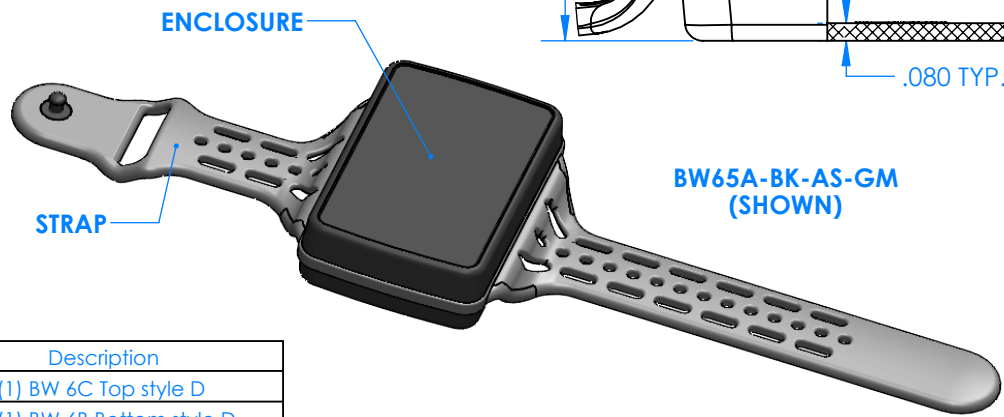

# SERPAC BW65D-YY-CS-ZZ

Electronic Enclosures

**Enclosure color (YY)**  
**Top-Bottom combinations available**  
 BK=black  
 CL=clear  
 TRGY=translucent gray  
 TRRD=translucent red

**Strap color (ZZ)**  
 BK=black  
 BL=blue  
 GM=gunmetal  
 NG=neon green  
 NO=neon orange  
 OR=orange  
 YL=yellow  
 WH=white

PN	Description
5535D	(1) BW 6C Top style D
5534D	(1) BW 6B Bottom style D
5538C	(1) BW 6C Small Strap style D
6002	(4) #2 X 3/8" PH HD screw TORQUE 35-60 in-oz.

**Watertight enclosure meets or exceed:**  
**IP67**  
**NEMA 4**