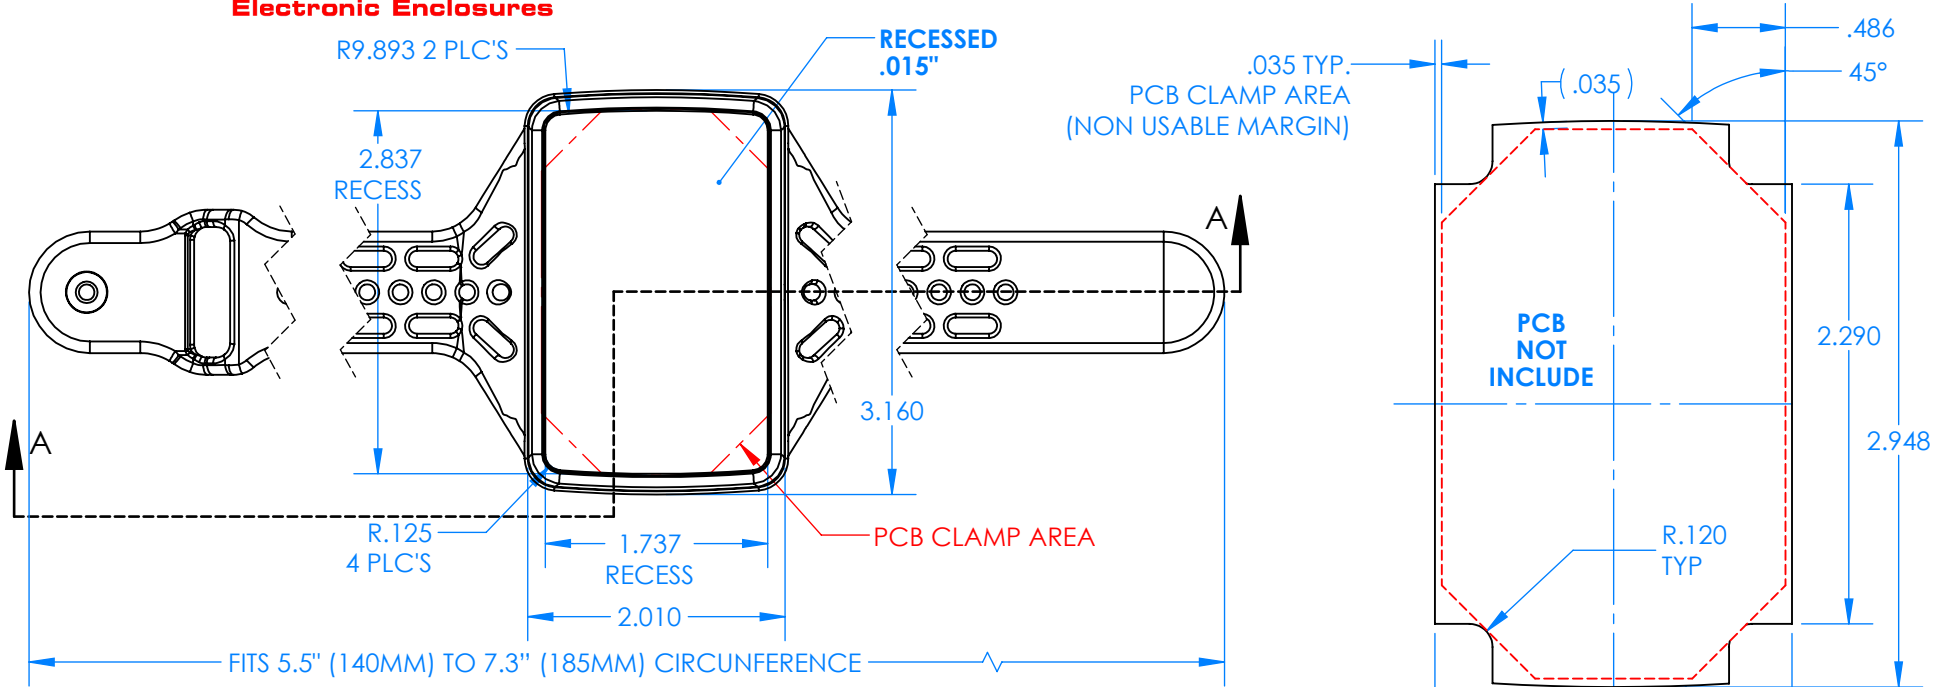

# SERPAC BW65D-YY-CS-ZZ

Electronic Enclosures

**Enclosure color (YY)**  
**Top-Bottom combinations available**  
 BK=black  
 CL=clear  
 TRGY=translucent gray  
 TRRD=translucent red

**Strap color (ZZ)**  
 BK=black  
 BL=blue  
 GM=gunmetal  
 NG=neon green  
 NO=neon orange  
 OR=orange  
 YL=yellow  
 WH=white

PN	Description
5535D	(1) BW 6C Top style D
5534D	(1) BW 6B Bottom style D
5538C	(1) BW 6C Small Strap style D
6002	(4) #2 X 3/8" PH HD screw TORQUE 35-60 in-oz.

**Watertight enclosure meets or exceed:**  
**IP67**  
**NEMA 4**