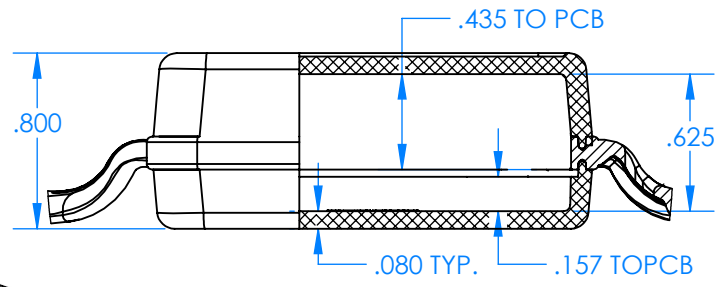

# SERPAC BW65D-YY-CS-ZZ

Electronic Enclosures

**Enclosure color (YY)**  
**Top-Bottom combinations available**  
 BK=black  
 CL=clear  
 TRGY=translucent gray  
 TRRD=translucent red

**Strap color (ZZ)**  
 BK=black  
 BL=blue  
 GM=gunmetal  
 NG=neon green  
 NO=neon orange  
 OR=orange  
 YL=yellow  
 WH=white

PN	Description
5535D	(1) BW 6C Top style D
5534D	(1) BW 6B Bottom style D
5538C	(1) BW 6C Small Strap style D
6002	(4) #2 X 3/8" PH HD screw TORQUE 35-60 in-oz.

**Watertight enclosure meets or exceed:**  
**IP67**  
**NEMA 4**