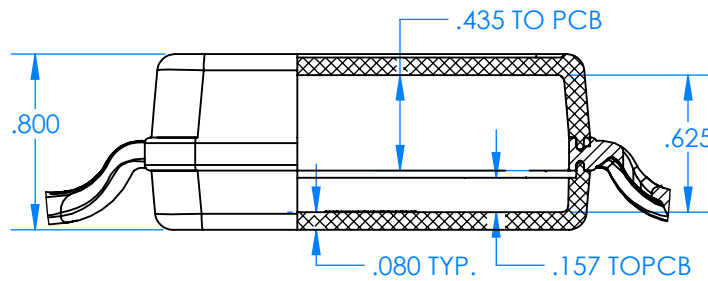

SERPAC BW65D-YY-CS-ZZ

Electronic Enclosures

SECTION A-A

Enclosure color (YY)

Top-Bottom combinations available

- BK=black
- CL=clear
- TRGY=translucent gray
- TRRD=translucent red

Strap color (ZZ)

- BK=black
- BL=blue
- GM=gunmetal
- NG=neon green
- NO=neon orange
- OR=orange
- YL=yellow
- WH=white

PN	Description
5535D	(1) BW 6C Top style D
5534D	(1) BW 6B Bottom style D
5538C	(1) BW 6C Small Strap style D
6002	(4) #2 X 3/8" PH HD screw TORQUE 35-60 in-oz.

Watertight enclosure meets or exceed:
IP67
NEMA 4