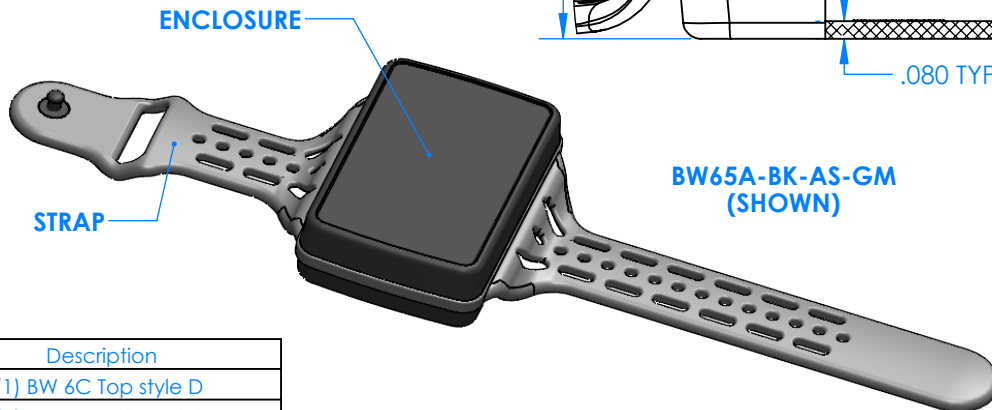

SERPAC BW65D-YY-CS-ZZ

Electronic Enclosures

SECTION A-A

Enclosure color (YY)

Top-Bottom combinations available

- BK=black
- CL=clear
- TRGY=translucent gray
- TRRD=translucent red

Strap color (ZZ)

- BK=black
- BL=blue
- GM=gunmetal
- NG=neon green
- NO=neon orange
- OR=orange
- YL=yellow
- WH=white

PN	Description
5535D	(1) BW 6C Top style D
5534D	(1) BW 6B Bottom style D
5538C	(1) BW 6C Small Strap style D
6002	(4) #2 X 3/8" PH HD screw TORQUE 35-60 in-oz.

Watertight enclosure meets or exceed:
IP67
NEMA 4