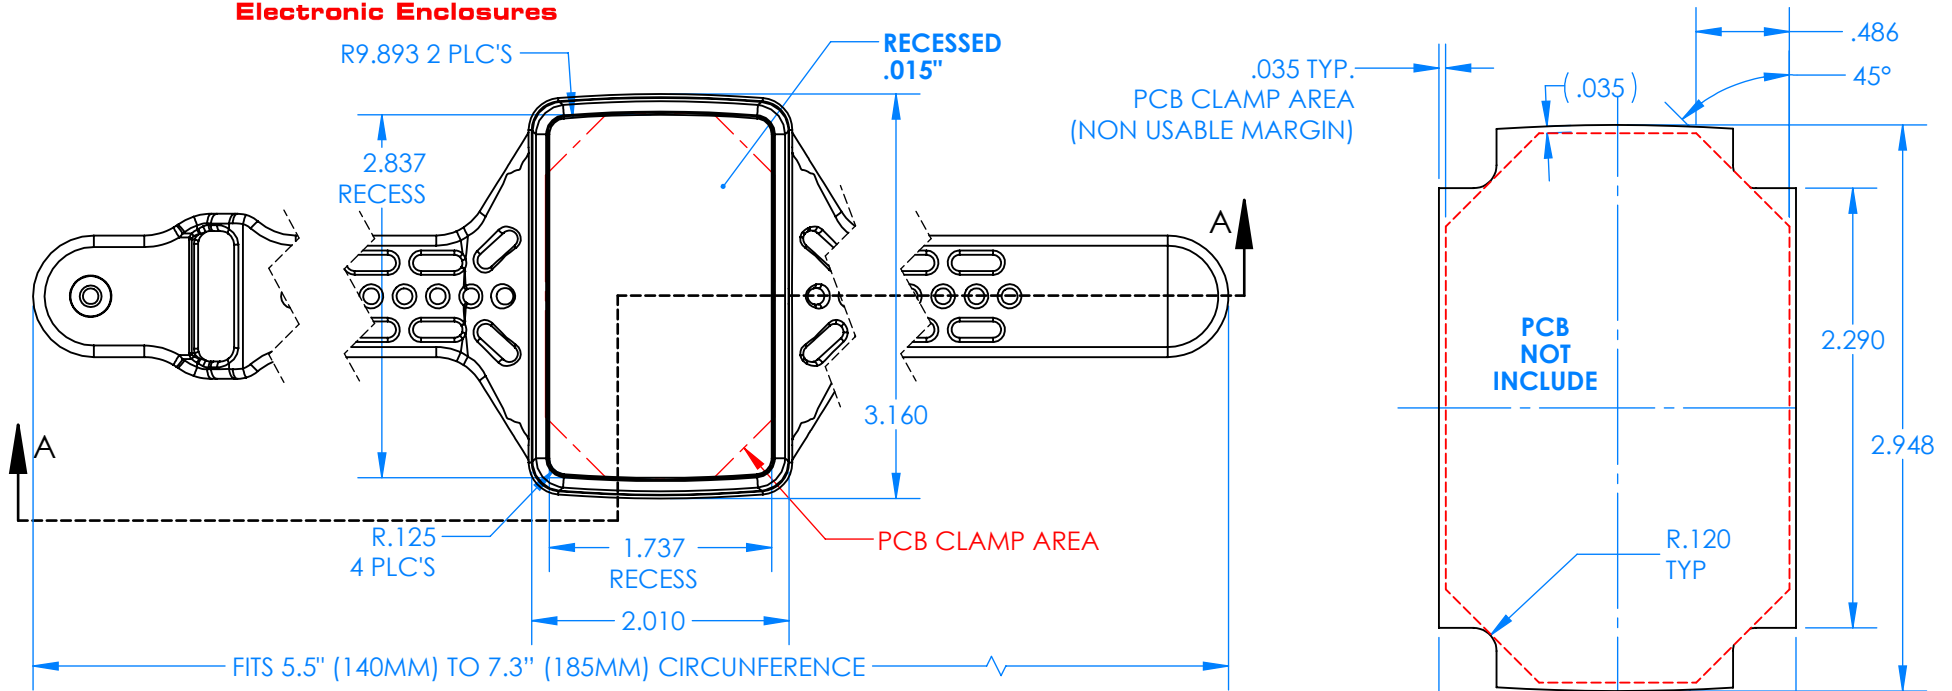

SERPAC BW65D-YY-CS-ZZ

Electronic Enclosures

SECTION A-A

Enclosure color (YY)

Top-Bottom combinations available

- BK=black
- CL=clear
- TRGY=translucent gray
- TRRD=translucent red

Strap color (ZZ)

- BK=black
- BL=blue
- GM=gunmetal
- NG=neon green
- NO=neon orange
- OR=orange
- YL=yellow
- WH=white

PN	Description
5535D	(1) BW 6C Top style D
5534D	(1) BW 6B Bottom style D
5538C	(1) BW 6C Small Strap style D
6002	(4) #2 X 3/8" PH HD screw TORQUE 35-60 in-oz.

Watertight enclosure meets or exceed:
IP67
NEMA 4