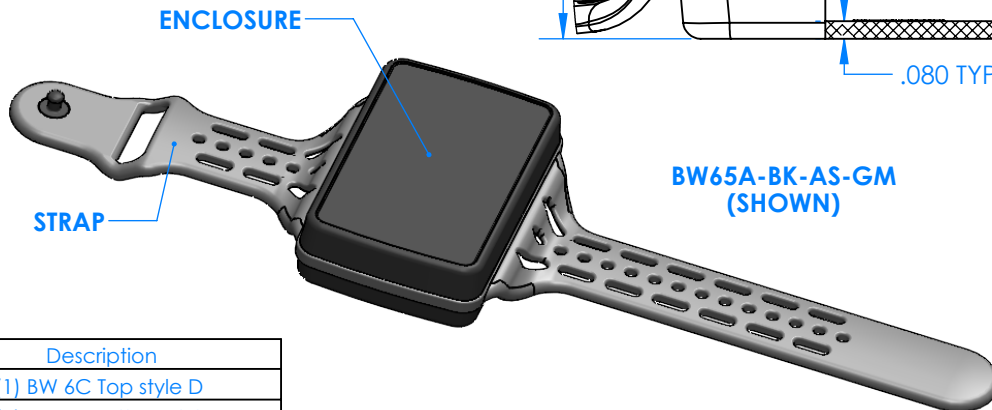

SERPAC BW65D-YY-CS-ZZ

Electronic Enclosures

Enclosure color (YY)

Top-Bottom combinations available

- BK=black
- CL=clear
- TRGY=translucent gray
- TRRD=translucent red

Strap color (ZZ)

- BK=black
- BL=blue
- GM=gunmetal
- NG=neon green
- NO=neon orange
- OR=orange
- YL=yellow
- WH=white

PN	Description
5535D	(1) BW 6C Top style D
5534D	(1) BW 6B Bottom style D
5538C	(1) BW 6C Small Strap style D
6002	(4) #2 X 3/8" PH HD screw TORQUE 35-60 in-oz.

Watertight enclosure meets or exceed:
IP67
NEMA 4