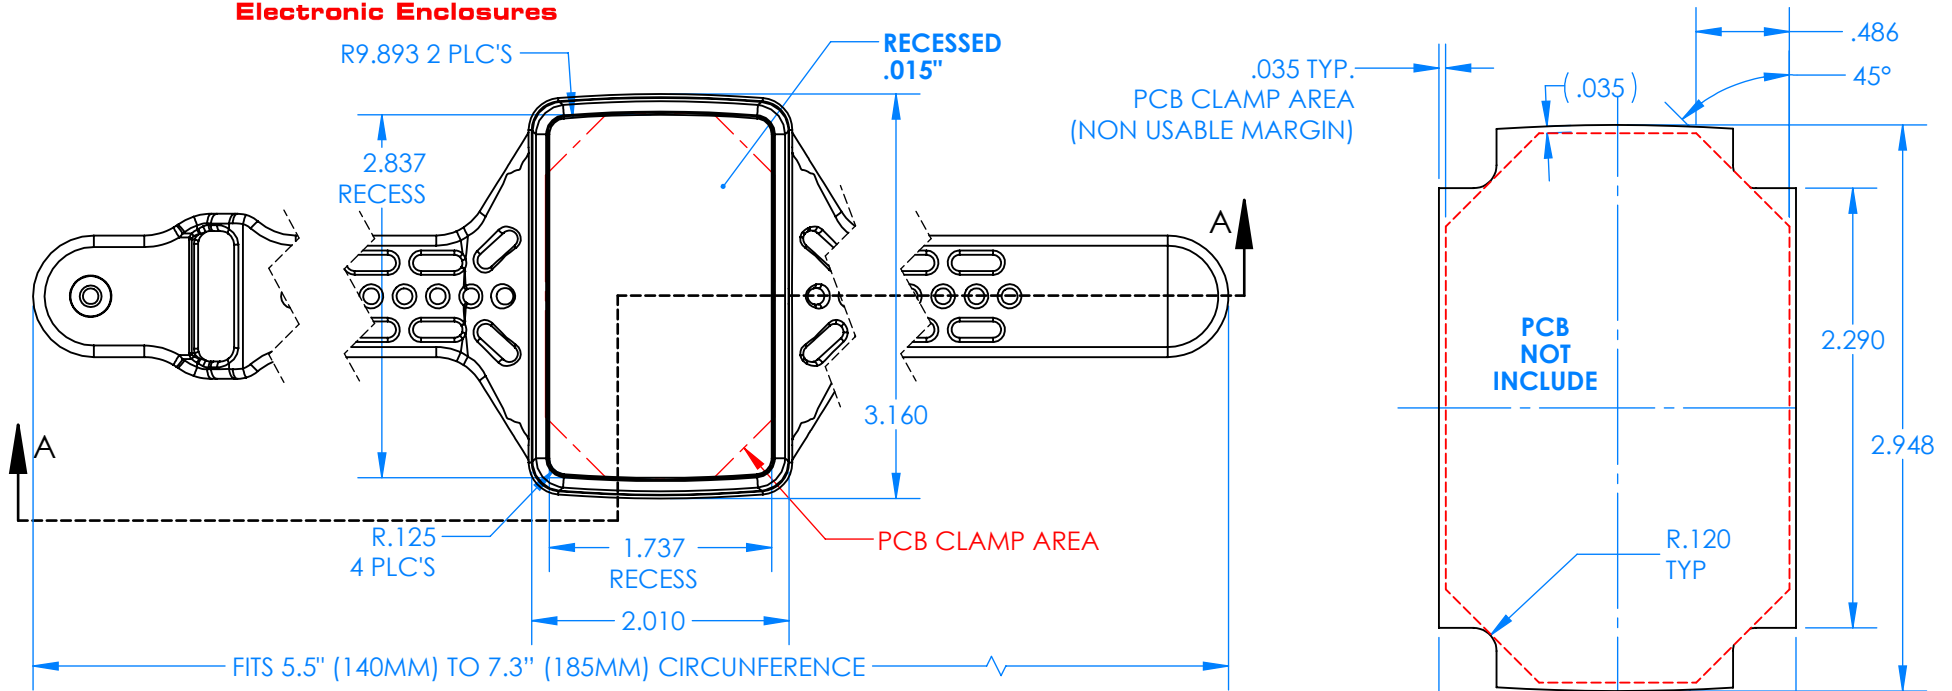

SERPAC BW65D-YY-CS-ZZ

Electronic Enclosures

Enclosure color (YY)

Top-Bottom combinations available

- BK=black
- CL=clear
- TRGY=translucent gray
- TRRD=translucent red

Strap color (ZZ)

- BK=black
- BL=blue
- GM=gunmetal
- NG=neon green
- NO=neon orange
- OR=orange
- YL=yellow
- WH=white

PN	Description
5535D	(1) BW 6C Top style D
5534D	(1) BW 6B Bottom style D
5538C	(1) BW 6C Small Strap style D
6002	(4) #2 X 3/8" PH HD screw TORQUE 35-60 in-oz.

Watertight enclosure meets or exceed:
IP67
NEMA 4