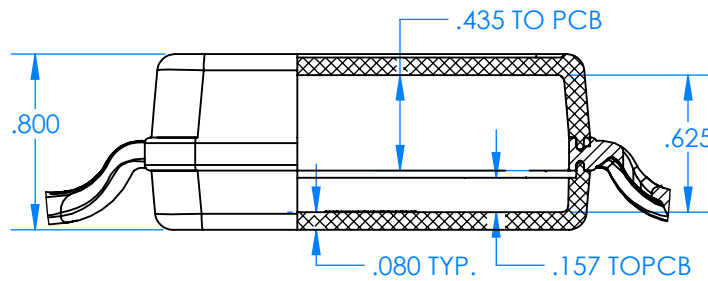

SERPAC BW65D-YY-CS-ZZ

Electronic Enclosures

Enclosure color (YY)

Top-Bottom combinations available

- BK=black
- CL=clear
- TRGY=translucent gray
- TRRD=translucent red

Strap color (ZZ)

- BK=black
- BL=blue
- GM=gunmetal
- NG=neon green
- NO=neon orange
- OR=orange
- YL=yellow
- WH=white

PN	Description
5535D	(1) BW 6C Top style D
5534D	(1) BW 6B Bottom style D
5538C	(1) BW 6C Small Strap style D
6002	(4) #2 X 3/8" PH HD screw TORQUE 35-60 in-oz.

Watertight enclosure meets or exceed:
IP67
NEMA 4