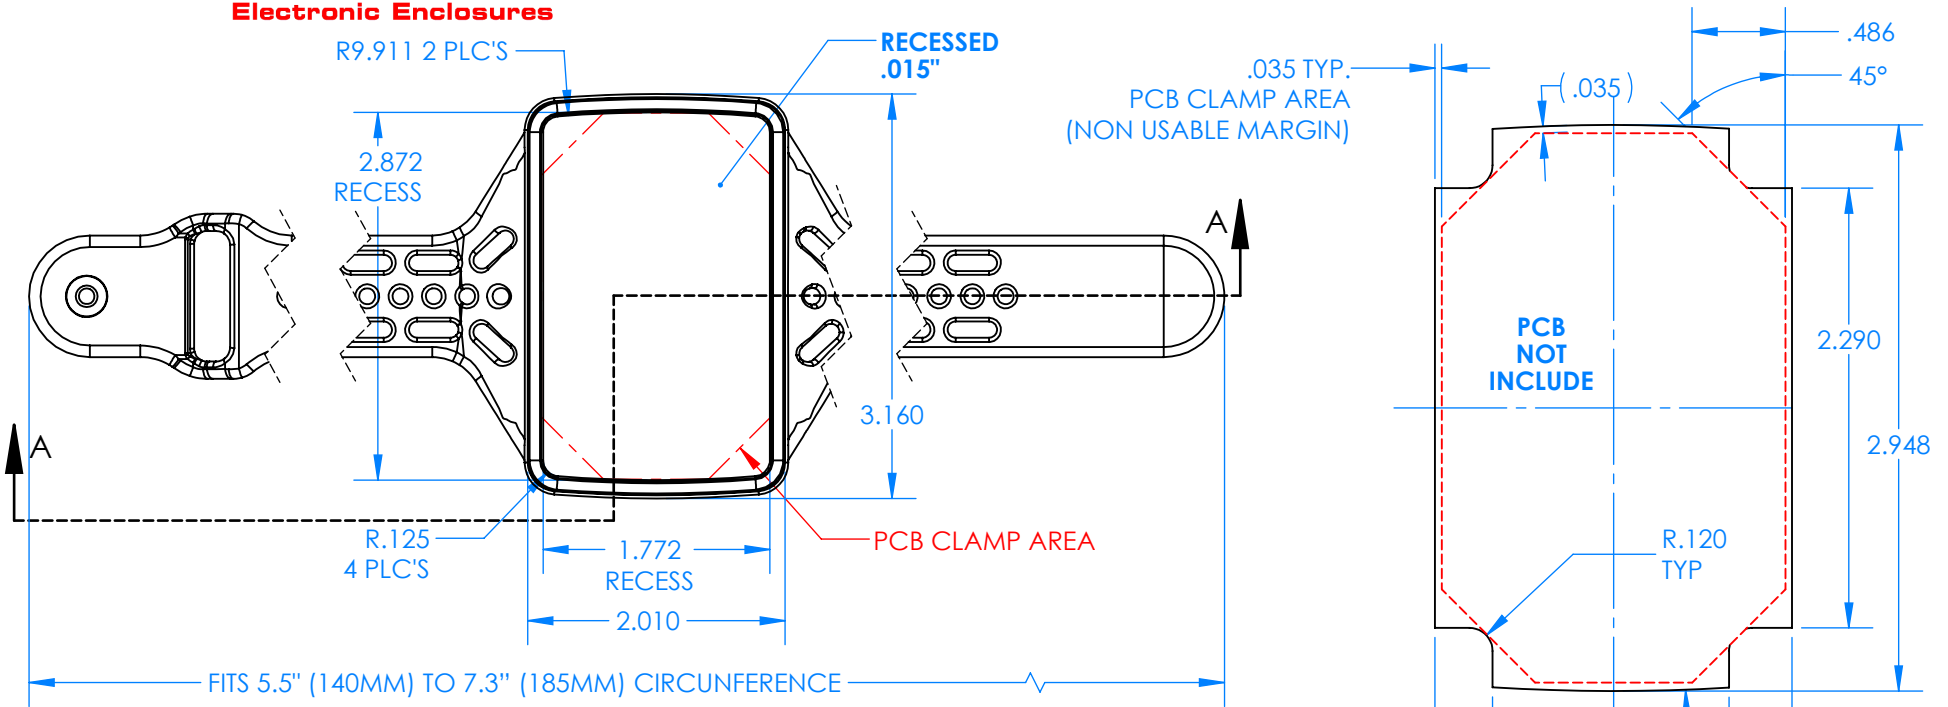

### Enclosure color (YY)

Top-Bottom combinations available

- BK=black
- CL=clear
- TRGY=translucent gray
- TRRD=translucent red

### Strap color (ZZ)

- BK=black
- BL=blue
- GM=gunmetal
- NG=neon green
- NO=neon orange
- OR=orange
- YL=yellow
- WH=white

PN	Description
5531D	(1) BW 6A Top style D
5536D	(1) BW 6C Bottom style D
5538C	(1) BW 6C Small Strap style D
6002	(4) #2 X 3/8" PH HD screw TORQUE 35-60 in-oz.

**Watertight enclosure meets or exceeds:**  
**IP67**  
**NEMA 4**