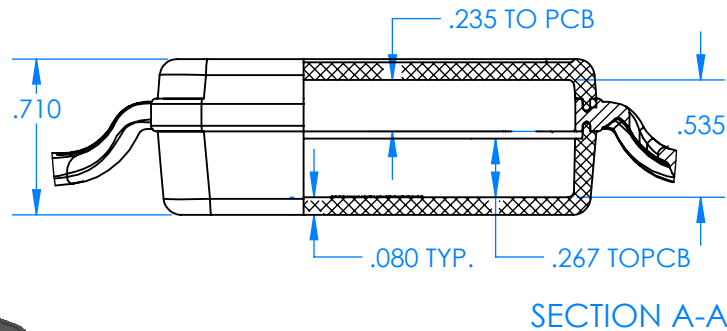

### Enclosure color (YY)

Top-Bottom combinations available

- BK=black
- CL=clear
- TRGY=translucent gray
- TRRD=translucent red

### Strap color (ZZ)

- BK=black
- BL=blue
- GM=gunmetal
- NG=neon green
- NO=neon orange
- OR=orange
- YL=yellow
- WH=white

PN	Description
5531D	(1) BW 6A Top style D
5536D	(1) BW 6C Bottom style D
5538C	(1) BW 6C Small Strap style D
6002	(4) #2 X 3/8" PH HD screw TORQUE 35-60 in-oz.