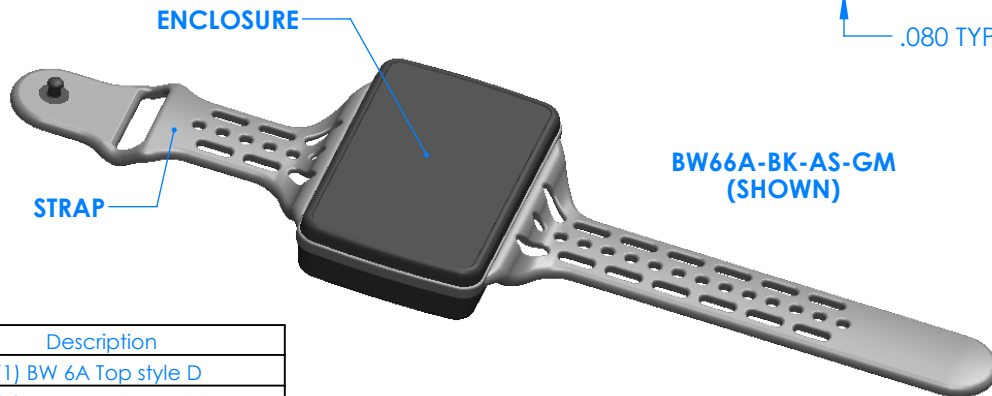

# SERPAC BW66D-YY-CS-ZZ

Electronic Enclosures

### Enclosure color (YY)

Top-Bottom combinations available

- BK=black
- CL=clear
- TRGY=translucent gray
- TRRD=translucent red

### Strap color (ZZ)

- BK=black
- BL=blue
- GM=gunmetal
- NG=neon green
- NO=neon orange
- OR=orange
- YL=yellow
- WH=white

PN	Description
5531D	(1) BW 6A Top style D
5536D	(1) BW 6C Bottom style D
5538C	(1) BW 6C Small Strap style D
6002	(4) #2 X 3/8" PH HD screw TORQUE 35-60 in-oz.