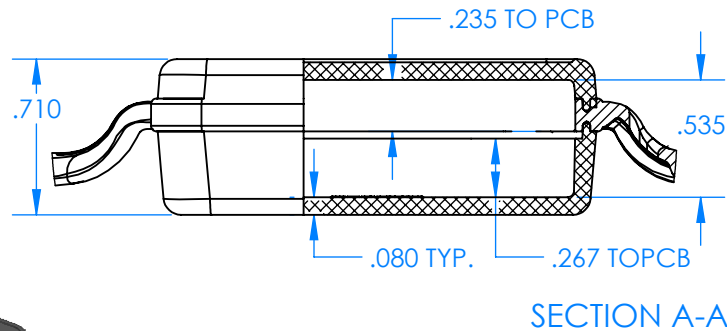

SERPAC BW66D-YY-CS-ZZ

Electronic Enclosures

Enclosure color (YY)

Top-Bottom combinations available

- BK=black
- CL=clear
- TRGY=translucent gray
- TRRD=translucent red

Strap color (ZZ)

- BK=black
- BL=blue
- GM=gunmetal
- NG=neon green
- NO=neon orange
- OR=orange
- YL=yellow
- WH=white

PN	Description
5531D	(1) BW 6A Top style D
5536D	(1) BW 6C Bottom style D
5538C	(1) BW 6C Small Strap style D
6002	(4) #2 X 3/8" PH HD screw TORQUE 35-60 in-oz.

Watertight enclosure meets or exceeds:
IP67
NEMA 4