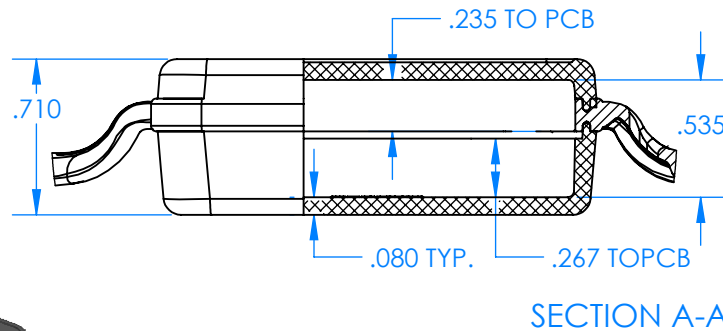

SERPAC BW66D-YY-CS-ZZ

Electronic Enclosures

Enclosure color (YY)

Top-Bottom combinations available

- BK=black
- CL=clear
- TRGY=translucent gray
- TRRD=translucent red

Strap color (ZZ)

- BK=black
- BL=blue
- GM=gunmetal
- NG=neon green
- NO=neon orange
- OR=orange
- YL=yellow
- WH=white

PN	Description
5531D	(1) BW 6A Top style D
5536D	(1) BW 6C Bottom style D
5538C	(1) BW 6C Small Strap style D
6002	(4) #2 X 3/8" PH HD screw TORQUE 35-60 in-oz.

Watertight enclosure meets or exceeds:
IP67
NEMA 4