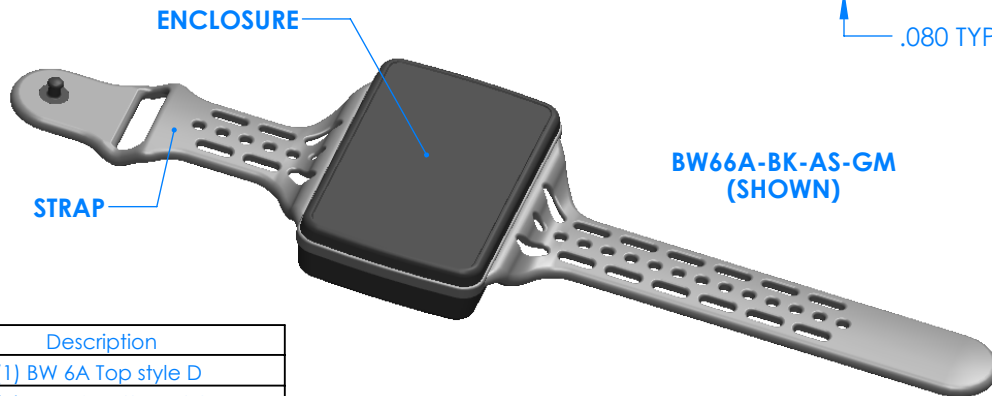

SERPAC BW66D-YY-CS-ZZ

Electronic Enclosures

Enclosure color (YY)

Top-Bottom combinations available

- BK=black
- CL=clear
- TRGY=translucent gray
- TRRD=translucent red

Strap color (ZZ)

- BK=black
- BL=blue
- GM=gunmetal
- NG=neon green
- NO=neon orange
- OR=orange
- YL=yellow
- WH=white

PN	Description
5531D	(1) BW 6A Top style D
5536D	(1) BW 6C Bottom style D
5538C	(1) BW 6C Small Strap style D
6002	(4) #2 X 3/8" PH HD screw TORQUE 35-60 in-oz.

Watertight enclosure meets or exceeds:
IP67
NEMA 4