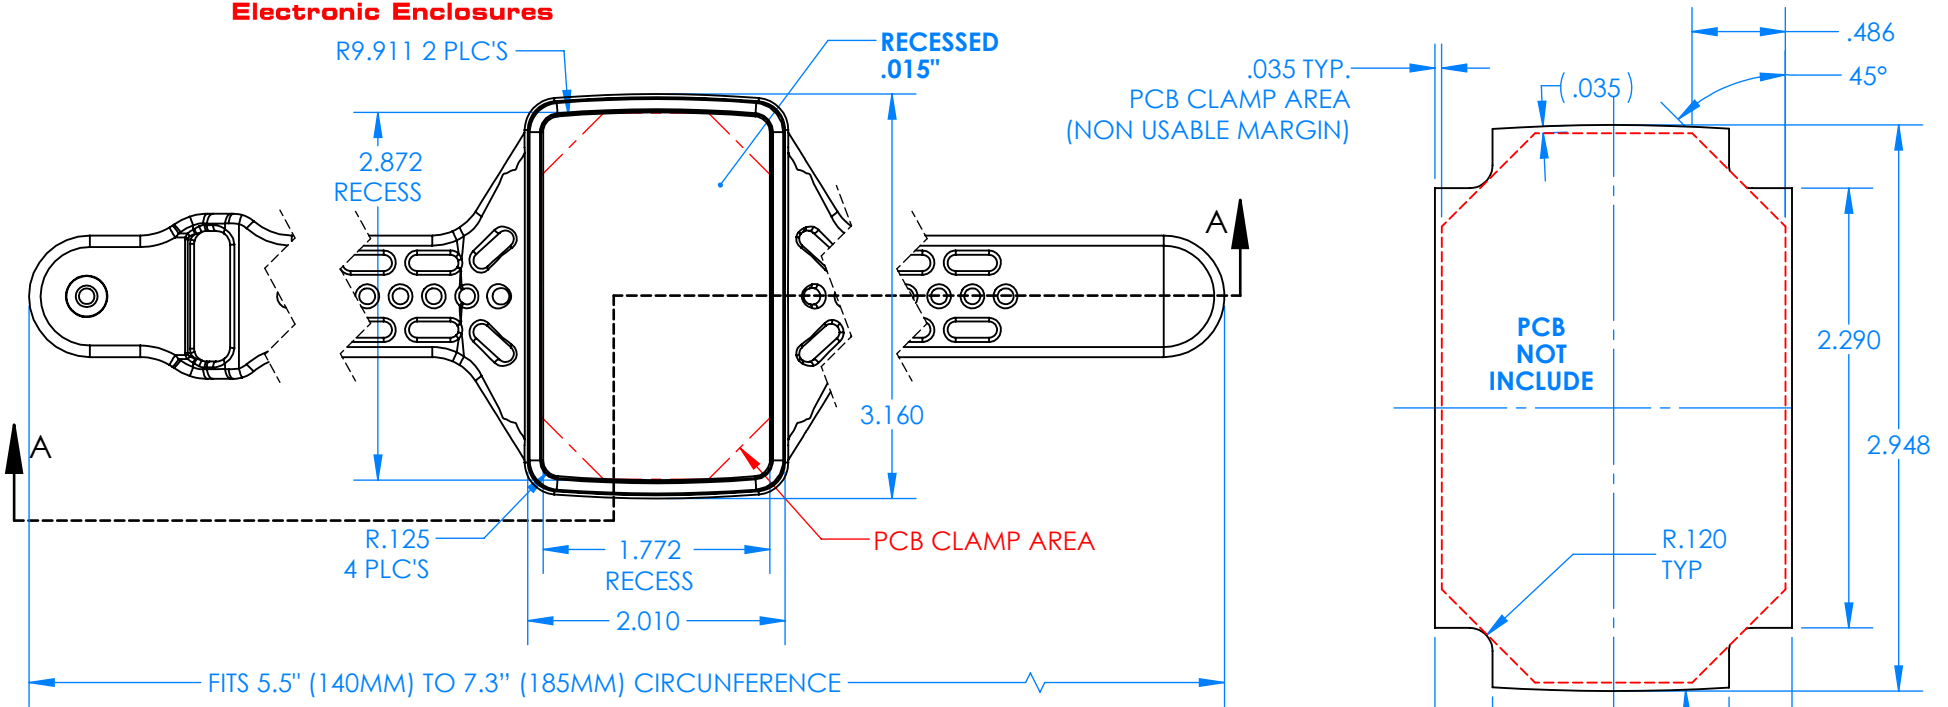

SERPAC BW66D-YY-CS-ZZ

Electronic Enclosures

Enclosure color (YY)

Top-Bottom combinations available

- BK=black
- CL=clear
- TRGY=translucent gray
- TRRD=translucent red

Strap color (ZZ)

- BK=black
- BL=blue
- GM=gunmetal
- NG=neon green
- NO=neon orange
- OR=orange
- YL=yellow
- WH=white

PN	Description
5531D	(1) BW 6A Top style D
5536D	(1) BW 6C Bottom style D
5538C	(1) BW 6C Small Strap style D
6002	(4) #2 X 3/8" PH HD screw TORQUE 35-60 in-oz.

Watertight enclosure meets or exceeds:
IP67
NEMA 4