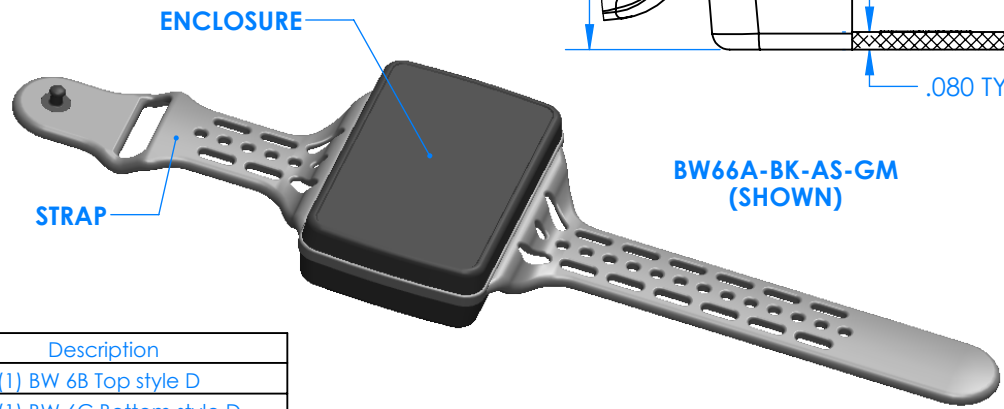

SERPAC BW67D-YY-CS-ZZ

Electronic Enclosures

Enclosure color (YY)
 Top-Bottom combinations available
 BK=black
 CL=clear
 TRGY=translucent gray
 TRRD=translucent red

Strap color (ZZ)
 BK=black
 BL=blue
 GM=gunmetal
 NG=neon green
 NO=neon orange
 OR=orange
 YL=yellow
 WH=white

PN	Description
5533D	(1) BW 6B Top style D
5536D	(1) BW 6C Bottom style D
5538C	(1) BW 6C Small Strap style D
6002	(4) #2 X 3/8" PH HD screw TORQUE 35-60 in-oz.

Watertight enclosure meets or exceeds:
IP67
NEMA 4