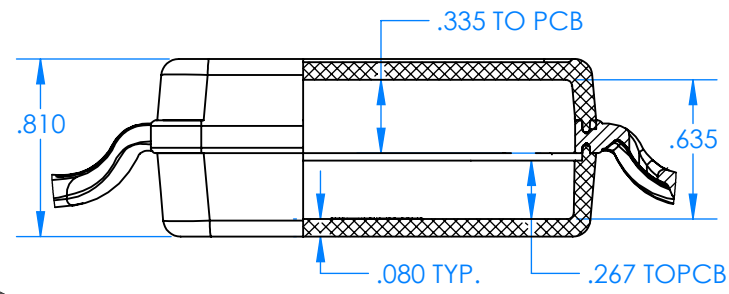

SERPAC BW67D-YY-CS-ZZ

Electronic Enclosures

Enclosure color (YY)
 Top-Bottom combinations available
 BK=black
 CL=clear
 TRGY=translucent gray
 TRRD=translucent red

Strap color (ZZ)
 BK=black
 BL=blue
 GM=gunmetal
 NG=neon green
 NO=neon orange
 OR=orange
 YL=yellow
 WH=white

PN	Description
5533D	(1) BW 6B Top style D
5536D	(1) BW 6C Bottom style D
5538C	(1) BW 6C Small Strap style D
6002	(4) #2 X 3/8" PH HD screw TORQUE 35-60 in-oz.

Watertight enclosure meets or exceeds:
IP67
NEMA 4