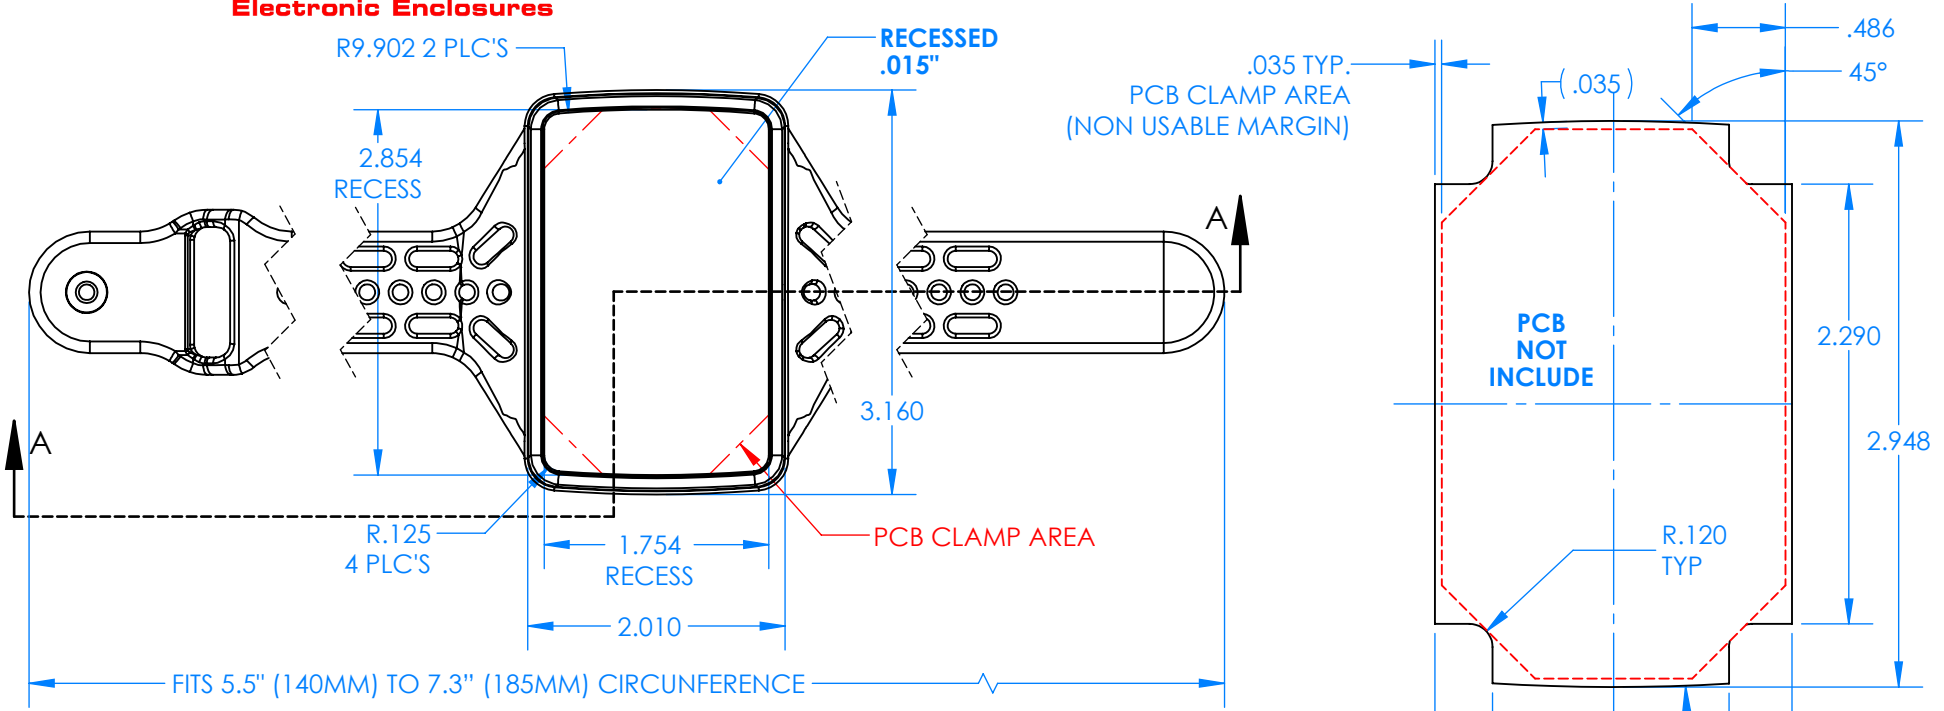

SERPAC BW67D-YY-CS-ZZ

Electronic Enclosures

Enclosure color (YY)
 Top-Bottom combinations available
 BK=black
 CL=clear
 TRGY=translucent gray
 TRRD=translucent red

Strap color (ZZ)
 BK=black
 BL=blue
 GM=gunmetal
 NG=neon green
 NO=neon orange
 OR=orange
 YL=yellow
 WH=white

PN	Description
5533D	(1) BW 6B Top style D
5536D	(1) BW 6C Bottom style D
5538C	(1) BW 6C Small Strap style D
6002	(4) #2 X 3/8" PH HD screw TORQUE 35-60 in-oz.

Watertight enclosure meets or exceeds:
IP67
NEMA 4