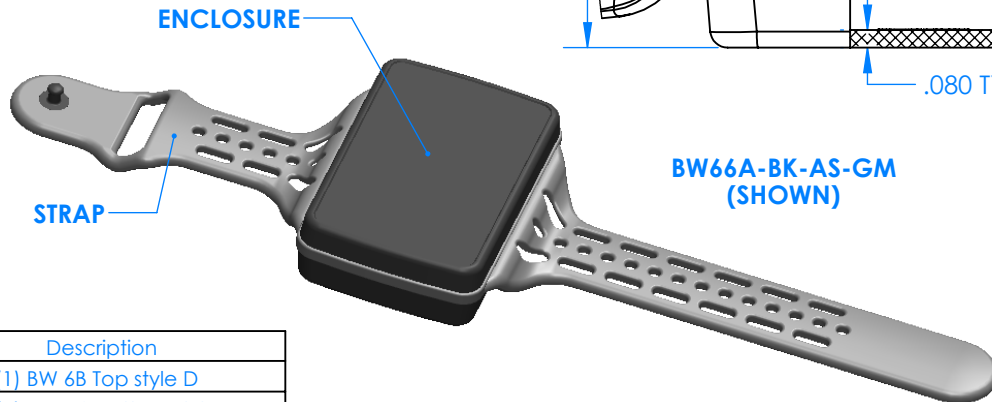

SERPAC BW67D-YY-CS-ZZ

Electronic Enclosures

Enclosure color (YY)

Top-Bottom combinations available

- BK=black
- CL=clear
- TRGY=translucent gray
- TRRD=translucent red

Strap color (ZZ)

- BK=black
- BL=blue
- GM=gunmetal
- NG=neon green
- NO=neon orange
- OR=orange
- YL=yellow
- WH=white

PN	Description
5533D	(1) BW 6B Top style D
5536D	(1) BW 6C Bottom style D
5538C	(1) BW 6C Small Strap style D
6002	(4) #2 X 3/8" PH HD screw TORQUE 35-60 in-oz.

Watertight enclosure meets or exceeds:
IP67
NEMA 4