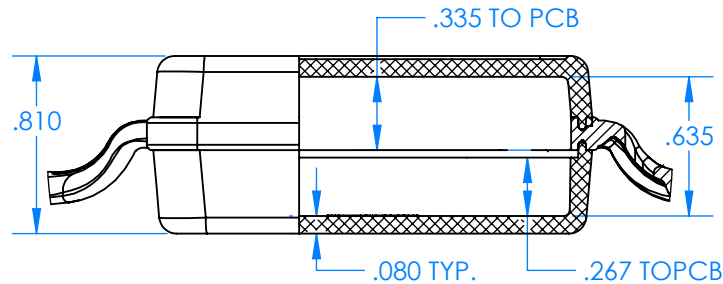

SERPAC BW67D-YY-CS-ZZ

Electronic Enclosures

Enclosure color (YY)

Top-Bottom combinations available

- BK=black
- CL=clear
- TRGY=translucent gray
- TRRD=translucent red

Strap color (ZZ)

- BK=black
- BL=blue
- GM=gunmetal
- NG=neon green
- NO=neon orange
- OR=orange
- YL=yellow
- WH=white

PN	Description
5533D	(1) BW 6B Top style D
5536D	(1) BW 6C Bottom style D
5538C	(1) BW 6C Small Strap style D
6002	(4) #2 X 3/8" PH HD screw TORQUE 35-60 in-oz.

Watertight enclosure meets or exceeds:
IP67
NEMA 4