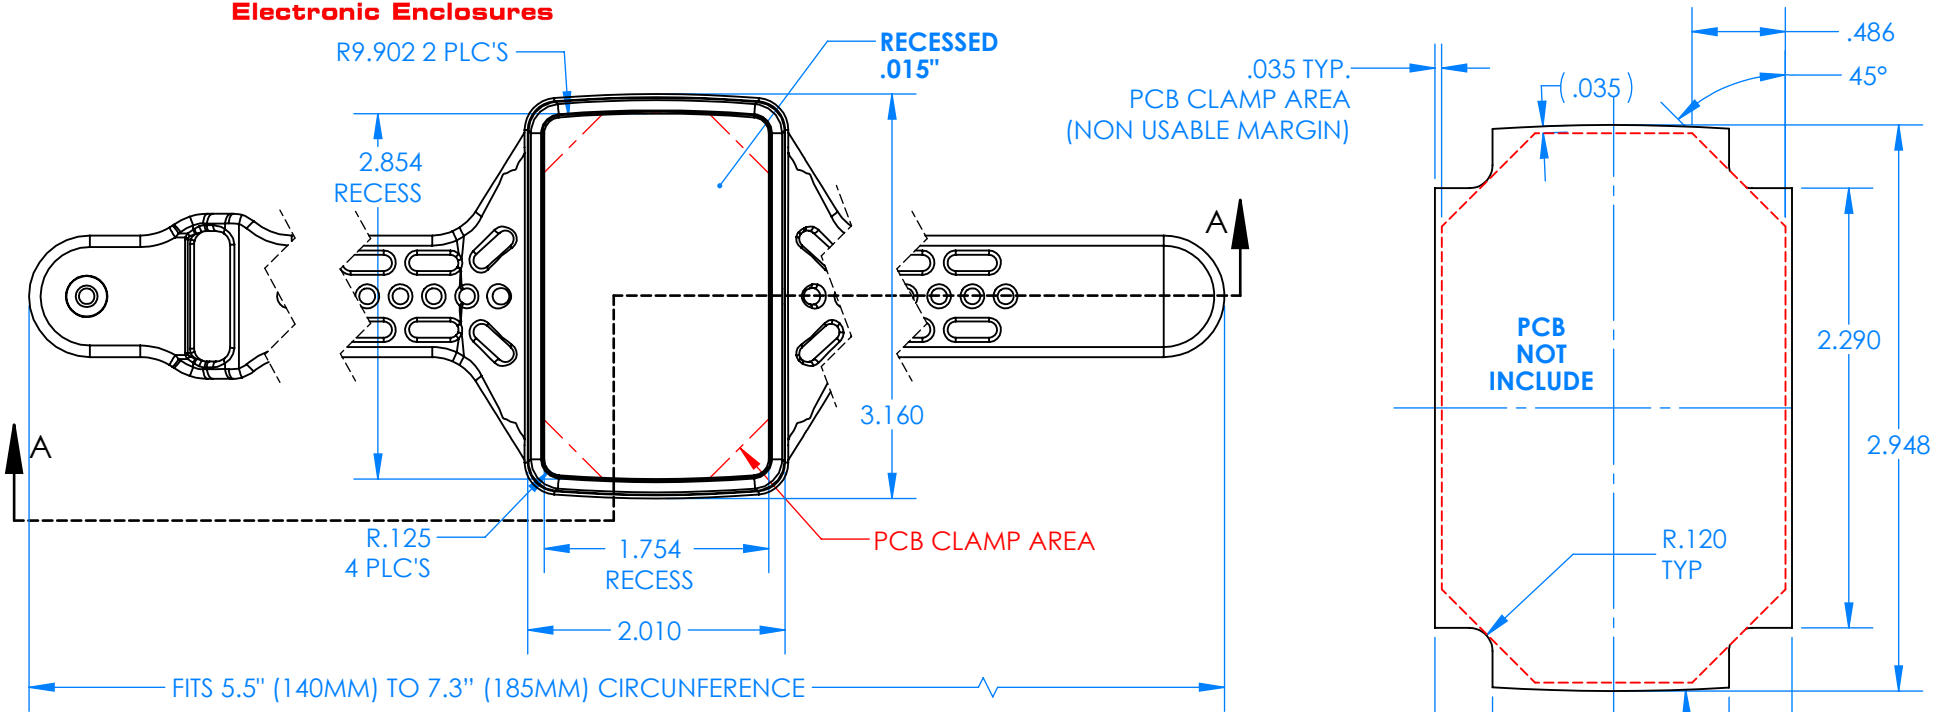

SERPAC BW67D-YY-CS-ZZ

Electronic Enclosures

Enclosure color (YY)

Top-Bottom combinations available

- BK=black
- CL=clear
- TRGY=translucent gray
- TRRD=translucent red

Strap color (ZZ)

- BK=black
- BL=blue
- GM=gunmetal
- NG=neon green
- NO=neon orange
- OR=orange
- YL=yellow
- WH=white

PN	Description
5533D	(1) BW 6B Top style D
5536D	(1) BW 6C Bottom style D
5538C	(1) BW 6C Small Strap style D
6002	(4) #2 X 3/8" PH HD screw TORQUE 35-60 in-oz.

Watertight enclosure meets or exceeds:
IP67
NEMA 4