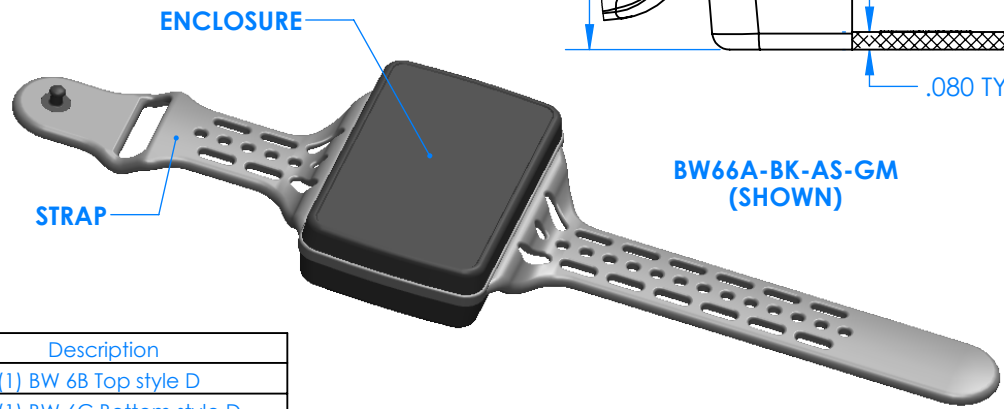

SERPAC BW67D-YY-CS-ZZ

Electronic Enclosures

Enclosure color (YY)
 Top-Bottom combinations available
 BK=black
 CL=clear
 TRGY=translucent gray
 TRRD=translucent red

Strap color (ZZ)
 BK=black
 BL=blue
 GM=gunmetal
 NG=neon green
 NO=neon orange
 OR=orange
 YL=yellow
 WH=white

PN	Description
5533D	(1) BW 6B Top style D
5536D	(1) BW 6C Bottom style D
5538C	(1) BW 6C Small Strap style D
6002	(4) #2 X 3/8" PH HD screw TORQUE 35-60 in-oz.

**Watertight enclosure meets or exceeds:
 IP67
 NEMA 4**