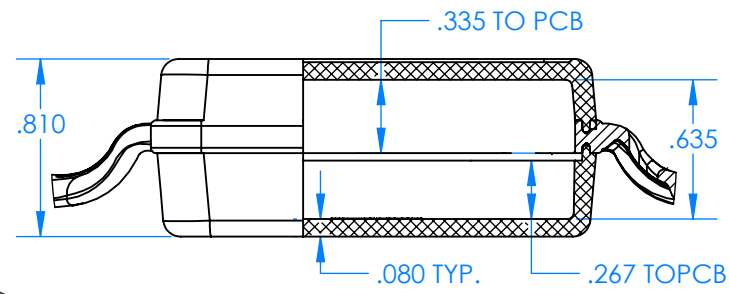

SERPAC BW67D-YY-CS-ZZ

Electronic Enclosures

Enclosure color (YY)
 Top-Bottom combinations available
 BK=black
 CL=clear
 TRGY=translucent gray
 TRRD=translucent red

Strap color (ZZ)
 BK=black
 BL=blue
 GM=gunmetal
 NG=neon green
 NO=neon orange
 OR=orange
 YL=yellow
 WH=white

PN	Description
5533D	(1) BW 6B Top style D
5536D	(1) BW 6C Bottom style D
5538C	(1) BW 6C Small Strap style D
6002	(4) #2 X 3/8" PH HD screw TORQUE 35-60 in-oz.

**Watertight enclosure meets or exceeds:
 IP67
 NEMA 4**