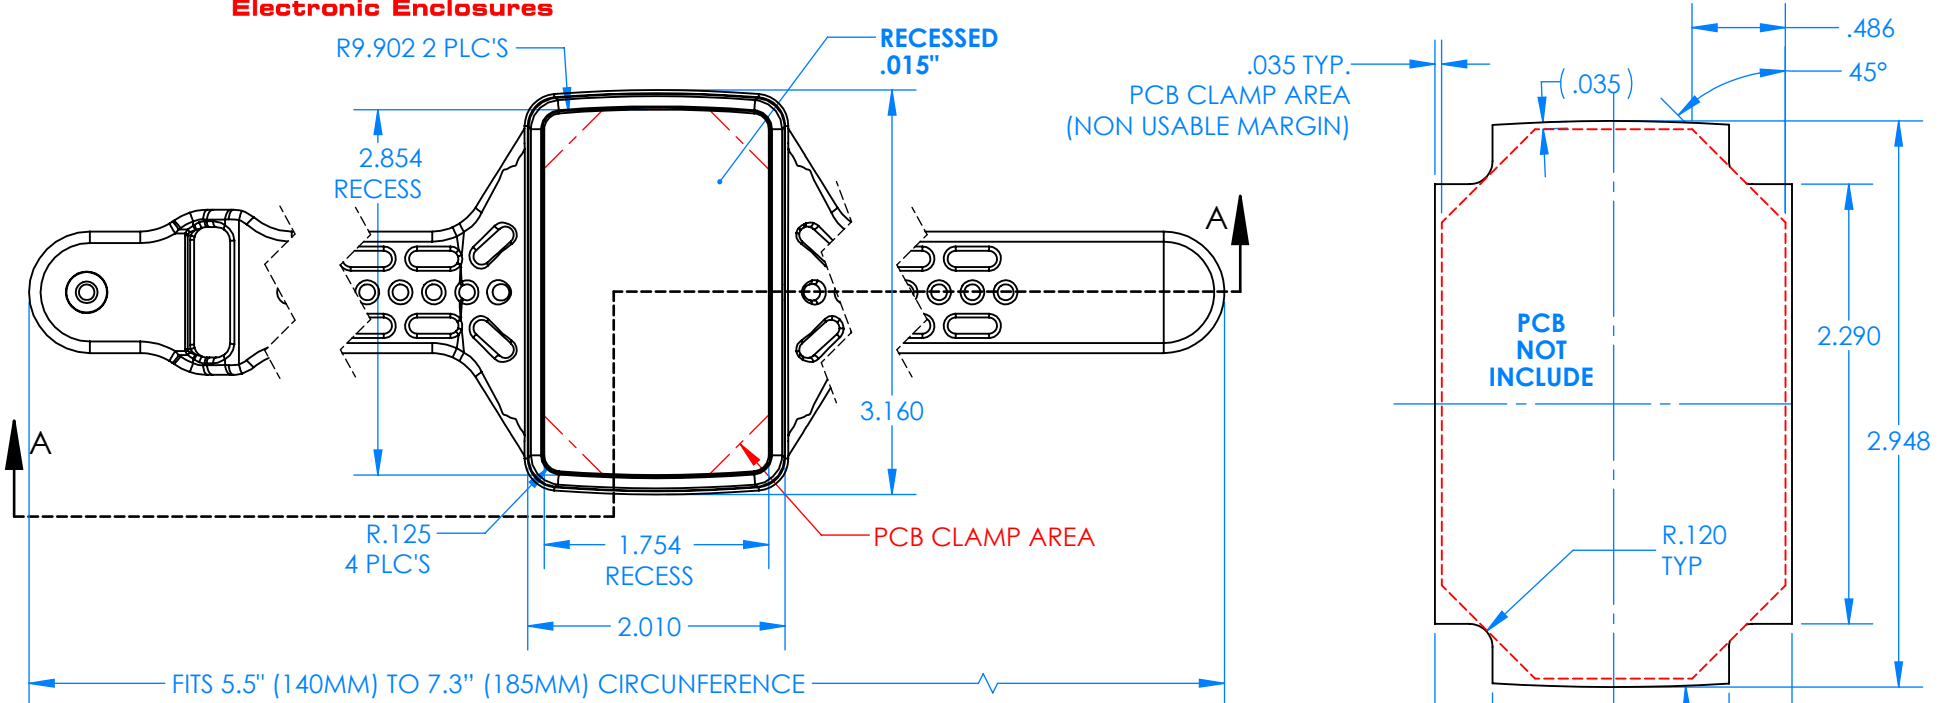

SERPAC BW67D-YY-CS-ZZ

Electronic Enclosures

Enclosure color (YY)
 Top-Bottom combinations available
 BK=black
 CL=clear
 TRGY=translucent gray
 TRRD=translucent red

Strap color (ZZ)
 BK=black
 BL=blue
 GM=gunmetal
 NG=neon green
 NO=neon orange
 OR=orange
 YL=yellow
 WH=white

PN	Description
5533D	(1) BW 6B Top style D
5536D	(1) BW 6C Bottom style D
5538C	(1) BW 6C Small Strap style D
6002	(4) #2 X 3/8" PH HD screw TORQUE 35-60 in-oz.

**Watertight enclosure meets or exceeds:
 IP67
 NEMA 4**