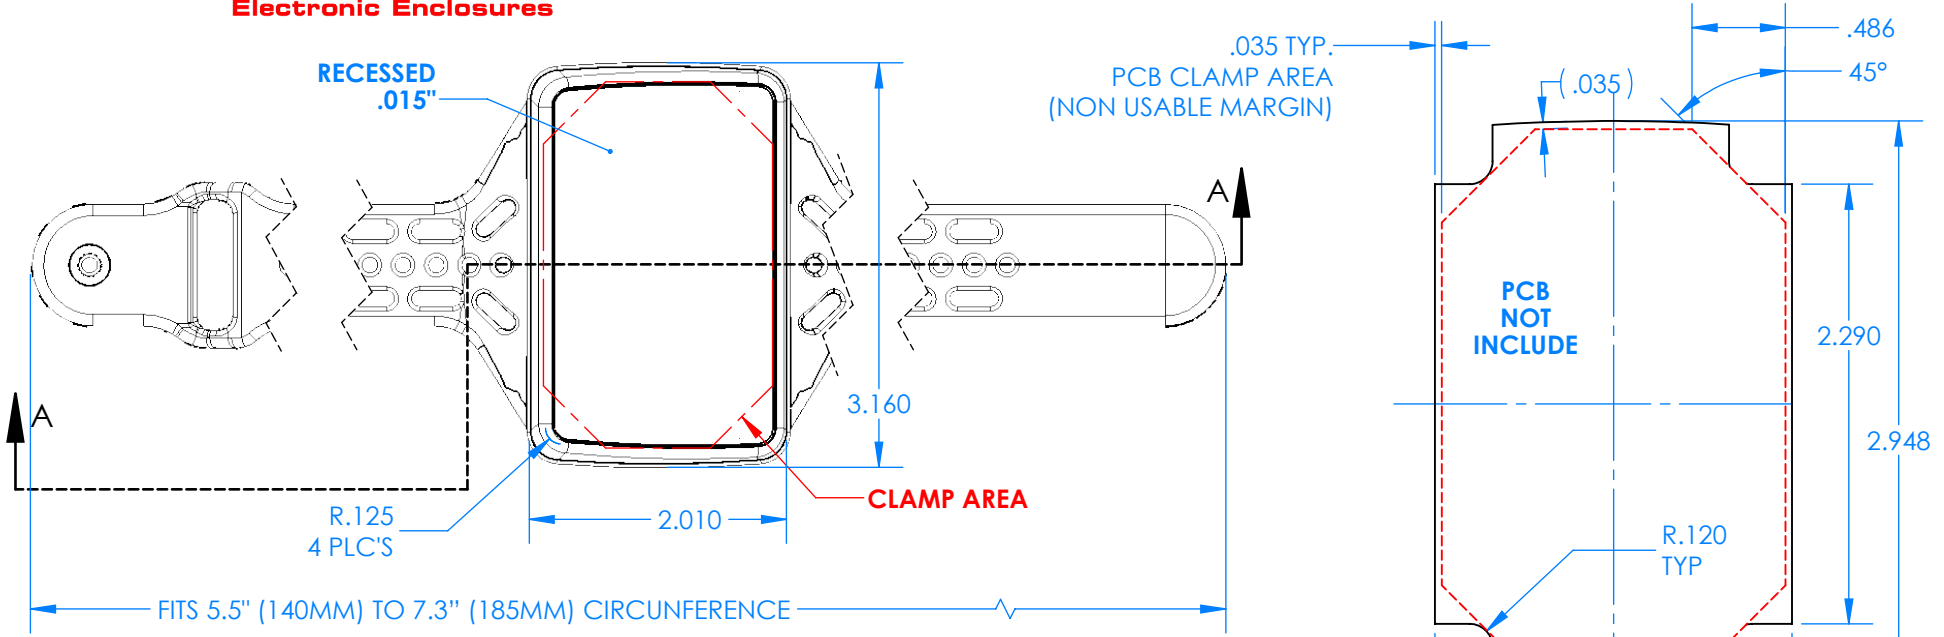

SERPAC BW67SD-YY-CS-ZZ

Electronic Enclosures

- Enclosure color (YY)**
 Top-Bottom combinations available
 BK=black
 CL=clear
 TRGY=translucent gray
 TRRD=translucent red
- Strap color (ZZ)**
 BK=black
 BL=blue
 GM=gunmetal
 NG=neon green
 NO=neon orange
 OR=orange
 YL=yellow
 WH=white

PN	Description
5537D	(1) BW 6B Slanted Top style D
5536D	(1) BW 6C Bottom style D
5538C	(1) BW 6C Small Strap style D
6002	(4) #2 X 3/8" PH HD screw TORQUE 35-60 in-oz.

**Watertight enclosure meets or exceed:
 IP67
 NEMA 4**