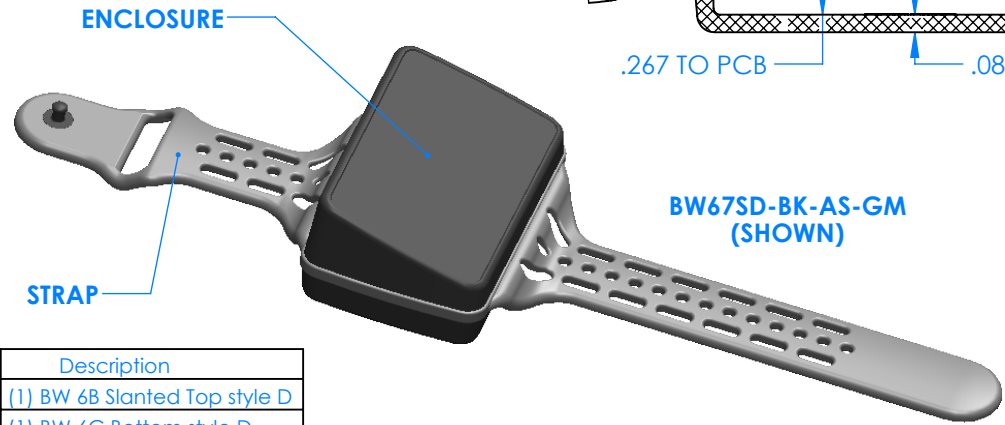

SERPAC BW67SD-YY-CS-ZZ

Electronic Enclosures

- Enclosure color (YY)**
 Top-Bottom combinations available
 BK=black
 CL=clear
 TRGY=translucent gray
 TRRD=translucent red
- Strap color (ZZ)**
 BK=black
 BL=blue
 GM=gunmetal
 NG=neon green
 NO=neon orange
 OR=orange
 YL=yellow
 WH=white

PN	Description
5537D	(1) BW 6B Slanted Top style D
5536D	(1) BW 6C Bottom style D
5538C	(1) BW 6C Small Strap style D
6002	(4) #2 X 3/8" PH HD screw TORQUE 35-60 in-oz.

**Watertight enclosure meets or exceed:
 IP67
 NEMA 4**