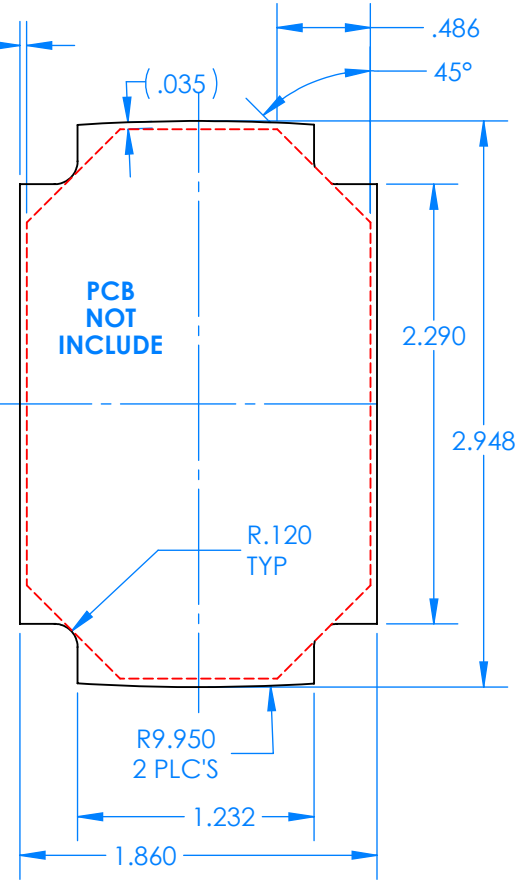

SERPAC BW67SD-YY-CS-ZZ

Electronic Enclosures

- Enclosure color (YY)**
 Top-Bottom combinations available
 BK=black
 CL=clear
 TRGY=translucent gray
 TRRD=translucent red
- Strap color (ZZ)**
 BK=black
 BL=blue
 GM=gunmetal
 NG=neon green
 NO=neon orange
 OR=orange
 YL=yellow
 WH=white

PN	Description
5537D	(1) BW 6B Slanted Top style D
5536D	(1) BW 6C Bottom style D
5538C	(1) BW 6C Small Strap style D
6002	(4) #2 X 3/8" PH HD screw TORQUE 35-60 in-oz.

**Watertight enclosure meets or exceed:
 IP67
 NEMA 4**