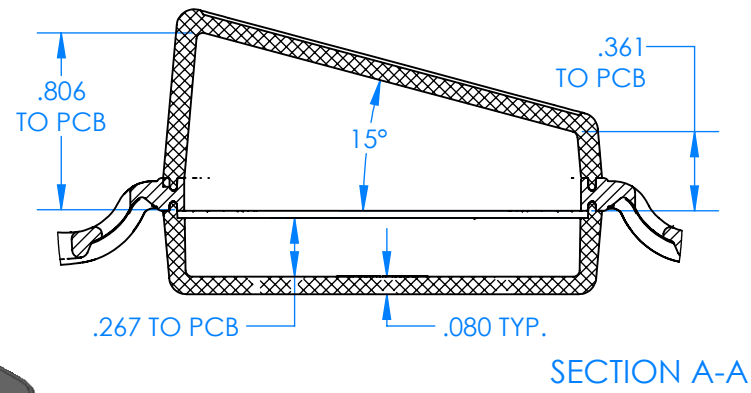

SERPAC BW67SD-YY-CS-ZZ

Electronic Enclosures

- Enclosure color (YY)**
 Top-Bottom combinations available
 BK=black
 CL=clear
 TRGY=translucent gray
 TRRD=translucent red
- Strap color (ZZ)**
 BK=black
 BL=blue
 GM=gunmetal
 NG=neon green
 NO=neon orange
 OR=orange
 YL=yellow
 WH=white

PN	Description
5537D	(1) BW 6B Slanted Top style D
5536D	(1) BW 6C Bottom style D
5538C	(1) BW 6C Small Strap style D
6002	(4) #2 X 3/8" PH HD screw TORQUE 35-60 in-oz.

**Watertight enclosure meets or exceed:
 IP67
 NEMA 4**