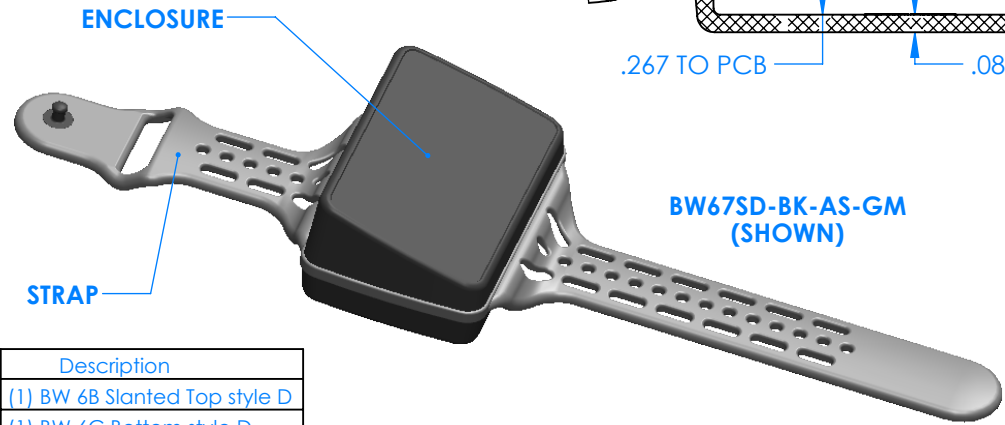

SERPAC BW67SD-YY-CS-ZZ

Electronic Enclosures

Enclosure color (YY)
Top-Bottom combinations available
 BK=black
 CL=clear
 TRGY=translucent gray
 TRRD=translucent red

Strap color (ZZ)
 BK=black
 BL=blue
 GM=gunmetal
 NG=neon green
 NO=neon orange
 OR=orange
 YL=yellow
 WH=white

| PN | Description |
|-------|--|
| 5537D | (1) BW 6B Slanted Top style D |
| 5536D | (1) BW 6C Bottom style D |
| 5538C | (1) BW 6C Small Strap style D |
| 6002 | (4) #2 X 3/8" PH HD screw TORQUE 35-60 in-oz. |

**Watertight enclosure meets or exceed:
 IP67
 NEMA 4**