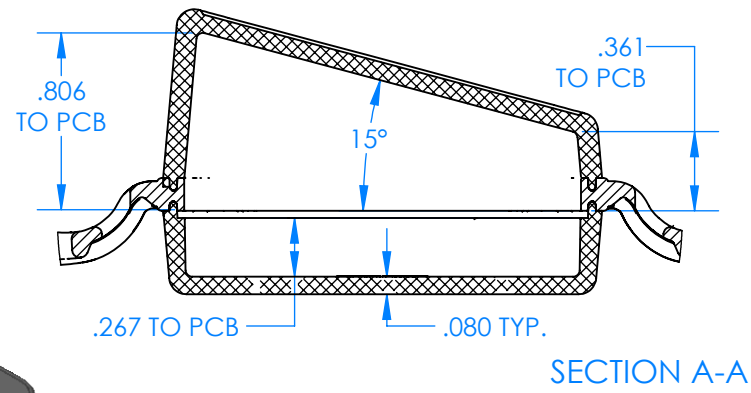

SERPAC BW67SD-YY-CS-ZZ

Electronic Enclosures

Enclosure color (YY)
Top-Bottom combinations available
 BK=black
 CL=clear
 TRGY=translucent gray
 TRRD=translucent red

Strap color (ZZ)
 BK=black
 BL=blue
 GM=gunmetal
 NG=neon green
 NO=neon orange
 OR=orange
 YL=yellow
 WH=white

| PN | Description |
|-------|--|
| 5537D | (1) BW 6B Slanted Top style D |
| 5536D | (1) BW 6C Bottom style D |
| 5538C | (1) BW 6C Small Strap style D |
| 6002 | (4) #2 X 3/8" PH HD screw TORQUE 35-60 in-oz. |