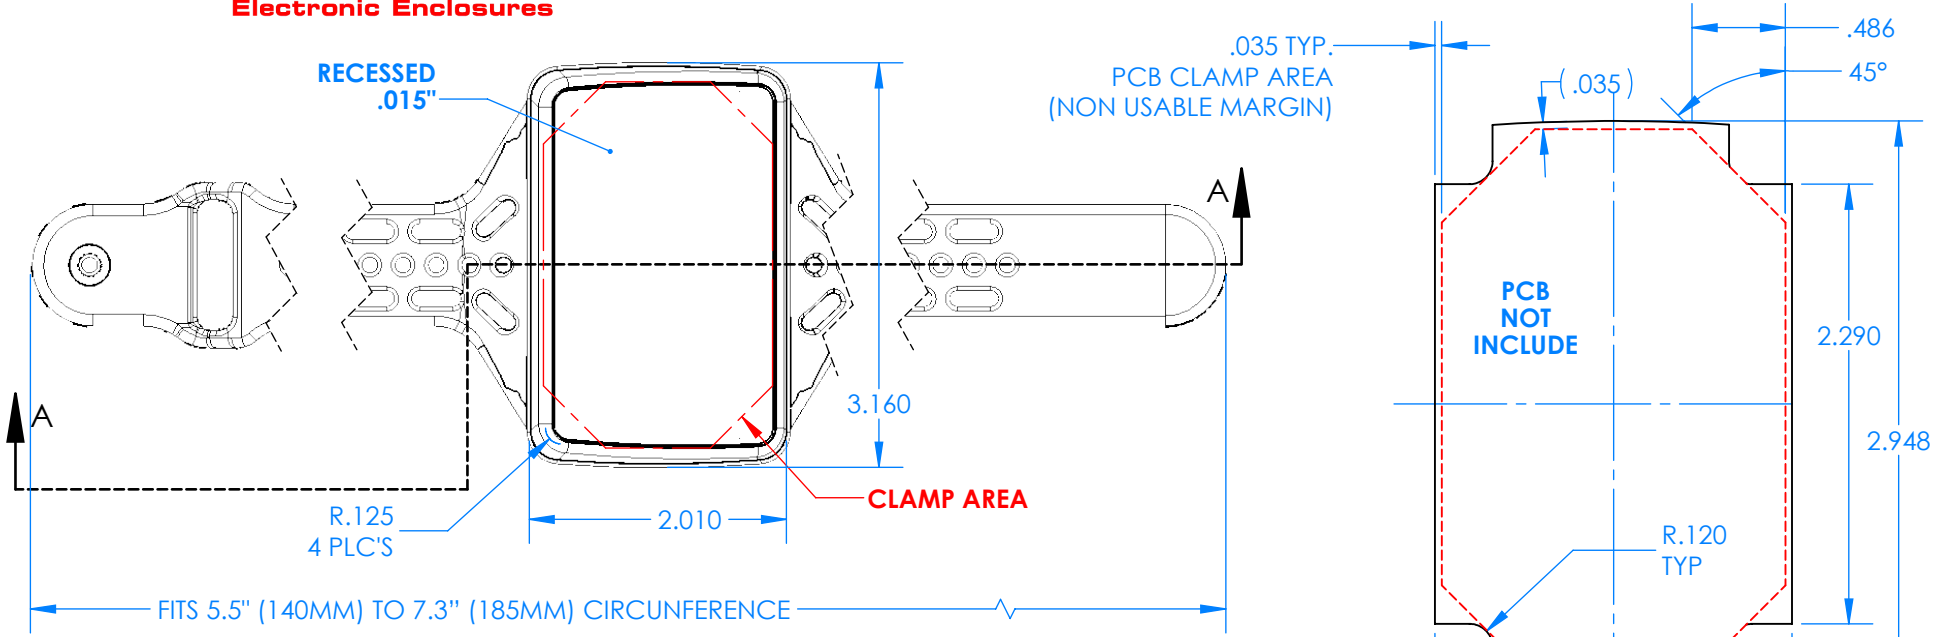

SERPAC BW67SD-YY-CS-ZZ

Electronic Enclosures

Enclosure color (YY)
Top-Bottom combinations available
 BK=black
 CL=clear
 TRGY=translucent gray
 TRRD=translucent red

Strap color (ZZ)
 BK=black
 BL=blue
 GM=gunmetal
 NG=neon green
 NO=neon orange
 OR=orange
 YL=yellow
 WH=white

| PN | Description |
|-------|--|
| 5537D | (1) BW 6B Slanted Top style D |
| 5536D | (1) BW 6C Bottom style D |
| 5538C | (1) BW 6C Small Strap style D |
| 6002 | (4) #2 X 3/8" PH HD screw TORQUE 35-60 in-oz. |

**Watertight enclosure meets or exceed:
 IP67
 NEMA 4**