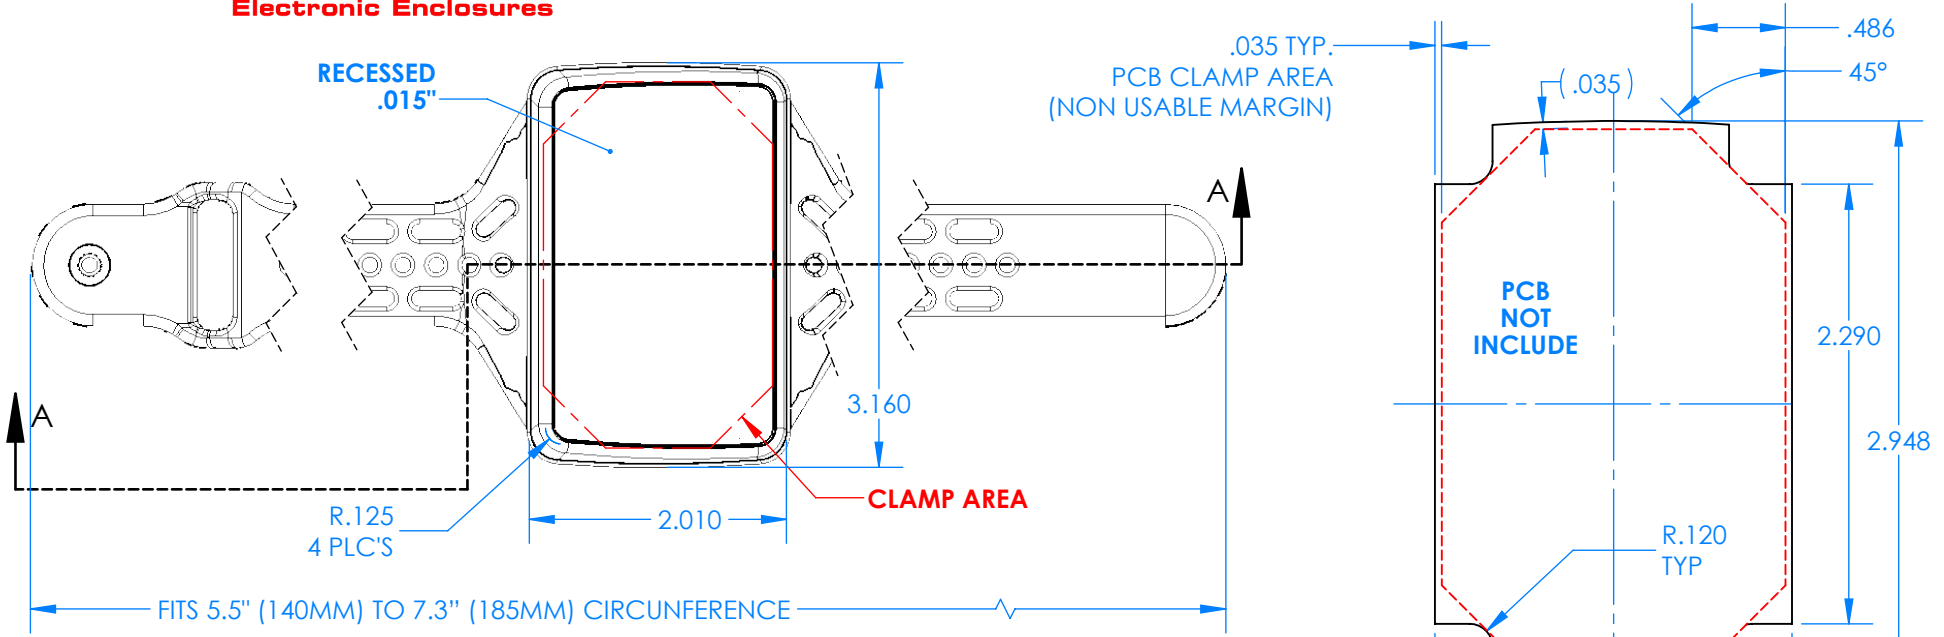

# SERPAC BW67SD-YY-CS-ZZ

Electronic Enclosures

**Enclosure color (YY)**  
**Top-Bottom combinations available**  
 BK=black  
 CL=clear  
 TRGY=translucent gray  
 TRRD=translucent red

**Strap color (ZZ)**  
 BK=black  
 BL=blue  
 GM=gunmetal  
 NG=neon green  
 NO=neon orange  
 OR=orange  
 YL=yellow  
 WH=white

PN	Description
5537D	(1) BW 6B Slanted Top style D
5536D	(1) BW 6C Bottom style D
5538C	(1) BW 6C Small Strap style D
6002	(4) #2 X 3/8" PH HD screw TORQUE 35-60 in-oz.

**Watertight enclosure meets or exceed:  
 IP67  
 NEMA 4**