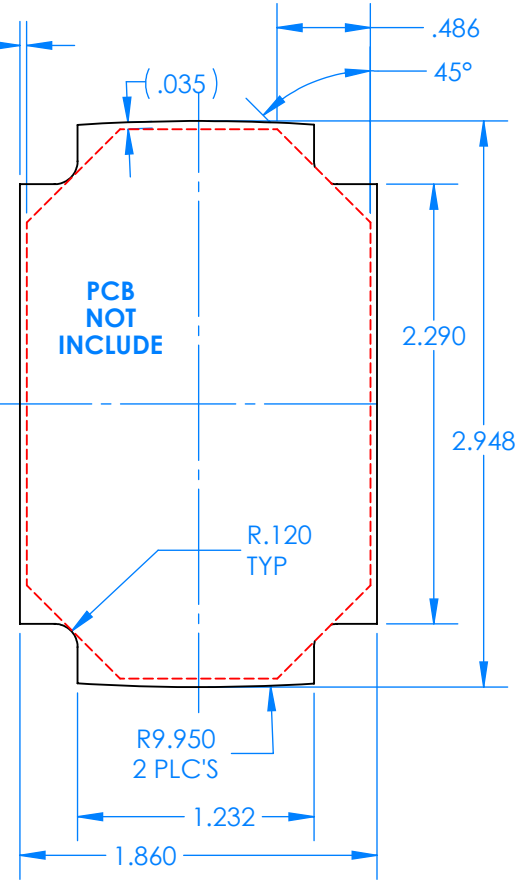

# SERPAC BW67SD-YY-CS-ZZ

Electronic Enclosures

**Enclosure color (YY)**  
**Top-Bottom combinations available**  
 BK=black  
 CL=clear  
 TRGY=translucent gray  
 TRRD=translucent red

**Strap color (ZZ)**  
 BK=black  
 BL=blue  
 GM=gunmetal  
 NG=neon green  
 NO=neon orange  
 OR=orange  
 YL=yellow  
 WH=white

PN	Description
5537D	(1) BW 6B Slanted Top style D
5536D	(1) BW 6C Bottom style D
5538C	(1) BW 6C Small Strap style D
6002	(4) #2 X 3/8" PH HD screw TORQUE 35-60 in-oz.

**Watertight enclosure meets or exceed:  
 IP67  
 NEMA 4**