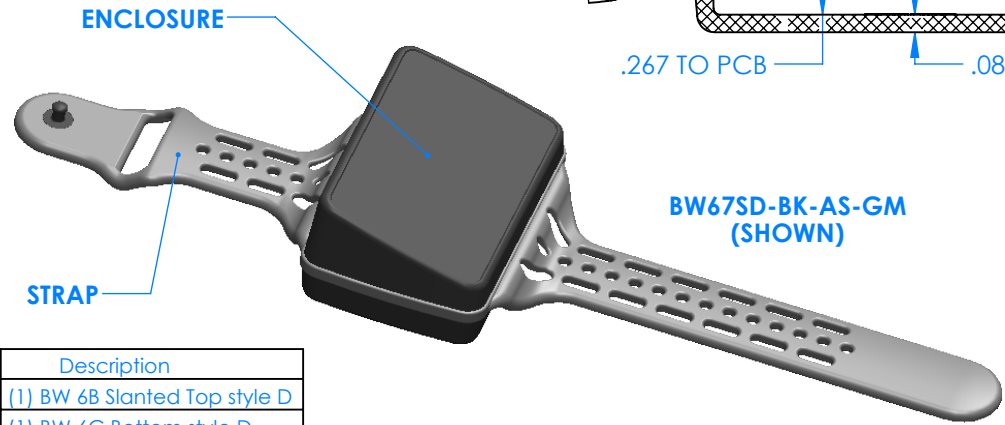

# SERPAC BW67SD-YY-CS-ZZ

Electronic Enclosures

**Enclosure color (YY)**  
**Top-Bottom combinations available**  
 BK=black  
 CL=clear  
 TRGY=translucent gray  
 TRRD=translucent red

**Strap color (ZZ)**  
 BK=black  
 BL=blue  
 GM=gunmetal  
 NG=neon green  
 NO=neon orange  
 OR=orange  
 YL=yellow  
 WH=white

PN	Description
5537D	(1) BW 6B Slanted Top style D
5536D	(1) BW 6C Bottom style D
5538C	(1) BW 6C Small Strap style D
6002	(4) #2 X 3/8" PH HD screw TORQUE 35-60 in-oz.

**Watertight enclosure meets or exceed:  
 IP67  
 NEMA 4**