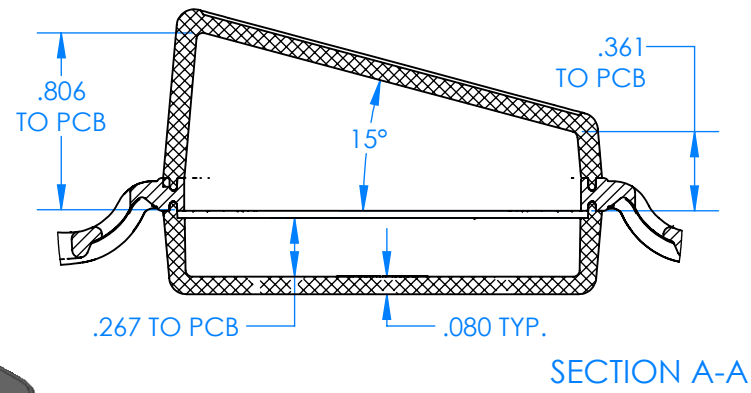

# SERPAC BW67SD-YY-CS-ZZ

Electronic Enclosures

**Enclosure color (YY)**  
**Top-Bottom combinations available**  
 BK=black  
 CL=clear  
 TRGY=translucent gray  
 TRRD=translucent red

**Strap color (ZZ)**  
 BK=black  
 BL=blue  
 GM=gunmetal  
 NG=neon green  
 NO=neon orange  
 OR=orange  
 YL=yellow  
 WH=white

PN	Description
5537D	(1) BW 6B Slanted Top style D
5536D	(1) BW 6C Bottom style D
5538C	(1) BW 6C Small Strap style D
6002	(4) #2 X 3/8" PH HD screw TORQUE 35-60 in-oz.

**Watertight enclosure meets or exceed:  
 IP67  
 NEMA 4**