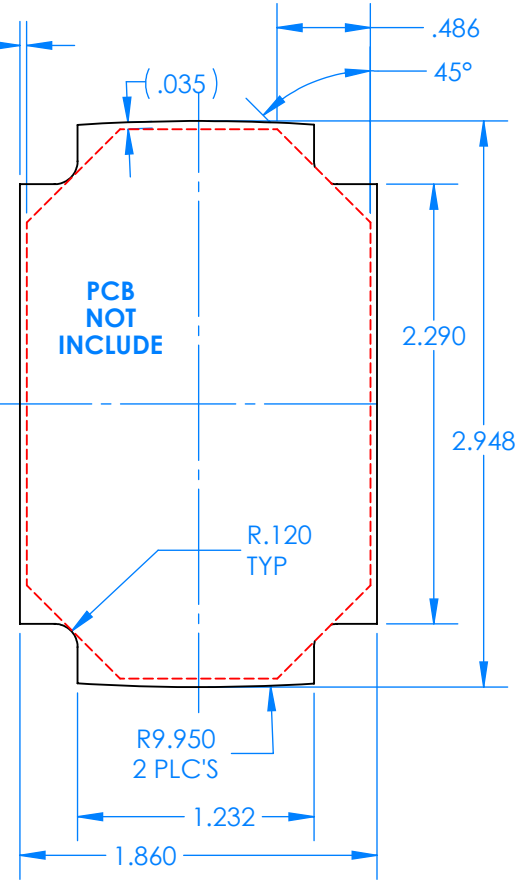

# SERPAC BW67SD-YY-CS-ZZ

Electronic Enclosures

- Enclosure color (YY)**  
 Top-Bottom combinations available  
 BK=black  
 CL=clear  
 TRGY=translucent gray  
 TRRD=translucent red
- Strap color (ZZ)**  
 BK=black  
 BL=blue  
 GM=gunmetal  
 NG=neon green  
 NO=neon orange  
 OR=orange  
 YL=yellow  
 WH=white

PN	Description
5537D	(1) BW 6B Slanted Top style D
5536D	(1) BW 6C Bottom style D
5538C	(1) BW 6C Small Strap style D
6002	(4) #2 X 3/8" PH HD screw TORQUE 35-60 in-oz.

**Watertight enclosure meets or exceed:  
 IP67  
 NEMA 4**