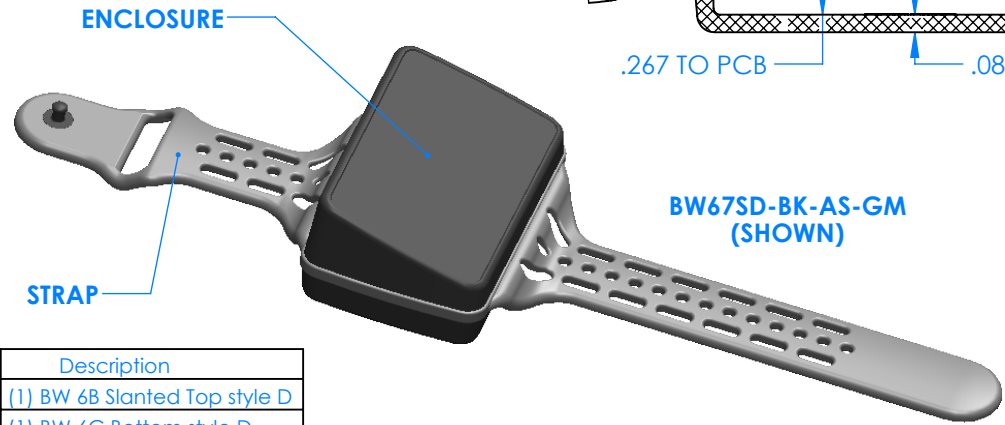

# SERPAC BW67SD-YY-CS-ZZ

Electronic Enclosures

**Enclosure color (YY)**  
**Top-Bottom combinations available**  
 BK=black  
 CL=clear  
 TRGY=translucent gray  
 TRRD=translucent red

**Strap color (ZZ)**  
 BK=black  
 BL=blue  
 GM=gunmetal  
 NG=neon green  
 NO=neon orange  
 OR=orange  
 YL=yellow  
 WH=white

| PN    | Description                                      |
|-------|--|
| 5537D | (1) BW 6B Slanted Top style D                    |
| 5536D | (1) BW 6C Bottom style D                         |
| 5538C | (1) BW 6C Small Strap style D                    |
| 6002  | (4) #2 X 3/8" PH HD screw<br>TORQUE 35-60 in-oz. |

**Watertight enclosure meets or exceed:  
 IP67  
 NEMA 4**