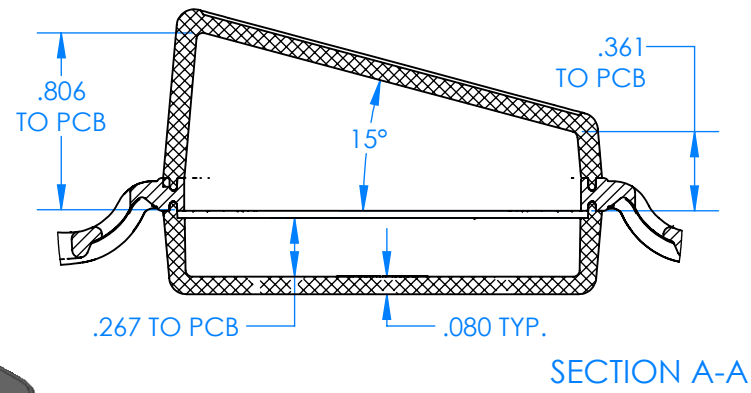

# SERPAC BW67SD-YY-CS-ZZ

Electronic Enclosures

**Enclosure color (YY)**  
**Top-Bottom combinations available**  
 BK=black  
 CL=clear  
 TRGY=translucent gray  
 TRRD=translucent red

**Strap color (ZZ)**  
 BK=black  
 BL=blue  
 GM=gunmetal  
 NG=neon green  
 NO=neon orange  
 OR=orange  
 YL=yellow  
 WH=white

| PN    | Description                                      |
|-------|--|
| 5537D | (1) BW 6B Slanted Top style D                    |
| 5536D | (1) BW 6C Bottom style D                         |
| 5538C | (1) BW 6C Small Strap style D                    |
| 6002  | (4) #2 X 3/8" PH HD screw<br>TORQUE 35-60 in-oz. |