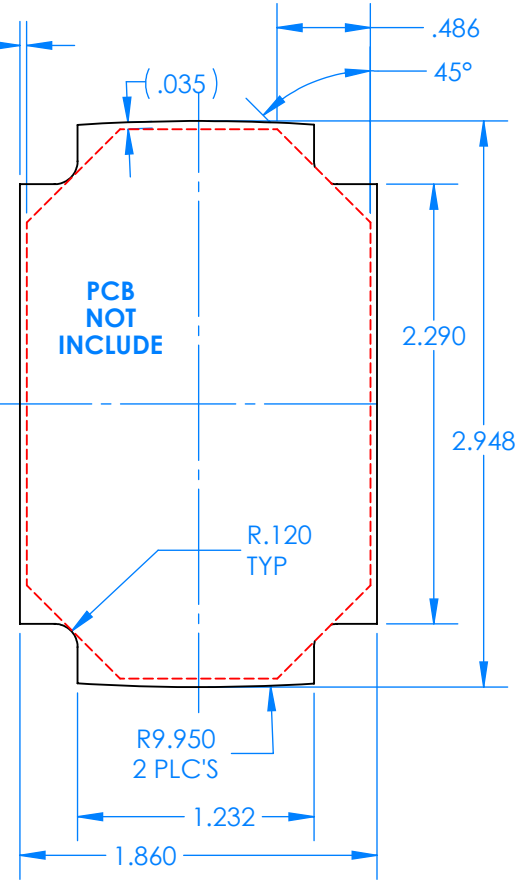

# SERPAC BW67SD-YY-CS-ZZ

Electronic Enclosures

**Enclosure color (YY)**  
**Top-Bottom combinations available**  
 BK=black  
 CL=clear  
 TRGY=translucent gray  
 TRRD=translucent red

**Strap color (ZZ)**  
 BK=black  
 BL=blue  
 GM=gunmetal  
 NG=neon green  
 NO=neon orange  
 OR=orange  
 YL=yellow  
 WH=white

| PN    | Description                                      |
|-------|--|
| 5537D | (1) BW 6B Slanted Top style D                    |
| 5536D | (1) BW 6C Bottom style D                         |
| 5538C | (1) BW 6C Small Strap style D                    |
| 6002  | (4) #2 X 3/8" PH HD screw<br>TORQUE 35-60 in-oz. |

**Watertight enclosure meets or exceed:  
 IP67  
 NEMA 4**