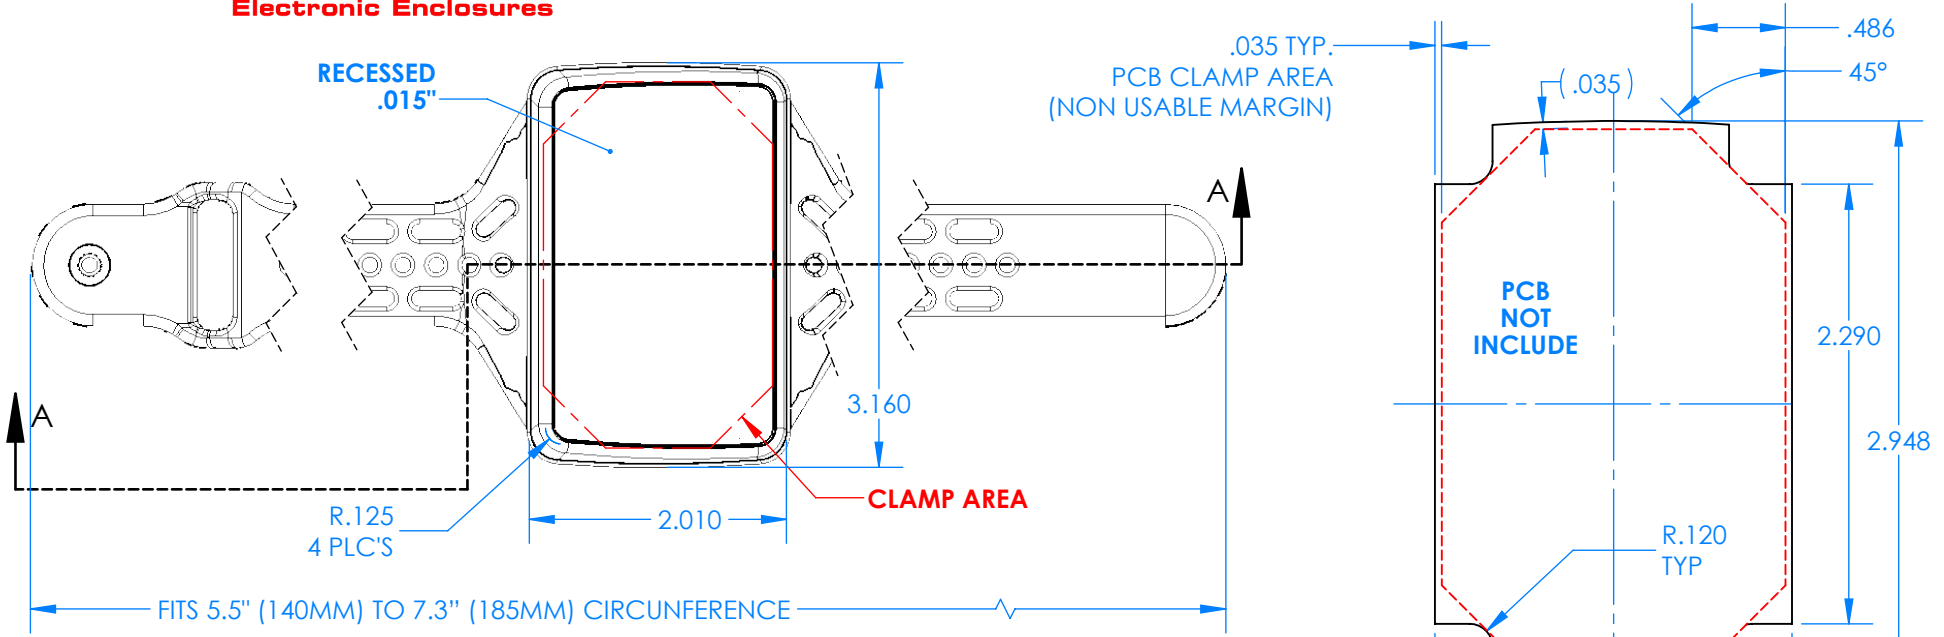

# SERPAC BW67SD-YY-CS-ZZ

Electronic Enclosures

**Enclosure color (YY)**  
**Top-Bottom combinations available**  
 BK=black  
 CL=clear  
 TRGY=translucent gray  
 TRRD=translucent red

**Strap color (ZZ)**  
 BK=black  
 BL=blue  
 GM=gunmetal  
 NG=neon green  
 NO=neon orange  
 OR=orange  
 YL=yellow  
 WH=white

| PN    | Description                                      |
|-------|--|
| 5537D | (1) BW 6B Slanted Top style D                    |
| 5536D | (1) BW 6C Bottom style D                         |
| 5538C | (1) BW 6C Small Strap style D                    |
| 6002  | (4) #2 X 3/8" PH HD screw<br>TORQUE 35-60 in-oz. |

**Watertight enclosure meets or exceed:  
 IP67  
 NEMA 4**