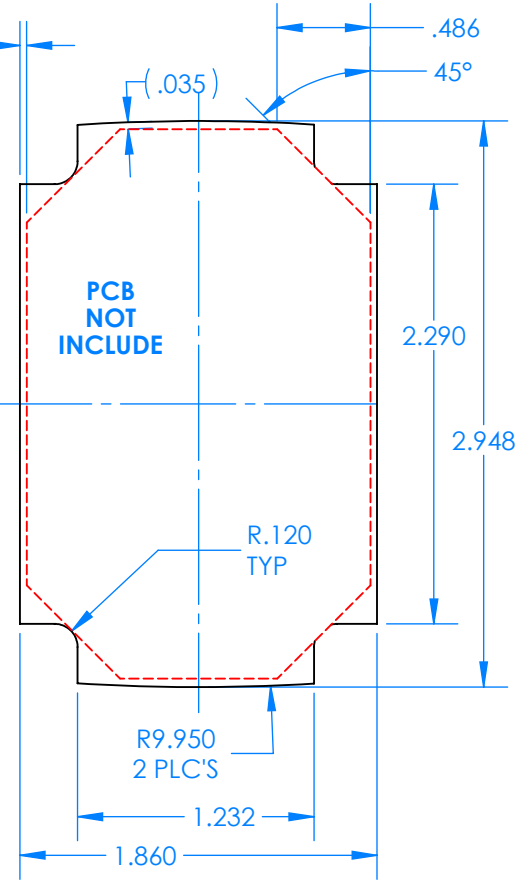

SERPAC BW67SD-YY-CS-ZZ

Electronic Enclosures

Enclosure color (YY)
Top-Bottom combinations available
 BK=black
 CL=clear
 TRGY=translucent gray
 TRRD=translucent red

Strap color (ZZ)
 BK=black
 BL=blue
 GM=gunmetal
 NG=neon green
 NO=neon orange
 OR=orange
 YL=yellow
 WH=white

PN	Description
5537D	(1) BW 6B Slanted Top style D
5536D	(1) BW 6C Bottom style D
5538C	(1) BW 6C Small Strap style D
6002	(4) #2 X 3/8" PH HD screw TORQUE 35-60 in-oz.

**Watertight enclosure meets or exceed:
 IP67
 NEMA 4**