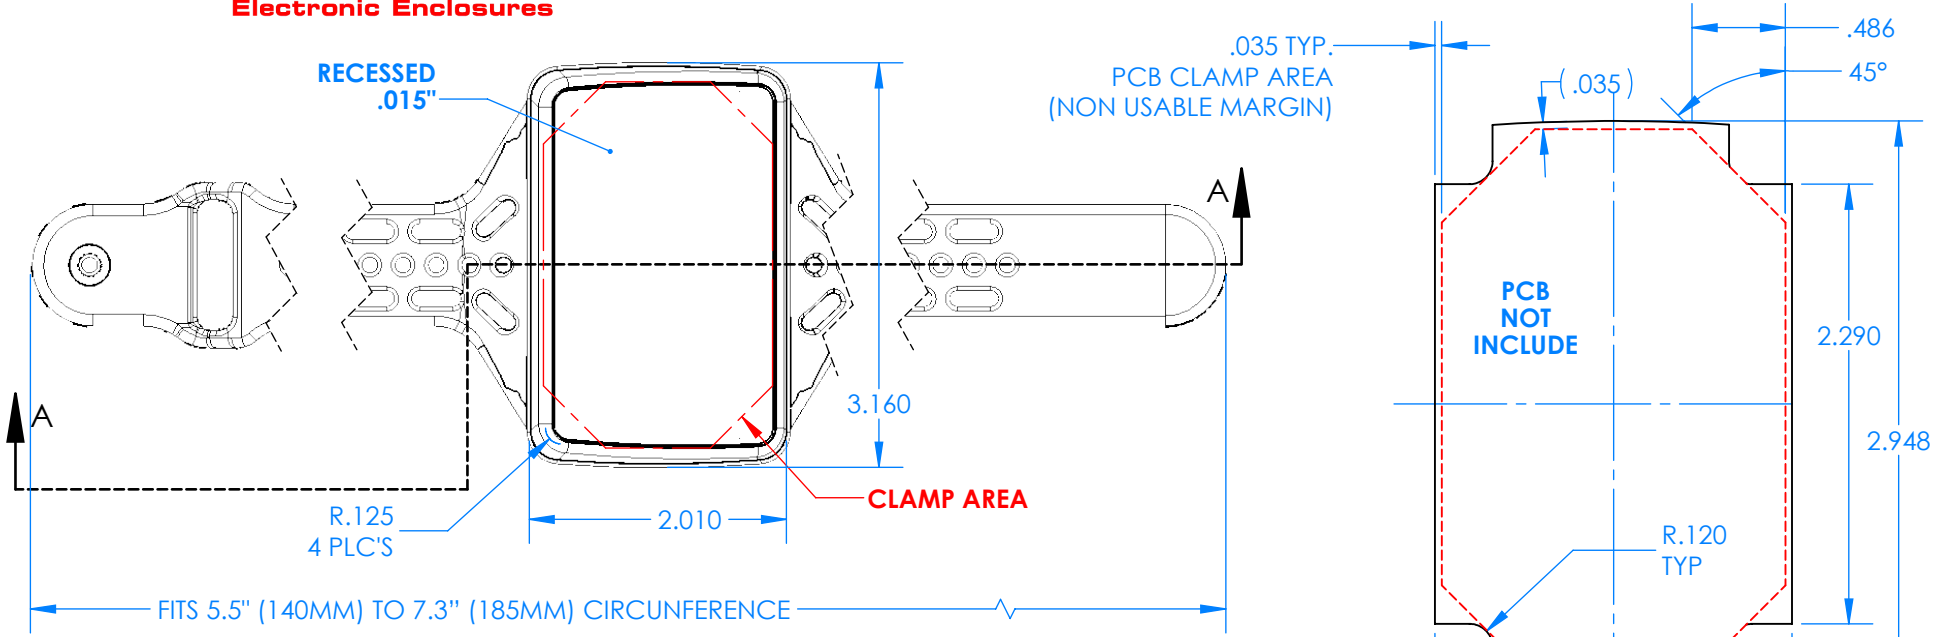

SERPAC BW67SD-YY-CS-ZZ

Electronic Enclosures

Enclosure color (YY)
 Top-Bottom combinations available
 BK=black
 CL=clear
 TRGY=translucent gray
 TRRD=translucent red

Strap color (ZZ)
 BK=black
 BL=blue
 GM=gunmetal
 NG=neon green
 NO=neon orange
 OR=orange
 YL=yellow
 WH=white

PN	Description
5537D	(1) BW 6B Slanted Top style D
5536D	(1) BW 6C Bottom style D
5538C	(1) BW 6C Small Strap style D
6002	(4) #2 X 3/8" PH HD screw TORQUE 35-60 in-oz.

**Watertight enclosure meets or exceed:
 IP67
 NEMA 4**