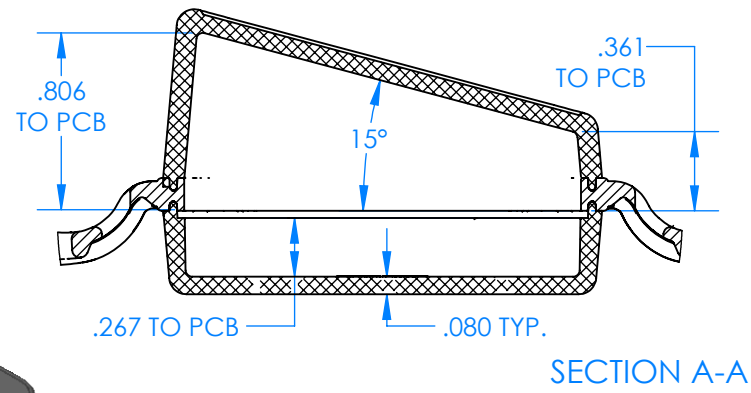

SERPAC BW67SD-YY-CS-ZZ

Electronic Enclosures

Enclosure color (YY)
 Top-Bottom combinations available
 BK=black
 CL=clear
 TRGY=translucent gray
 TRRD=translucent red

Strap color (ZZ)
 BK=black
 BL=blue
 GM=gunmetal
 NG=neon green
 NO=neon orange
 OR=orange
 YL=yellow
 WH=white

PN	Description
5537D	(1) BW 6B Slanted Top style D
5536D	(1) BW 6C Bottom style D
5538C	(1) BW 6C Small Strap style D
6002	(4) #2 X 3/8" PH HD screw TORQUE 35-60 in-oz.

**Watertight enclosure meets or exceed:
 IP67
 NEMA 4**