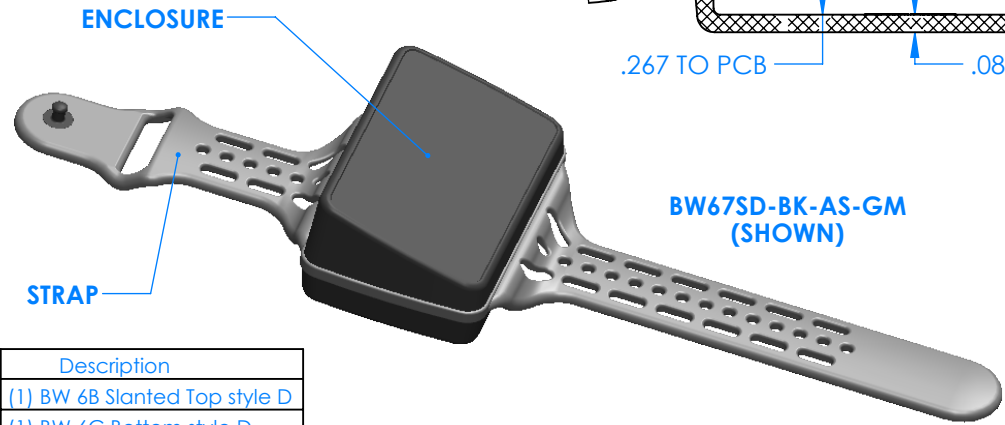

SERPAC BW67SD-YY-CS-ZZ

Electronic Enclosures

Enclosure color (YY)
 Top-Bottom combinations available
 BK=black
 CL=clear
 TRGY=translucent gray
 TRRD=translucent red

Strap color (ZZ)
 BK=black
 BL=blue
 GM=gunmetal
 NG=neon green
 NO=neon orange
 OR=orange
 YL=yellow
 WH=white

PN	Description
5537D	(1) BW 6B Slanted Top style D
5536D	(1) BW 6C Bottom style D
5538C	(1) BW 6C Small Strap style D
6002	(4) #2 X 3/8" PH HD screw TORQUE 35-60 in-oz.

**Watertight enclosure meets or exceed:
 IP67
 NEMA 4**