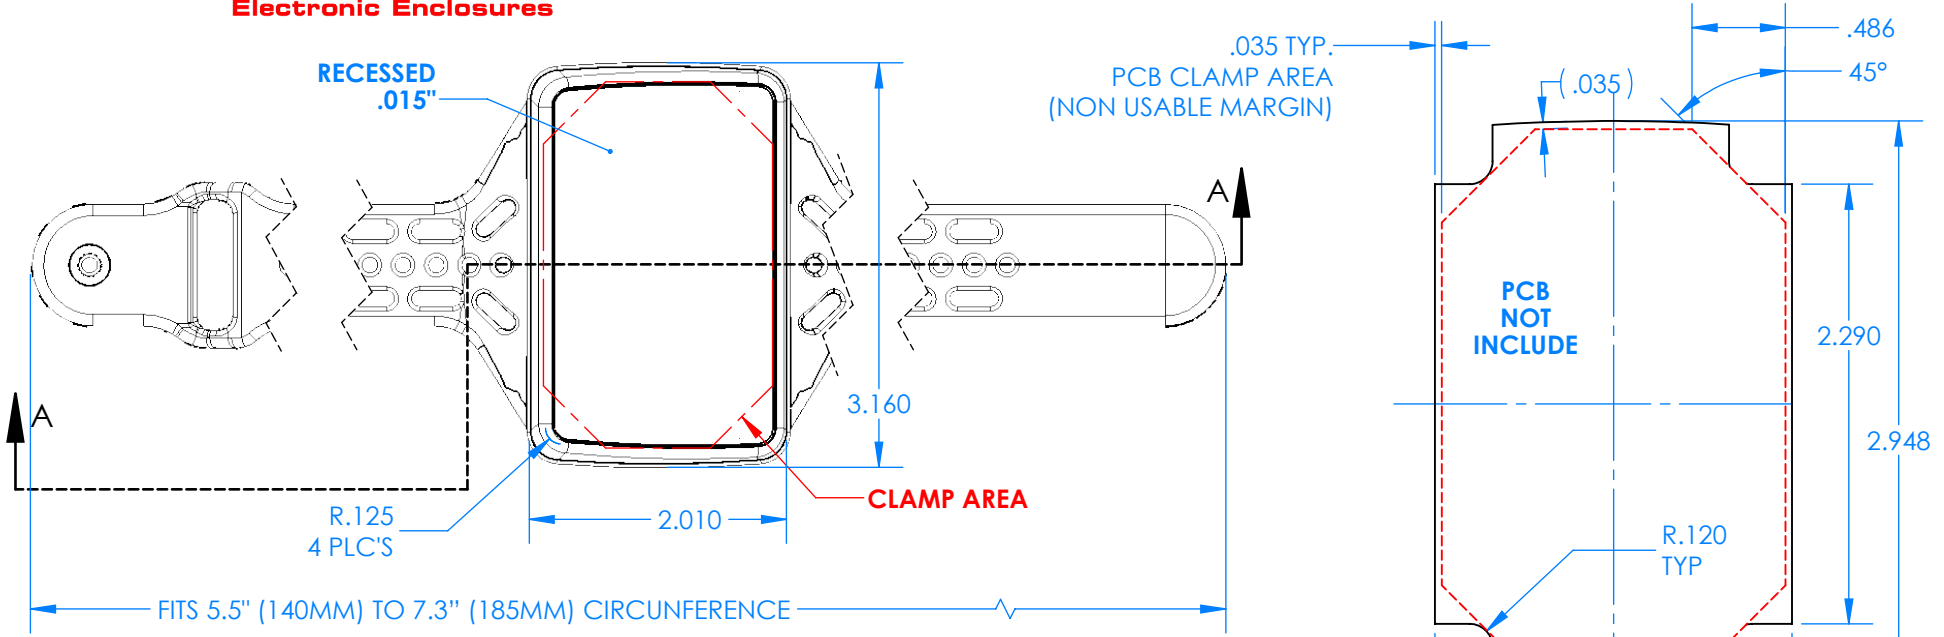

# SERPAC BW67SD-YY-CS-ZZ

Electronic Enclosures

- Enclosure color (YY)**  
 Top-Bottom combinations available  
 BK=black  
 CL=clear  
 TRGY=translucent gray  
 TRRD=translucent red
- Strap color (ZZ)**  
 BK=black  
 BL=blue  
 GM=gunmetal  
 NG=neon green  
 NO=neon orange  
 OR=orange  
 YL=yellow  
 WH=white

PN	Description
5537D	(1) BW 6B Slanted Top style D
5536D	(1) BW 6C Bottom style D
5538C	(1) BW 6C Small Strap style D
6002	(4) #2 X 3/8" PH HD screw TORQUE 35-60 in-oz.

**Watertight enclosure meets or exceed:  
 IP67  
 NEMA 4**