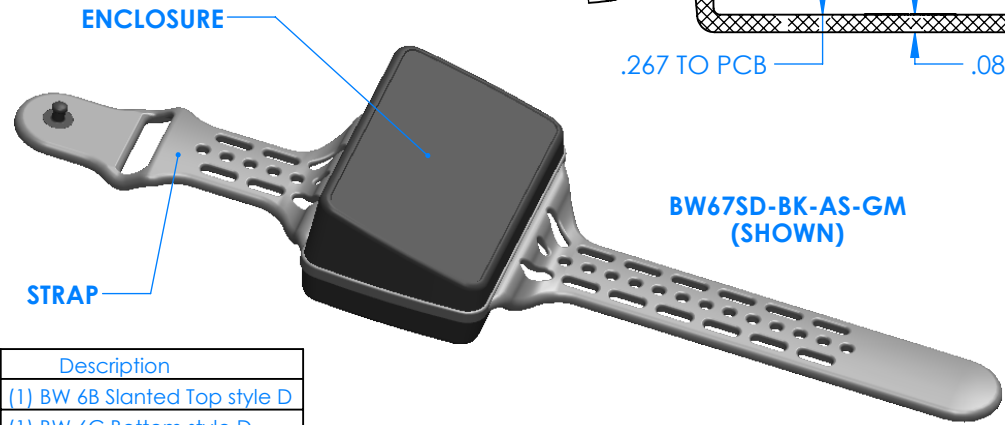

# SERPAC BW67SD-YY-CS-ZZ

Electronic Enclosures

- Enclosure color (YY)**  
 Top-Bottom combinations available  
 BK=black  
 CL=clear  
 TRGY=translucent gray  
 TRRD=translucent red
- Strap color (ZZ)**  
 BK=black  
 BL=blue  
 GM=gunmetal  
 NG=neon green  
 NO=neon orange  
 OR=orange  
 YL=yellow  
 WH=white

PN	Description
5537D	(1) BW 6B Slanted Top style D
5536D	(1) BW 6C Bottom style D
5538C	(1) BW 6C Small Strap style D
6002	(4) #2 X 3/8" PH HD screw TORQUE 35-60 in-oz.

**Watertight enclosure meets or exceed:  
 IP67  
 NEMA 4**