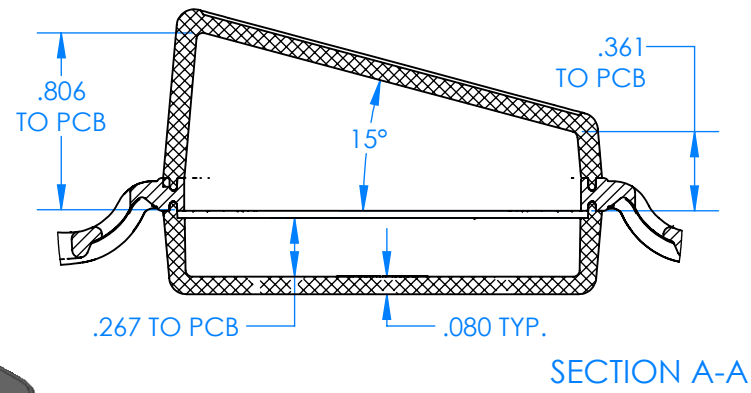

# SERPAC BW67SD-YY-CS-ZZ

Electronic Enclosures

- Enclosure color (YY)**  
 Top-Bottom combinations available  
 BK=black  
 CL=clear  
 TRGY=translucent gray  
 TRRD=translucent red
- Strap color (ZZ)**  
 BK=black  
 BL=blue  
 GM=gunmetal  
 NG=neon green  
 NO=neon orange  
 OR=orange  
 YL=yellow  
 WH=white

PN	Description
5537D	(1) BW 6B Slanted Top style D
5536D	(1) BW 6C Bottom style D
5538C	(1) BW 6C Small Strap style D
6002	(4) #2 X 3/8" PH HD screw TORQUE 35-60 in-oz.

**Watertight enclosure meets or exceed:  
 IP67  
 NEMA 4**