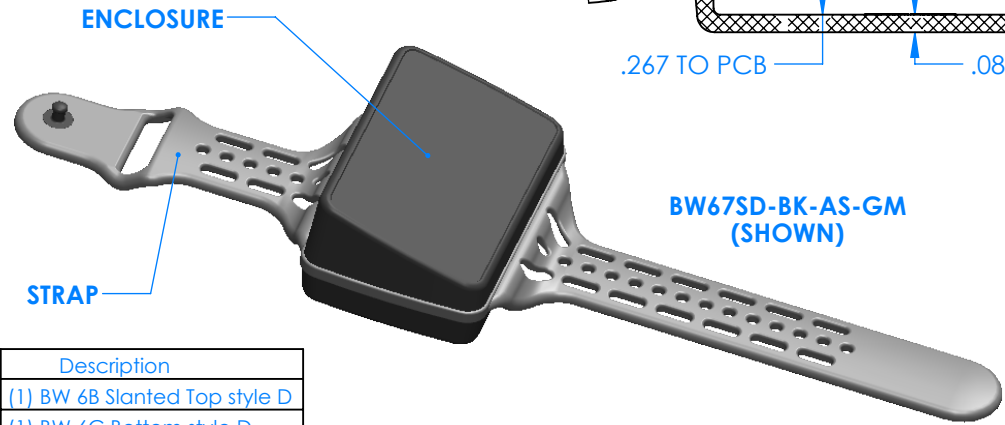

SERPAC BW67SD-YY-CS-ZZ

Electronic Enclosures

Enclosure color (YY)
Top-Bottom combinations available
 BK=black
 CL=clear
 TRGY=translucent gray
 TRRD=translucent red

Strap color (ZZ)
 BK=black
 BL=blue
 GM=gunmetal
 NG=neon green
 NO=neon orange
 OR=orange
 YL=yellow
 WH=white

PN	Description
5537D	(1) BW 6B Slanted Top style D
5536D	(1) BW 6C Bottom style D
5538C	(1) BW 6C Small Strap style D
6002	(4) #2 X 3/8" PH HD screw TORQUE 35-60 in-oz.

**Watertight enclosure meets or exceed:
 IP67
 NEMA 4**