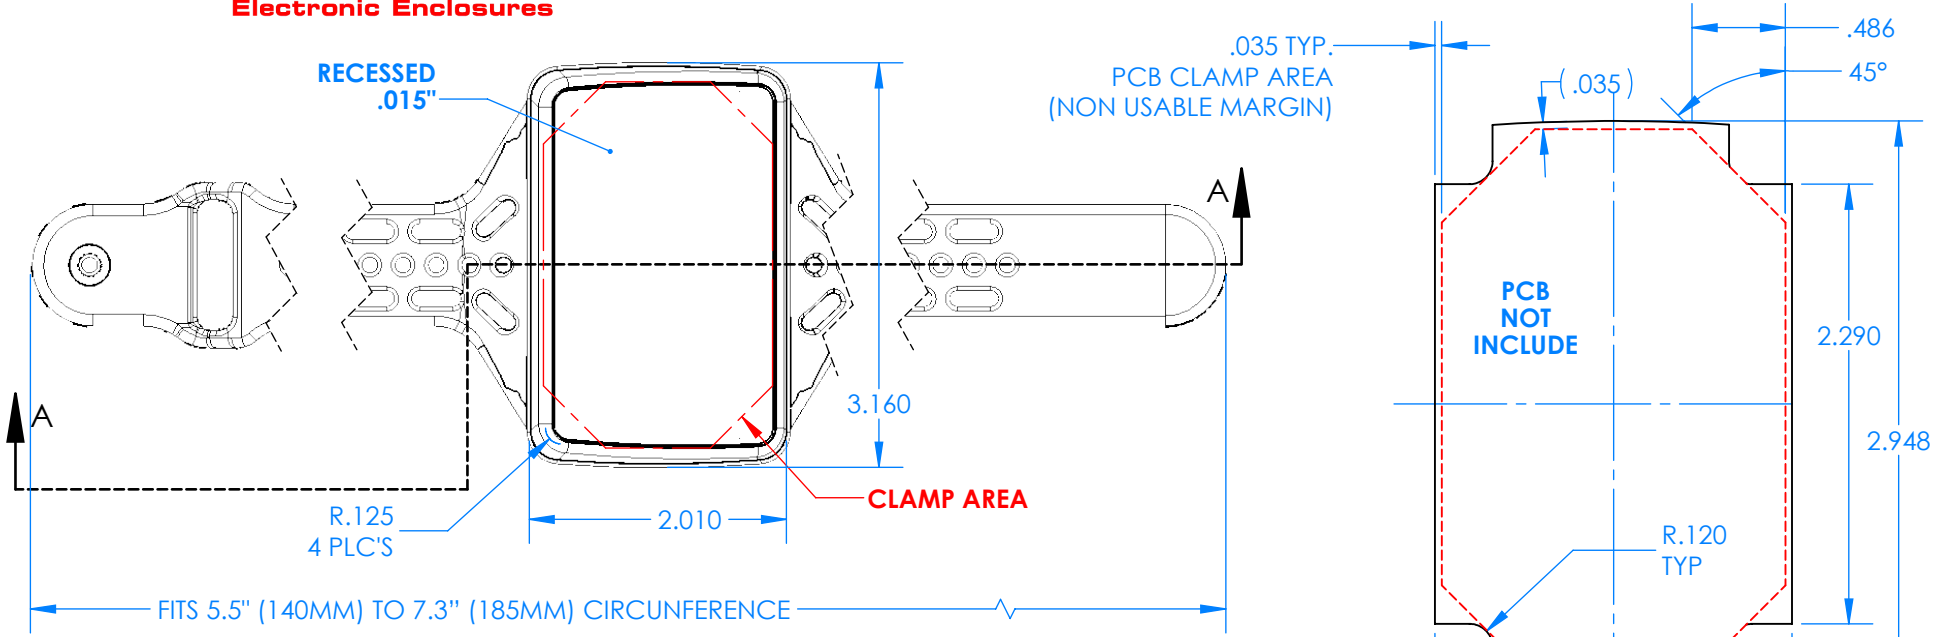

SERPAC BW67SD-YY-CS-ZZ

Electronic Enclosures

Enclosure color (YY)
Top-Bottom combinations available
 BK=black
 CL=clear
 TRGY=translucent gray
 TRRD=translucent red

Strap color (ZZ)
 BK=black
 BL=blue
 GM=gunmetal
 NG=neon green
 NO=neon orange
 OR=orange
 YL=yellow
 WH=white

PN	Description
5537D	(1) BW 6B Slanted Top style D
5536D	(1) BW 6C Bottom style D
5538C	(1) BW 6C Small Strap style D
6002	(4) #2 X 3/8" PH HD screw TORQUE 35-60 in-oz.

**Watertight enclosure meets or exceed:
 IP67
 NEMA 4**