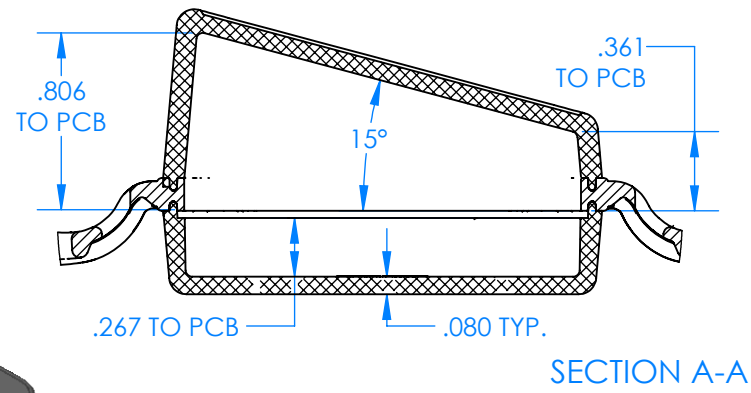

SERPAC BW67SD-YY-CS-ZZ

Electronic Enclosures

Enclosure color (YY)
Top-Bottom combinations available
 BK=black
 CL=clear
 TRGY=translucent gray
 TRRD=translucent red

Strap color (ZZ)
 BK=black
 BL=blue
 GM=gunmetal
 NG=neon green
 NO=neon orange
 OR=orange
 YL=yellow
 WH=white

PN	Description
5537D	(1) BW 6B Slanted Top style D
5536D	(1) BW 6C Bottom style D
5538C	(1) BW 6C Small Strap style D
6002	(4) #2 X 3/8" PH HD screw TORQUE 35-60 in-oz.

**Watertight enclosure meets or exceed:
 IP67
 NEMA 4**