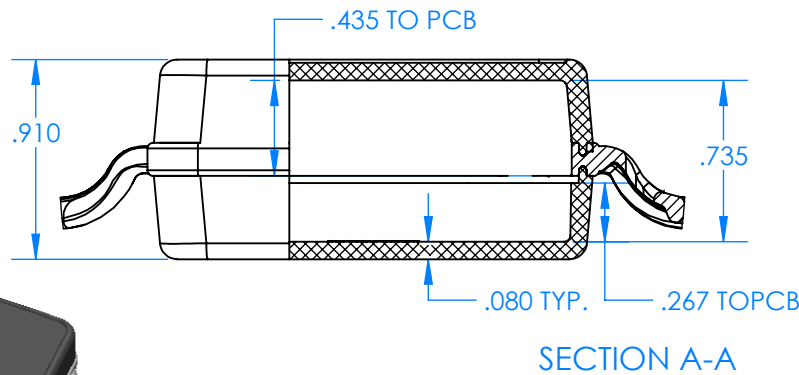

SERPAC BW68D-YY-CS-ZZ

Electronic Enclosures

Enclosure color (YY)

Top-Bottom combinations available

- BK=black
- CL=clear
- TRGY=translucent gray
- TRRD=translucent red

Strap color (ZZ)

- BK=black
- BL=blue
- GM=gunmetal
- NG=neon green
- NO=neon orange
- OR=orange
- YL=yellow
- WH=white

PN	Description
5535D	(1) BW 6C Top style D
5536D	(1) BW 6C Bottom style D
5538C	(1) BW 6C Small Strap style D
6002	(4) #2 X 3/8" PH HD screw TORQUE 35-60 in-oz.

Watertight enclosure meets or exceed:
IP67
NEMA 4