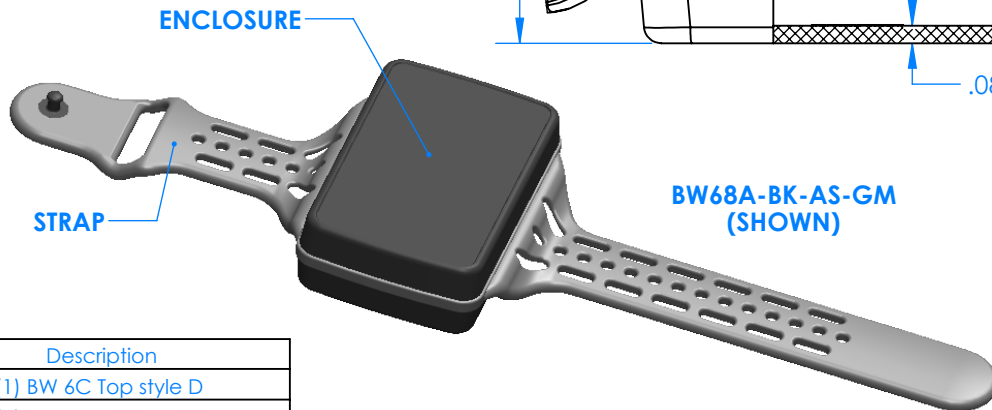

SERPAC BW68D-YY-CS-ZZ

Electronic Enclosures

Enclosure color (YY)

Top-Bottom combinations available

- BK=black
- CL=clear
- TRGY=translucent gray
- TRRD=translucent red

Strap color (ZZ)

- BK=black
- BL=blue
- GM=gunmetal
- NG=neon green
- NO=neon orange
- OR=orange
- YL=yellow
- WH=white

PN	Description
5535D	(1) BW 6C Top style D
5536D	(1) BW 6C Bottom style D
5538C	(1) BW 6C Small Strap style D
6002	(4) #2 X 3/8" PH HD screw TORQUE 35-60 in-oz.

Watertight enclosure meets or exceed:
IP67
NEMA 4