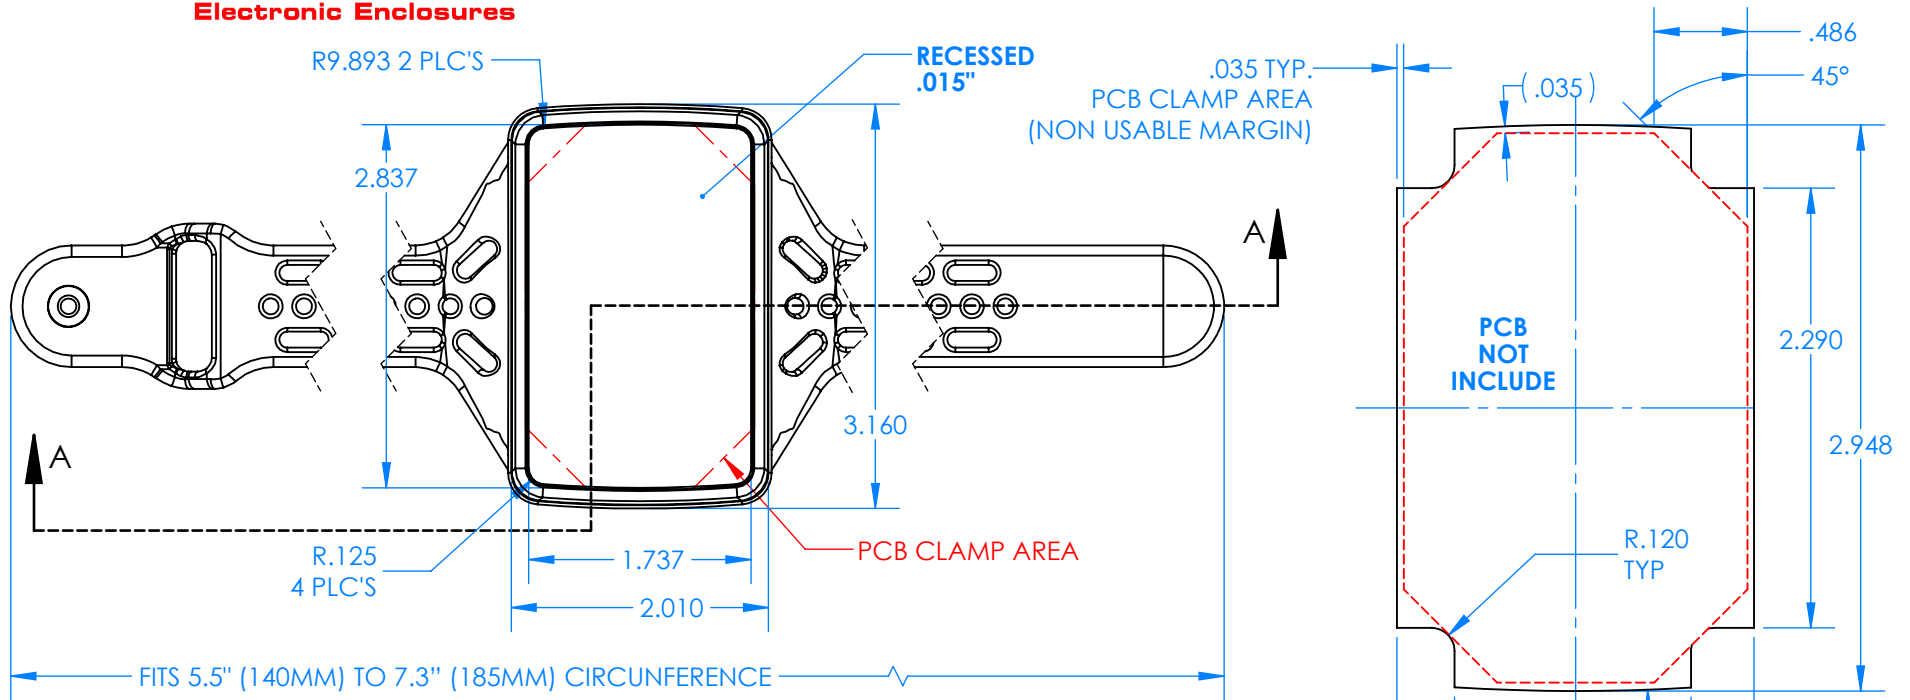

SERPAC BW68D-YY-CS-ZZ

Electronic Enclosures

Enclosure color (YY)

Top-Bottom combinations available

- BK=black
- CL=clear
- TRGY=translucent gray
- TRRD=translucent red

Strap color (ZZ)

- BK=black
- BL=blue
- GM=gunmetal
- NG=neon green
- NO=neon orange
- OR=orange
- YL=yellow
- WH=white

PN	Description
5535D	(1) BW 6C Top style D
5536D	(1) BW 6C Bottom style D
5538C	(1) BW 6C Small Strap style D
6002	(4) #2 X 3/8" PH HD screw TORQUE 35-60 in-oz.

Watertight enclosure meets or exceed:
IP67
NEMA 4