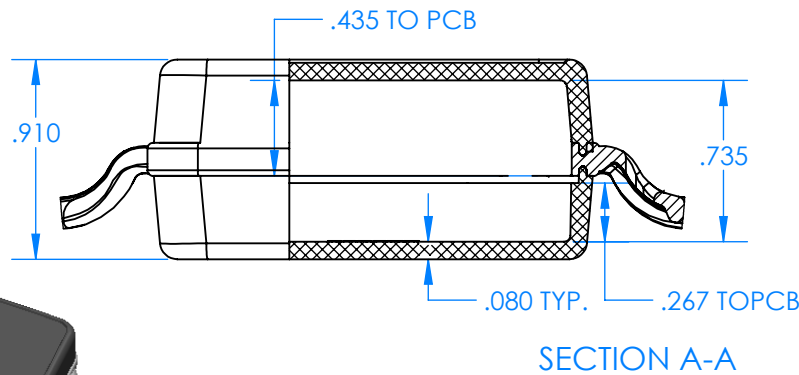

### Enclosure color (YY)

Top-Bottom combinations available

- BK=black
- CL=clear
- TRGY=translucent gray
- TRRD=translucent red

### Strap color (ZZ)

- BK=black
- BL=blue
- GM=gunmetal
- NG=neon green
- NO=neon orange
- OR=orange
- YL=yellow
- WH=white

PN	Description
5535D	(1) BW 6C Top style D
5536D	(1) BW 6C Bottom style D
5538C	(1) BW 6C Small Strap style D
6002	(4) #2 X 3/8" PH HD screw TORQUE 35-60 in-oz.