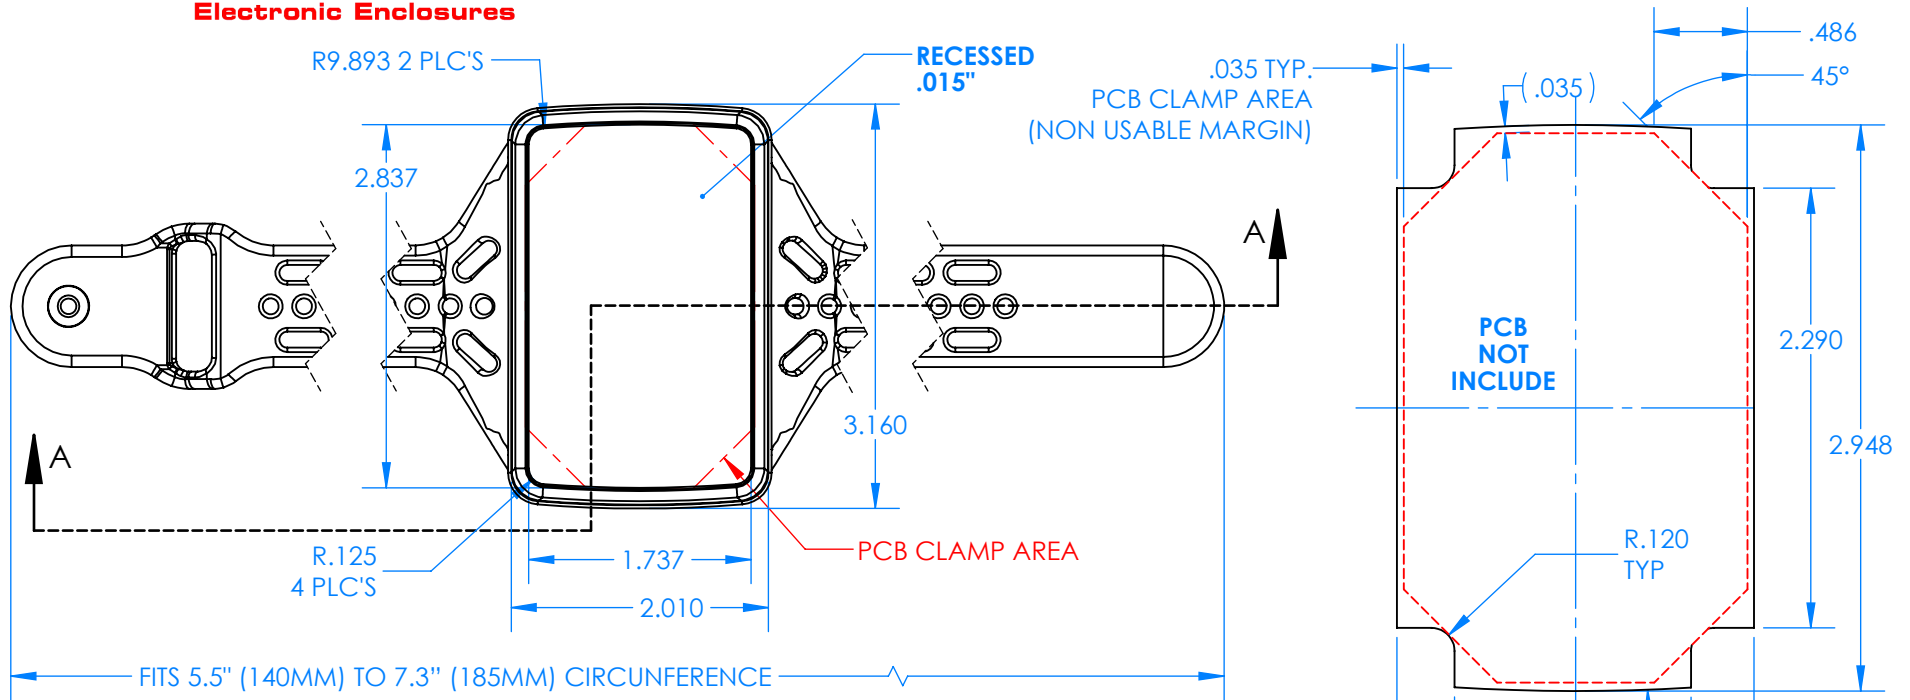

### Enclosure color (YY)

Top-Bottom combinations available

- BK=black
- CL=clear
- TRGY=translucent gray
- TRRD=translucent red

### Strap color (ZZ)

- BK=black
- BL=blue
- GM=gunmetal
- NG=neon green
- NO=neon orange
- OR=orange
- YL=yellow
- WH=white

PN	Description
5535D	(1) BW 6C Top style D
5536D	(1) BW 6C Bottom style D
5538C	(1) BW 6C Small Strap style D
6002	(4) #2 X 3/8" PH HD screw TORQUE 35-60 in-oz.

**Watertight enclosure meets or exceed:**  
**IP67**  
**NEMA 4**