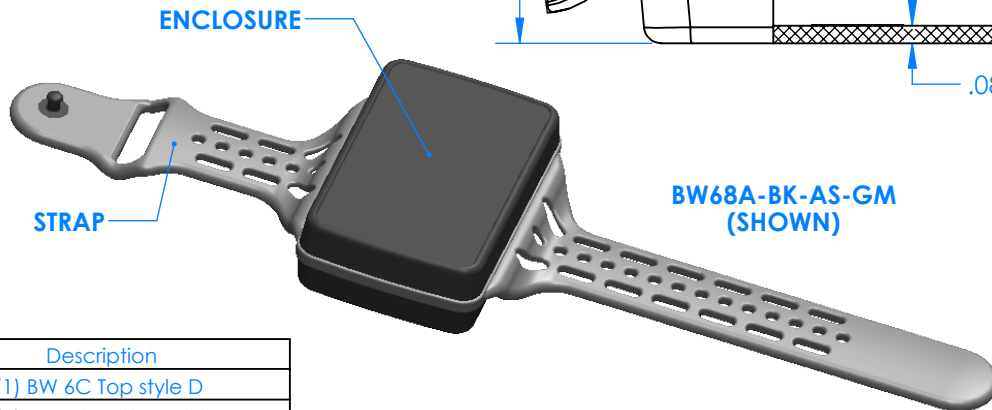

# SERPAC BW68D-YY-CS-ZZ

Electronic Enclosures

### Enclosure color (YY)

Top-Bottom combinations available

- BK=black
- CL=clear
- TRGY=translucent gray
- TRRD=translucent red

### Strap color (ZZ)

- BK=black
- BL=blue
- GM=gunmetal
- NG=neon green
- NO=neon orange
- OR=orange
- YL=yellow
- WH=white

PN	Description
5535D	(1) BW 6C Top style D
5536D	(1) BW 6C Bottom style D
5538C	(1) BW 6C Small Strap style D
6002	(4) #2 X 3/8" PH HD screw TORQUE 35-60 in-oz.