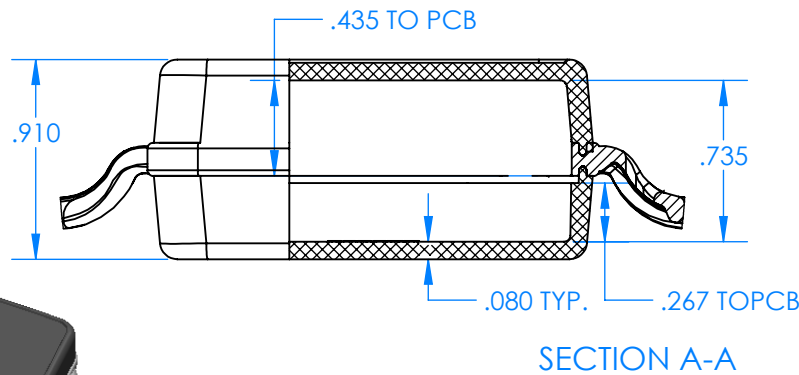

## Enclosure color (YY)

Top-Bottom combinations available

- BK=black
- CL=clear
- TRGY=translucent gray
- TRRD=translucent red

## Strap color (ZZ)

- BK=black
- BL=blue
- GM=gunmetal
- NG=neon green
- NO=neon orange
- OR=orange
- YL=yellow
- WH=white

PN	Description
5535D	(1) BW 6C Top style D
5536D	(1) BW 6C Bottom style D
5538C	(1) BW 6C Small Strap style D
6002	(4) #2 X 3/8" PH HD screw TORQUE 35-60 in-oz.