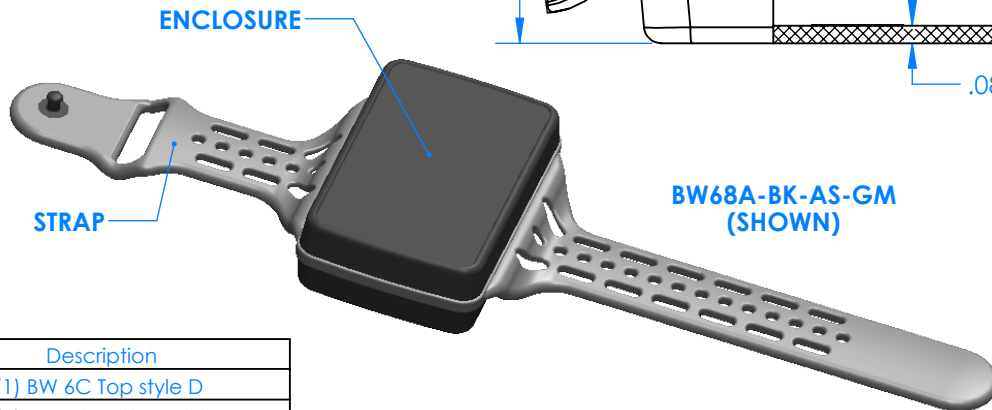

# SERPAC BW68D-YY-CS-ZZ

Electronic Enclosures

## Enclosure color (YY)

Top-Bottom combinations available

- BK=black
- CL=clear
- TRGY=translucent gray
- TRRD=translucent red

## Strap color (ZZ)

- BK=black
- BL=blue
- GM=gunmetal
- NG=neon green
- NO=neon orange
- OR=orange
- YL=yellow
- WH=white

PN	Description
5535D	(1) BW 6C Top style D
5536D	(1) BW 6C Bottom style D
5538C	(1) BW 6C Small Strap style D
6002	(4) #2 X 3/8" PH HD screw TORQUE 35-60 in-oz.