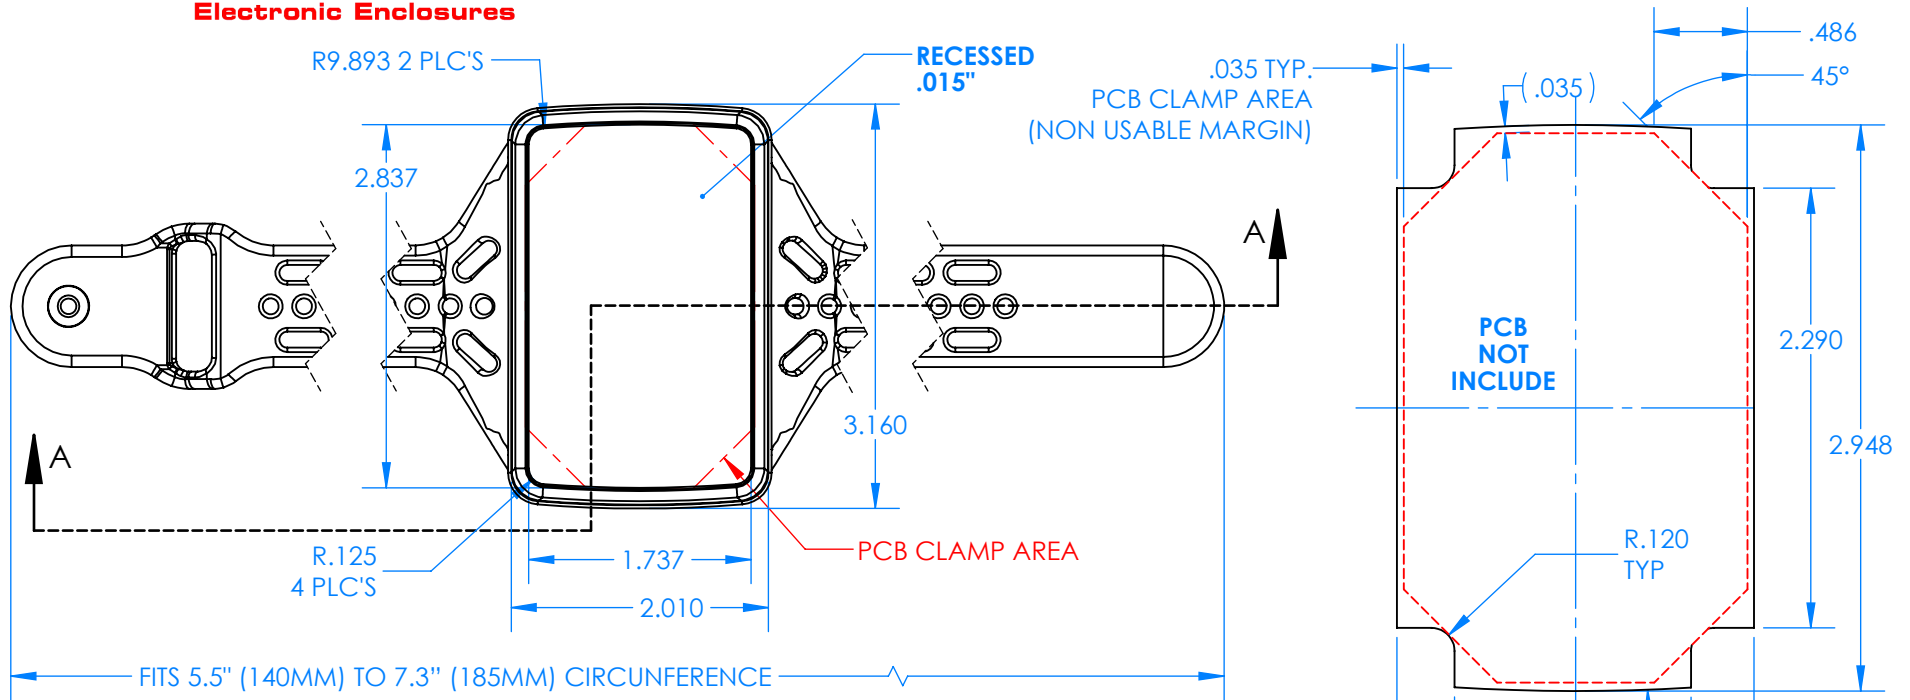

## Enclosure color (YY)

Top-Bottom combinations available

- BK=black
- CL=clear
- TRGY=translucent gray
- TRRD=translucent red

## Strap color (ZZ)

- BK=black
- BL=blue
- GM=gunmetal
- NG=neon green
- NO=neon orange
- OR=orange
- YL=yellow
- WH=white

PN	Description
5535D	(1) BW 6C Top style D
5536D	(1) BW 6C Bottom style D
5538C	(1) BW 6C Small Strap style D
6002	(4) #2 X 3/8" PH HD screw TORQUE 35-60 in-oz.

Watertight enclosure meets or exceed:  
**IP67**  
**NEMA 4**