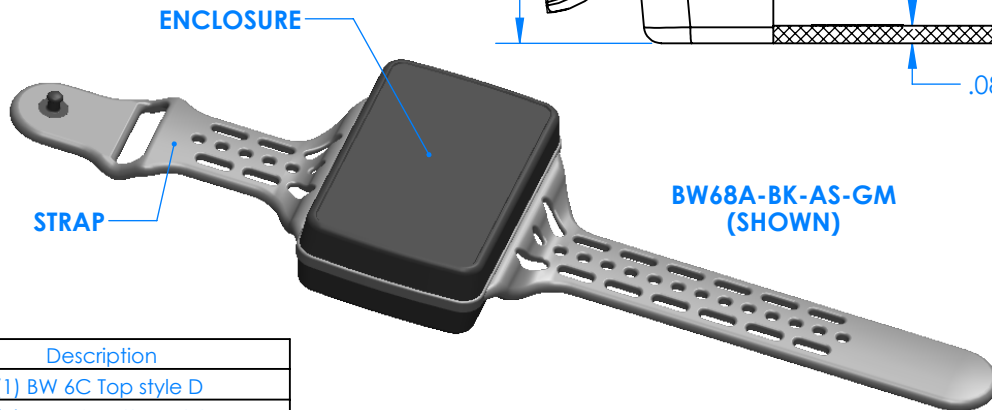

# SERPAC BW68D-YY-CS-ZZ

Electronic Enclosures

SECTION A-A

### Enclosure color (YY)

#### Top-Bottom combinations available

- BK=black
- CL=clear
- TRGY=translucent gray
- TRRD=translucent red

### Strap color (ZZ)

- BK=black
- BL=blue
- GM=gunmetal
- NG=neon green
- NO=neon orange
- OR=orange
- YL=yellow
- WH=white

PN	Description
5535D	(1) BW 6C Top style D
5536D	(1) BW 6C Bottom style D
5538C	(1) BW 6C Small Strap style D
6002	(4) #2 X 3/8" PH HD screw TORQUE 35-60 in-oz.