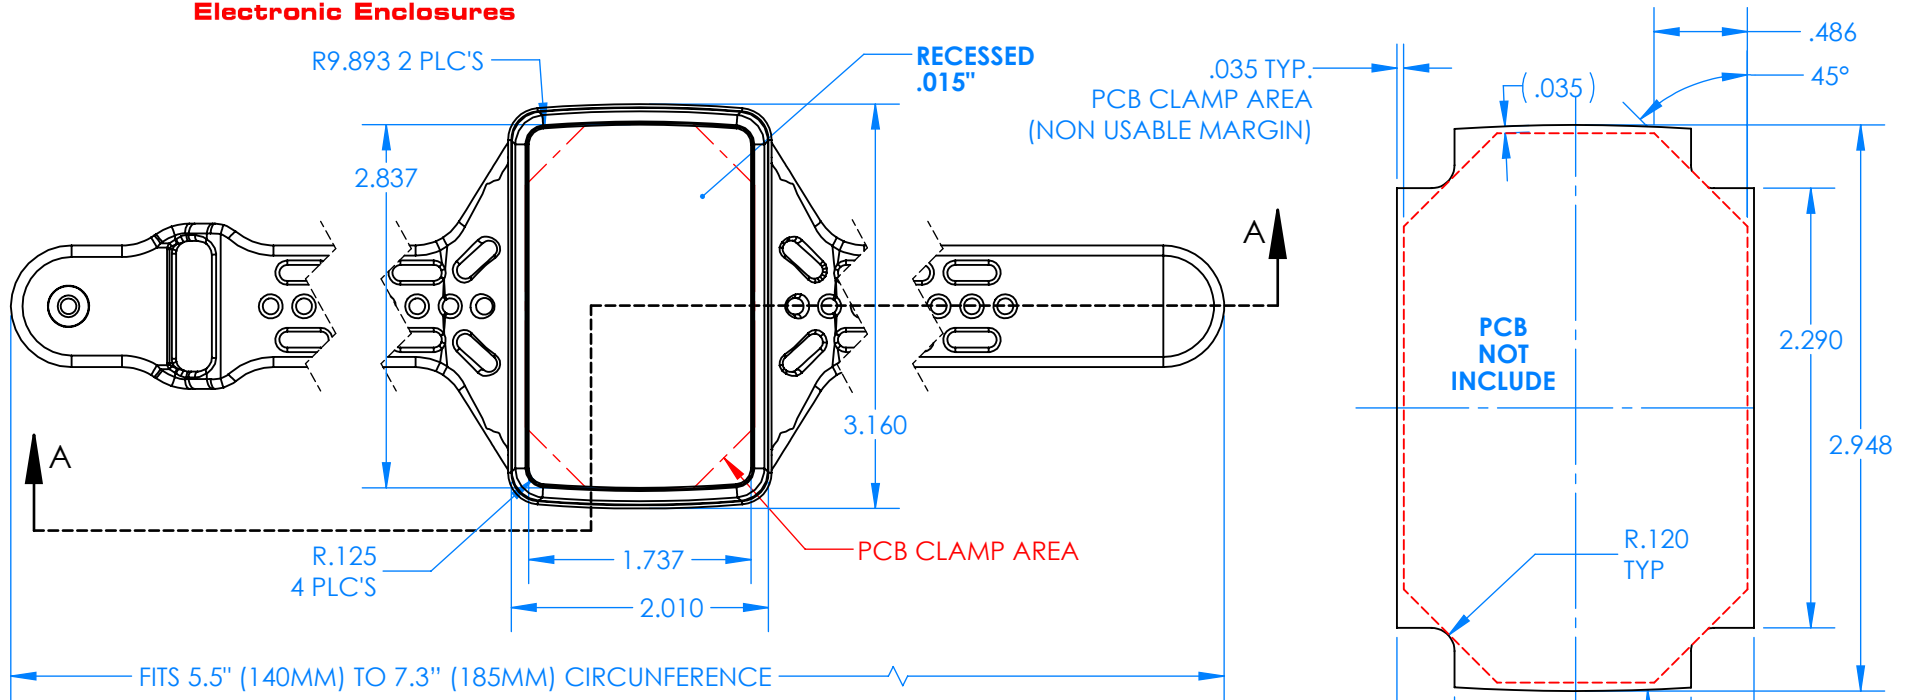

# SERPAC BW68D-YY-CS-ZZ

Electronic Enclosures

SECTION A-A

#### Top-Bottom combinations available

- BK=black
- CL=clear
- TRGY=translucent gray
- TRRD=translucent red

### Strap color (ZZ)

- BK=black
- BL=blue
- GM=gunmetal
- NG=neon green
- NO=neon orange
- OR=orange
- YL=yellow
- WH=white

PN	Description
5535D	(1) BW 6C Top style D
5536D	(1) BW 6C Bottom style D
5538C	(1) BW 6C Small Strap style D
6002	(4) #2 X 3/8" PH HD screw TORQUE 35-60 in-oz.