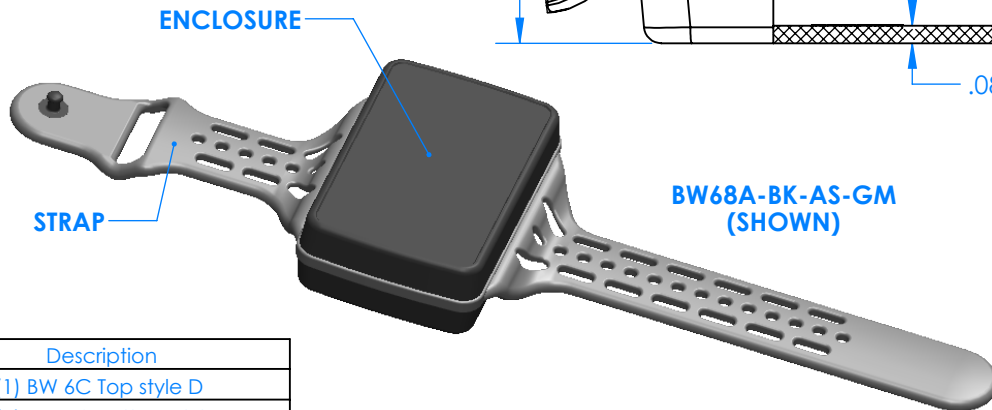

# SERPAC BW68D-YY-CS-ZZ

Electronic Enclosures

### Enclosure color (YY)

#### Top-Bottom combinations available

- BK=black
- CL=clear
- TRGY=translucent gray
- TRRD=translucent red

### Strap color (ZZ)

- BK=black
- BL=blue
- GM=gunmetal
- NG=neon green
- NO=neon orange
- OR=orange
- YL=yellow
- WH=white

PN	Description
5535D	(1) BW 6C Top style D
5536D	(1) BW 6C Bottom style D
5538C	(1) BW 6C Small Strap style D
6002	(4) #2 X 3/8" PH HD screw TORQUE 35-60 in-oz.