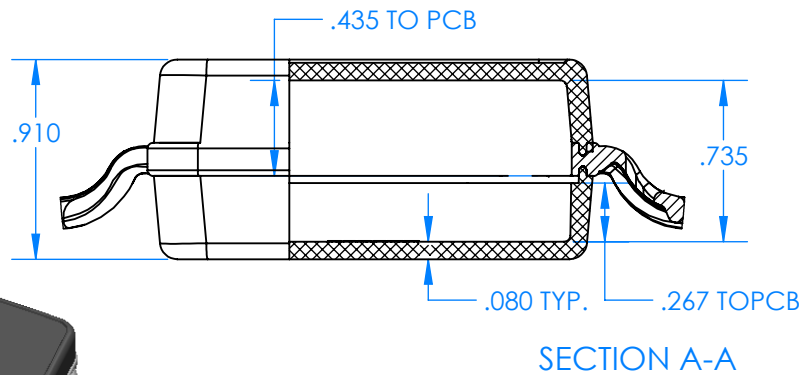

SERPAC BW68D-YY-CS-ZZ

Electronic Enclosures

Enclosure color (YY)

Top-Bottom combinations available

- BK=black
- CL=clear
- TRGY=translucent gray
- TRRD=translucent red