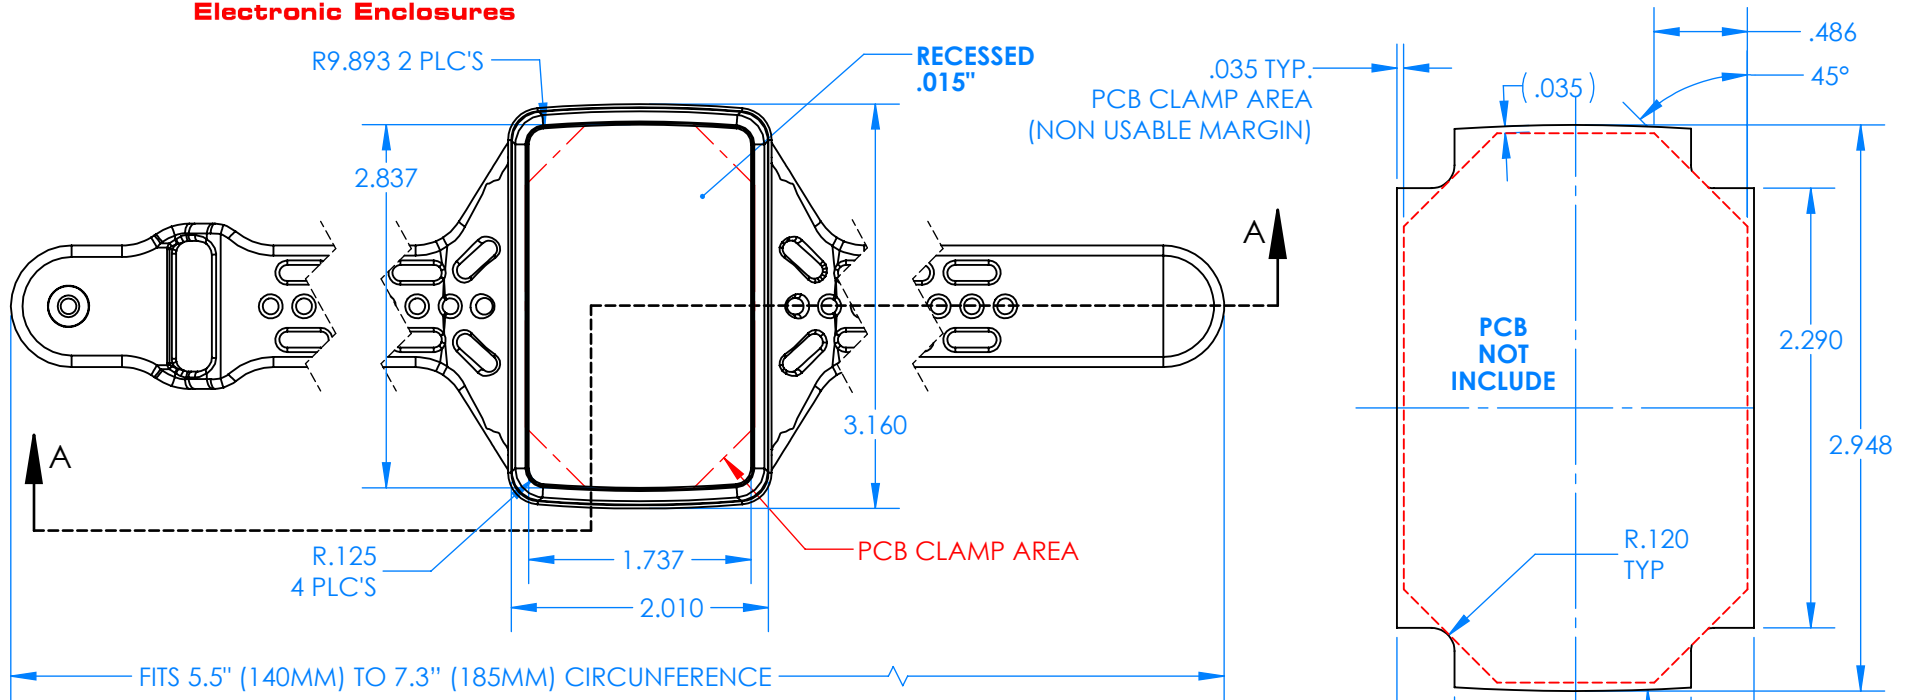

SERPAC BW68D-YY-CS-ZZ

Electronic Enclosures

Enclosure color (YY)

Top-Bottom combinations available

- BK=black
- CL=clear
- TRGY=translucent gray
- TRRD=translucent red