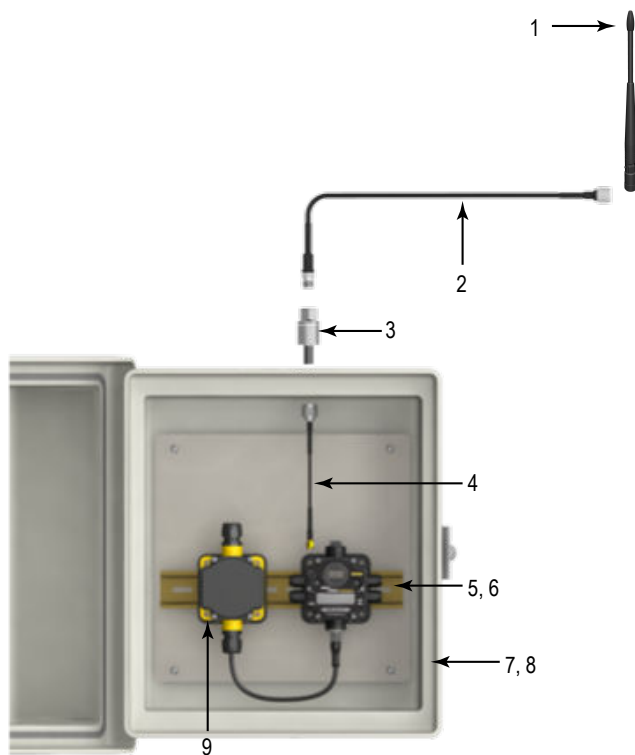

Antenna Kit BWA-ANTKIT-003

Low-gain omni-directional antenna kit BWA-ANTKIT-003 (p/n 18955) includes a 2 dBi rubber swivel antenna.

	Qty	Part No.	Model	Description
1	1	76908	BWA-902-C	Antenna, Omni, 902–928 MHz, 2 dBi, Rubber swivel, RP-SMA Male
2	1	77488	BWC-1MRSFRSB4	RG58, RP-SMA Male to RP-SMA Female Bulkhead, 4 m
3	1	79296	BWC-LMRSFRPB	Surge Suppressor, Bulkhead, RP-SMA
4	1	78544	BWC-1MRSFRSB02	RG58, RP-SMA Male to RP-SMA Female Bulkhead, 0.2 m
5–9				Sold separately. Antenna kits do not include the radio, power supply, or enclosure components.

To create a weatherproof antenna connection, refer to the Sure Cross Wireless I/O Product Manual (p/n [132607](#)), the Sure Cross Installation Guide (p/n [151514](#)), or Antenna Basics (p/n [132113](#)).