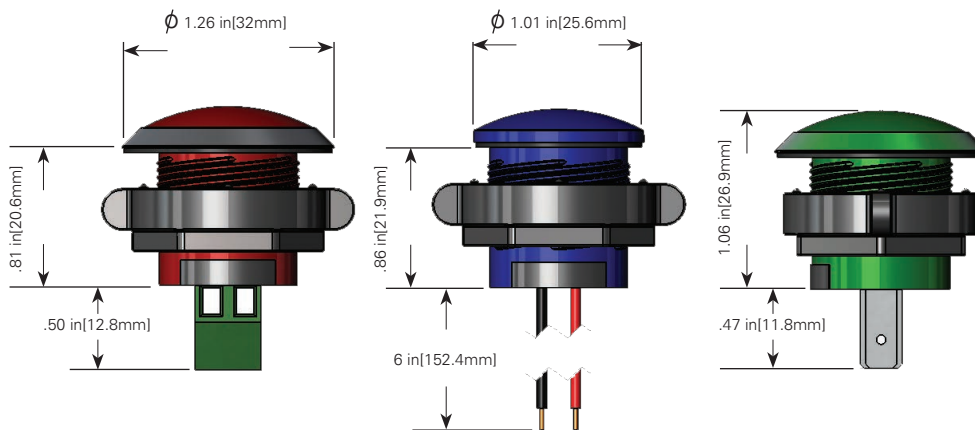

Key features

- designed for extreme harsh and outdoor environments
- variety of connection options for fast, easy installation
- built-in LED can be used with 5, 12 or 24 volt D/C circuits
- fast pitch threads ease assembly, requiring only 1 turn
- special nut assembles by finger, or with 1" hextool
- direct sunlight visibility
- wide angle viewable
- resistant to shock and vibration
- custom LEDs and lens colors available
- optional bezel available in many colors
- moisture sealed, IP 67/NEMA 6P rated
- RoHS compliant

Product dimensions

Indicator Assemblies

Bezels

Product specifications

LED output	
LED color**	typ intensity, mcd
red	1300-1900
green	700-1400
white	1300-1700
blue	200-280
yellow	80-200

Materials	
body	polycarbonate, UL 94-V2
retaining nut	PBT/glass filled, UL 94-V0
wire	22 AWG 1007/1569
moisture seal	EPDM
bezel- plastic	ABS, UL 94-HB
bezel- metal	aluminum alloy

Installation specification	
mounting hole	.855-.910" (21.7-23.1mm)
panel thickness	Up to .300" (7.6mm)

Operating parameters	
operating temperature	-40°F (-40°C) to 176°F (80°C)
current	20mA

Ordering data

Termination Style	
X=	termination style
B	screw block
T	quick disconnect/ terminals
W	wire leads

*Body color to match
LED color

***Optional bezel: BZL 722-X**

Bezel size = 22mm

*Sold Separately

Bezel Color	
X=	color
0	black
2	red
4	yellow
5	green
6	blue
9	white
A	actual aluminum
B	brushed aluminum
C	chrome