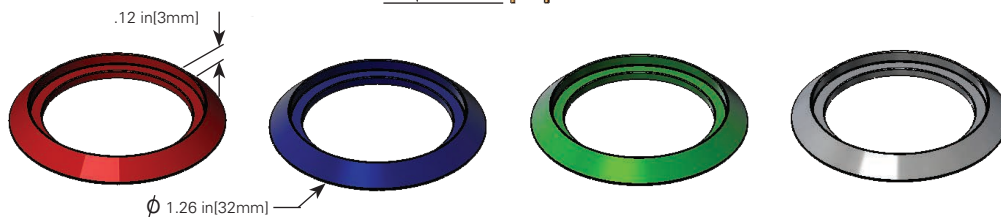

22mm TuffLED™ Panel Mount Indicator

Ruggedized CNX 722 Series with built-in LED offers fast, easy installation in harsh environments

Applications

- control cabinets
- instrument panels
- disinfection and sterilization environments
- transportation dashboards
- switch stations
- safety applications
- outdoor signage
- aircraft and military
- industrial machinery
- vending and gaming machines

Key features

- designed for extreme harsh and outdoor environments
- variety of connection options for fast, easy installation
- built-in LED can be used with 5, 12 or 24 volt D/C circuits
- fast pitch threads ease assembly, requiring only 1 turn
- special nut assembles by finger, or with 1" hextool
- direct sunlight visibility
- wide angle viewable
- resistant to shock and vibration
- custom LEDs and lens colors available
- optional bezel available in many colors
- moisture sealed, IP 67/NEMA 6P rated
- RoHS compliant

Product dimensions

Indicator Assemblies

Bezels

Product specifications

LED output	
LED color**	typ intensity, mcd
red	1300-1900
green	700-1400
white	1300-1700
blue	200-280
yellow	80-200

Materials	
body	polycarbonate, UL 94-V2
retaining nut	PBT/glass filled, UL 94-V0
wire	22 AWG 1007/1569
moisture seal	EPDM
bezel- plastic	ABS, UL 94-HB
bezel- metal	aluminum alloy

Termination Style	
X=	termination style
B	screw block
T	quick disconnect/ terminals
W	wire leads

*Body color to match
LED color

***Optional bezel: BZL 722-X**

Bezel size = 22mm

*Sold Separately

Bezel Color	
X=	color
0	black
2	red
4	yellow
5	green
6	blue
9	white
A	actual aluminum
B	brushed aluminum
C	chrome