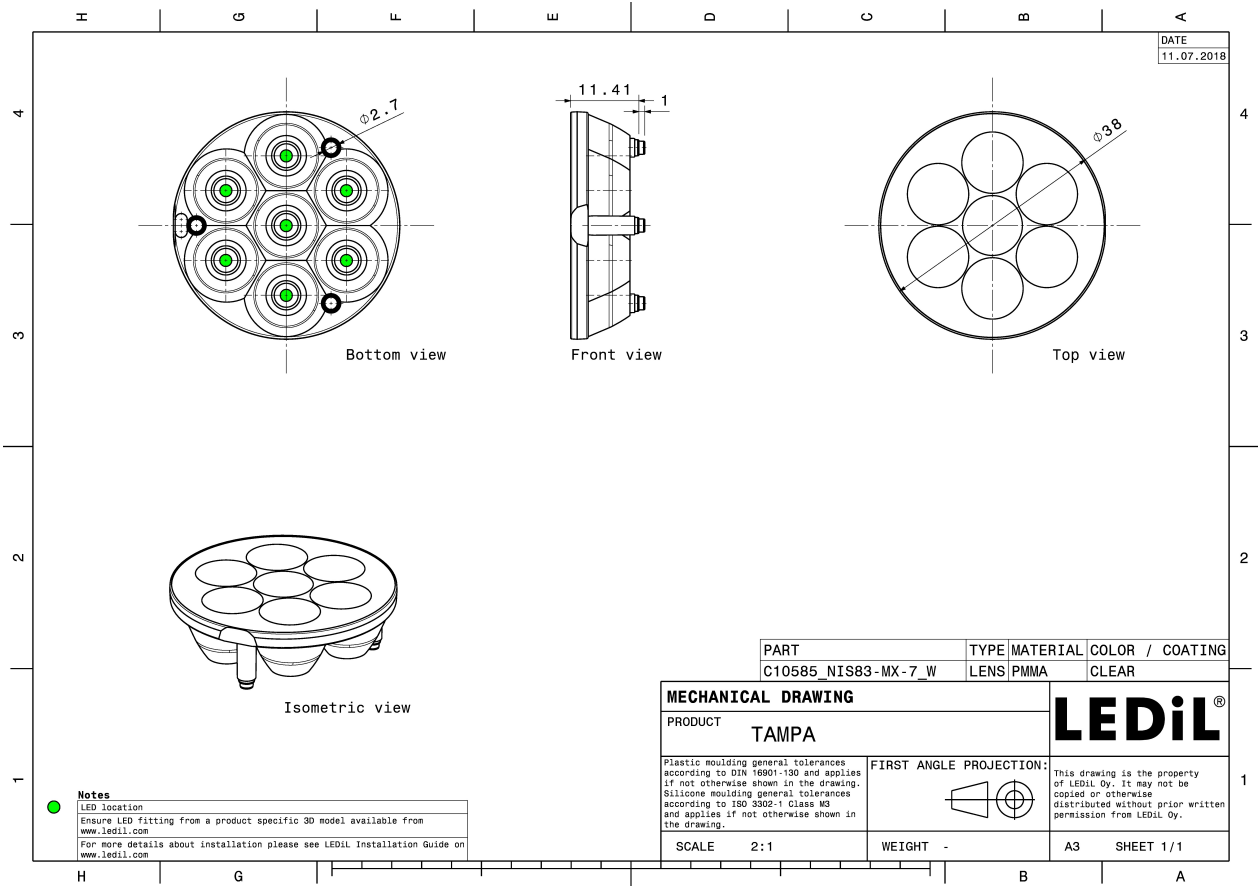

### SPECIFICATION:

Dimensions	Ø 38.0 mm
Height	11.4 mm
Fastening	glue, pin
ROHS compliant	yes ⓘ

### ORDERING INFORMATION:

Component	Qty in box	MOQ	MPQ	Box weight (kg)
C10585_NIS83-MX-7-W » Box size: 480 x 280 x 300 mm	480	96	32	6.0

See also our general installation guide: [www.ledil.com/installation\\_guide](http://www.ledil.com/installation_guide)