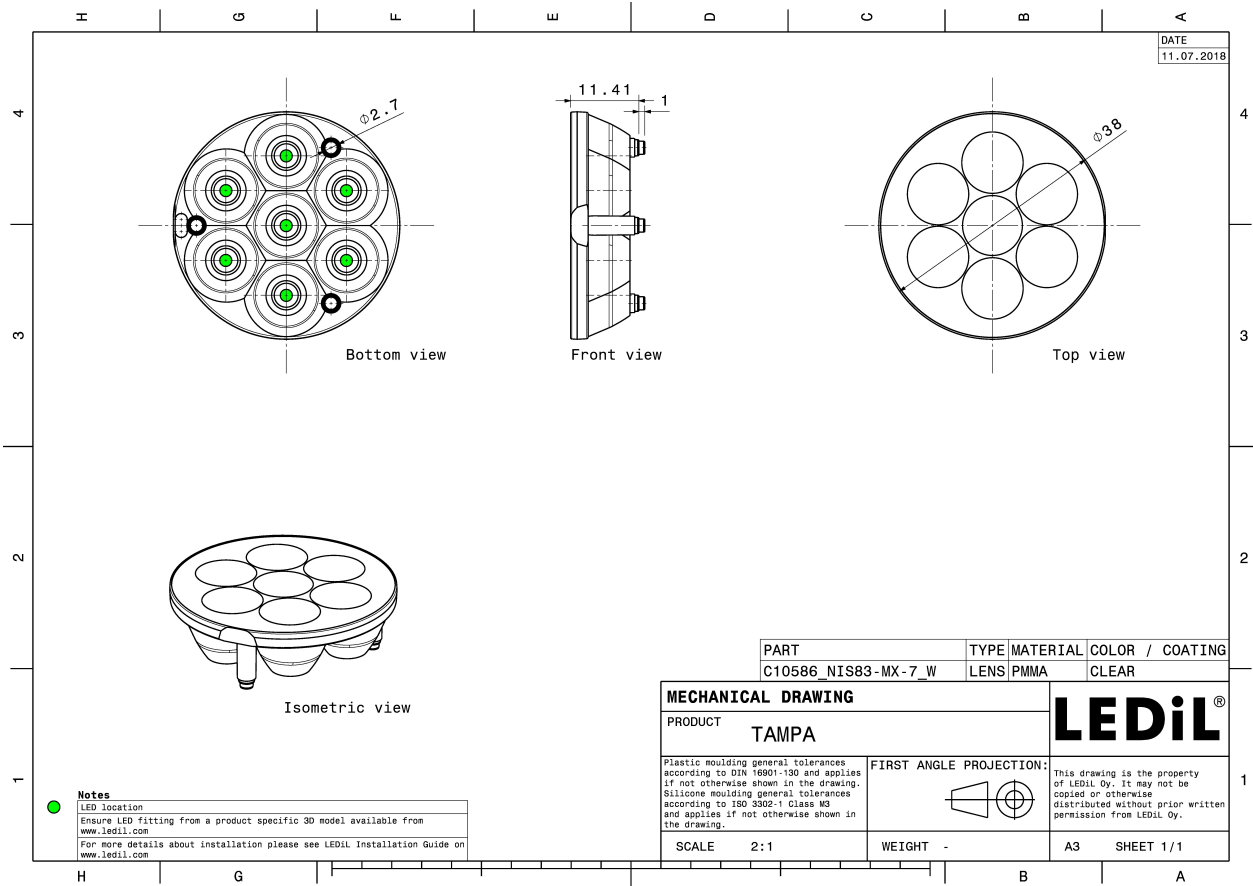

NIS83-MX-7-WW

~55° wide beam

SPECIFICATION:

Dimensions	Ø 38.0 mm
Height	11.4 mm
Fastening	glue, pin
ROHS compliant	yes ⓘ

MATERIALS:

Component	Type	Material	Colour	Finish
NIS83-MX-7-WW	Multi-lens	PMMA	clear	

ORDERING INFORMATION:

Component	Qty in box	MOQ	MPQ	Box weight (kg)
C10586_NIS83-MX-7-WW » Box size: 480 x 280 x 300 mm	480	96	32	6.0

See also our general installation guide: www.ledil.com/installation_guide