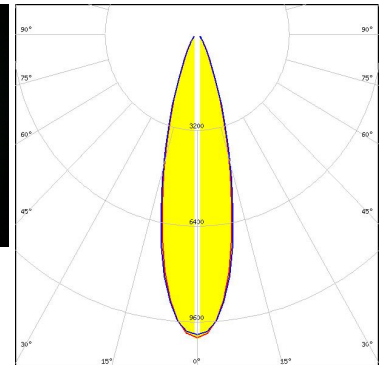

GT4-M

~30° medium beam

TECHNICAL SPECIFICATIONS:

Dimensions	Ø 35.0 mm
Height	9 mm
Fastening	glue, pin
ROHS compliant	yes ⓘ

MATERIAL SPECIFICATIONS:

Component	Type	Material	Colour	Finish
GT4-M	Multi-lens	PMMA	clear	

ORDERING INFORMATION:

Component	Qty in box	MOQ	MPQ	Box weight (kg)
C10922_GT4-M » Box size: 300 x 250 x 250 mm	864	144	144	2.1

See also our general installation guide: www.ledil.com/installation_guide

PHOTOMETRIC DATA (MEASURED):

CREE LED

LED XB-D
 FWHM / FWTM 25.0°
 Efficiency 92 %
 Peak intensity 2.8 cd/lm
 LEDs/each optic 1
 Light colour White
 Required components:

CREE LED

LED XP-E
 FWHM / FWTM 27.0° / 54.0°
 Efficiency 86 %
 Peak intensity 2.5 cd/lm
 LEDs/each optic 1
 Light colour White
 Required components: