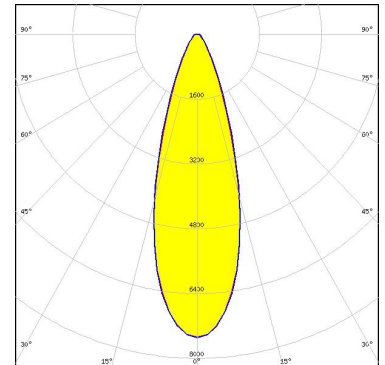

GT4-M

~30° medium beam

TECHNICAL SPECIFICATIONS:

Dimensions	Ø 35.0 mm
Height	9 mm
Fastening	glue, pin
ROHS compliant	yes ⓘ

MATERIAL SPECIFICATIONS:

Component	Type	Material	Colour	Finish
GT4-M	Multi-lens	PMMA	clear	

ORDERING INFORMATION:

Component	Qty in box	MOQ	MPQ	Box weight (kg)
C10922_GT4-M » Box size: 300 x 250 x 250 mm	864	144	144	2.1

See also our general installation guide: www.ledil.com/installation_guide

PHOTOMETRIC DATA (MEASURED):

CREE LED

LED XB-D
 FWHM / FWTM 25.0°
 Efficiency 92 %
 Peak intensity 2.8 cd/lm
 LEDs/each optic 1
 Light colour White
 Required components:

CREE LED

LED XP-E
 FWHM / FWTM 27.0° / 54.0°
 Efficiency 86 %
 Peak intensity 2.5 cd/lm
 LEDs/each optic 1
 Light colour White
 Required components:

CREE LED

LED XP-G
 FWHM / FWTM 33.0° / 63.0°
 Efficiency 85 %
 Peak intensity 1.9 cd/lm
 LEDs/each optic 1
 Light colour White
 Required components:

LUMILEDS

LED LUXEON A
 FWHM / FWTM 32.0° / 62.0°
 Efficiency %
 LEDs/each optic 1
 Light colour White
 Required components: