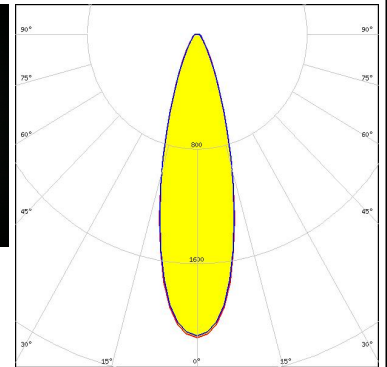

PHOTOMETRIC DATA (MEASURED):

LUMILEDS

LED LUXEON Rebel ES
FWHM / FWTM 31.0° / 61.0°
Efficiency 86 %
Peak intensity 2.1 cd/lm
LEDs/each optic 1
Light colour White
Required components:

OSRAM

Opto Semiconductors

LED OSLOM SSL 150
FWHM / FWTM 24.0° / 44.0°
Efficiency 89 %
Peak intensity 3.5 cd/lm
LEDs/each optic 1
Light colour White
Required components:

OSRAM

Opto Semiconductors

LED OSLOM SSL 80
FWHM / FWTM 29.0° / 59.0°
Efficiency 87 %
Peak intensity 2.1 cd/lm
LEDs/each optic 1
Light colour White
Required components:

SHARP

LED Double Dome (GM2BB)
FWHM / FWTM 30.0°
Efficiency %
LEDs/each optic 1
Light colour White
Required components: