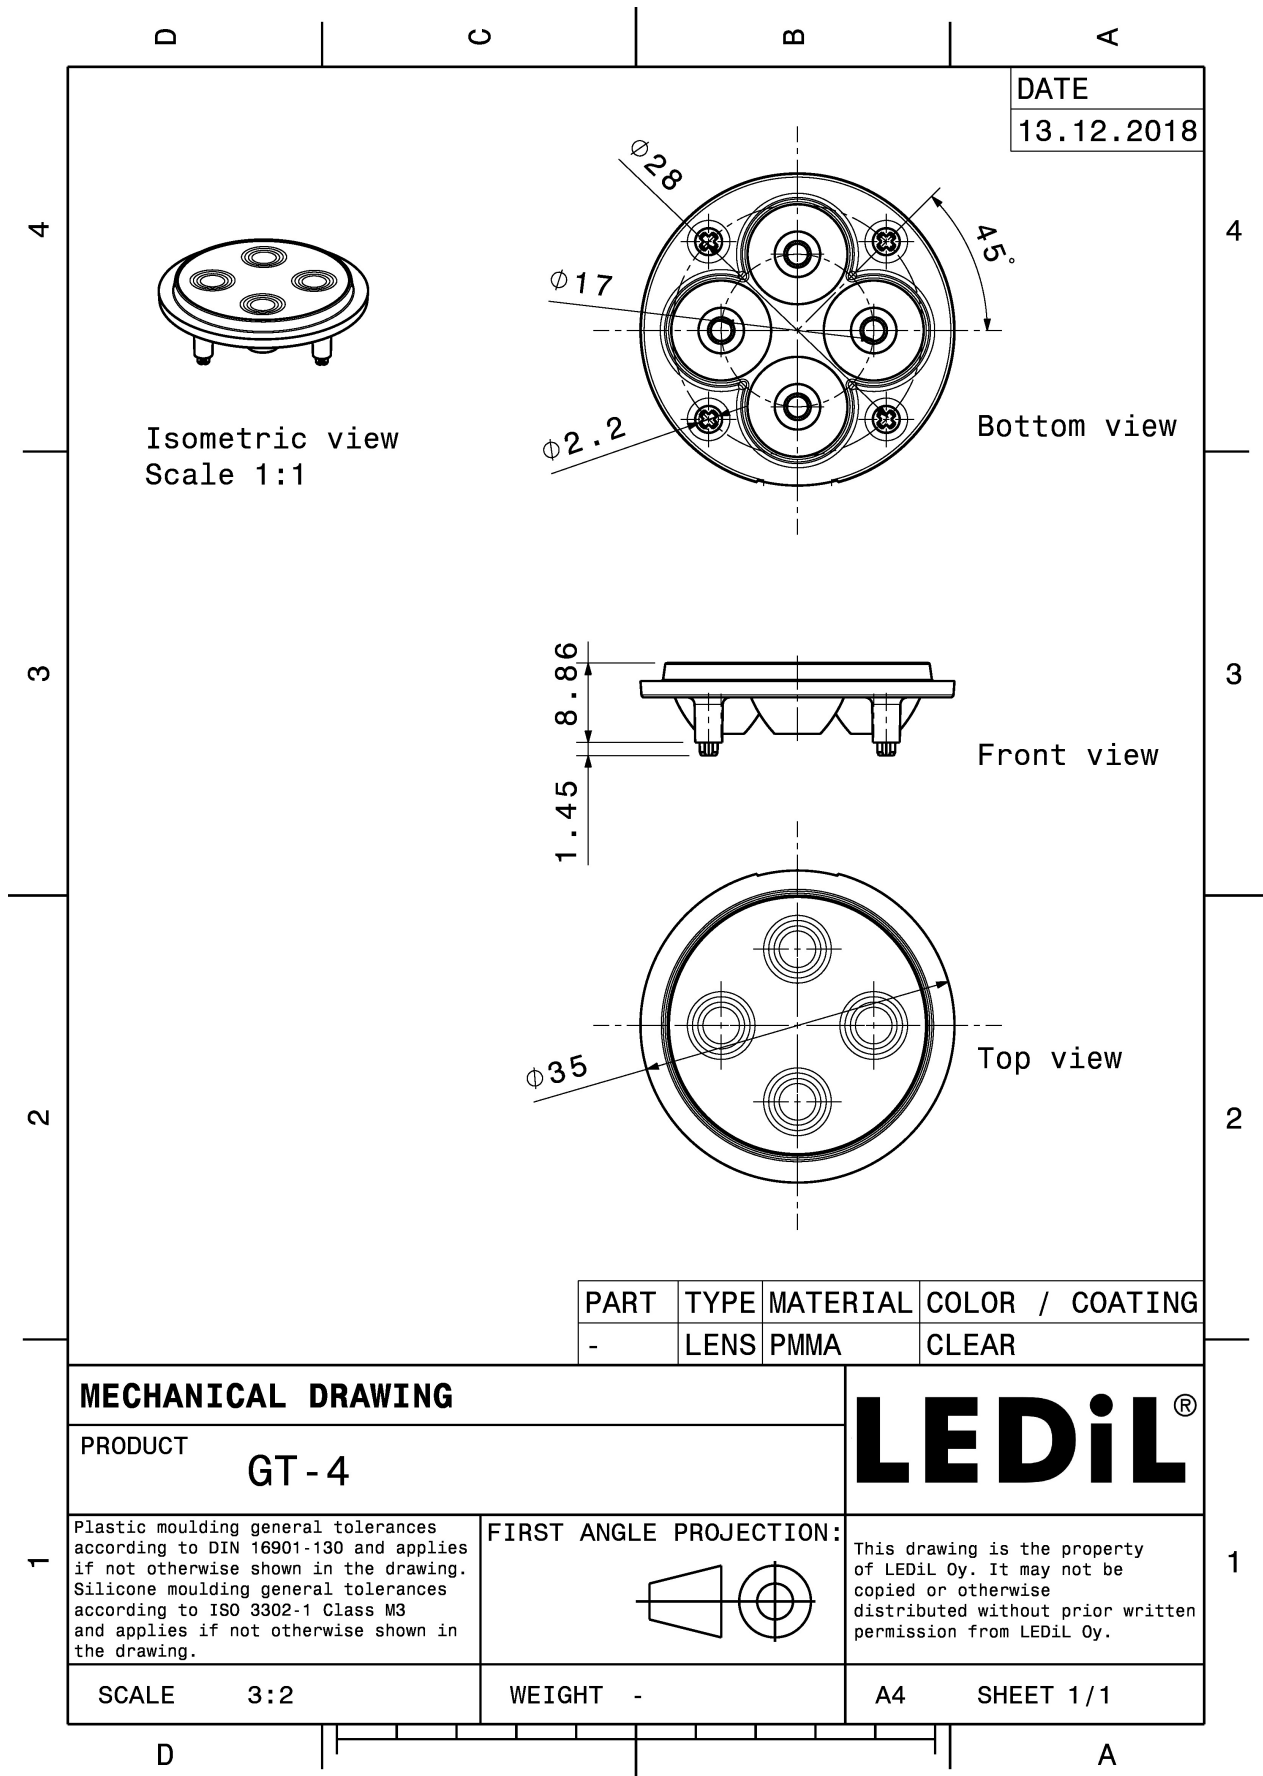

GT4-M

~30° medium beam

TECHNICAL SPECIFICATIONS:

Dimensions	Ø 35.0 mm
Height	9 mm
Fastening	glue, pin
ROHS compliant	yes ⓘ

MATERIAL SPECIFICATIONS:

Component	Type	Material	Colour	Finish
GT4-M	Multi-lens	PMMA	clear	

ORDERING INFORMATION:

Component	Qty in box	MOQ	MPQ	Box weight (kg)
C10922_GT4-M » Box size: 300 x 250 x 250 mm	864	144	144	2.1

See also our general installation guide: www.ledil.com/installation_guide

PHOTOMETRIC DATA (MEASURED):