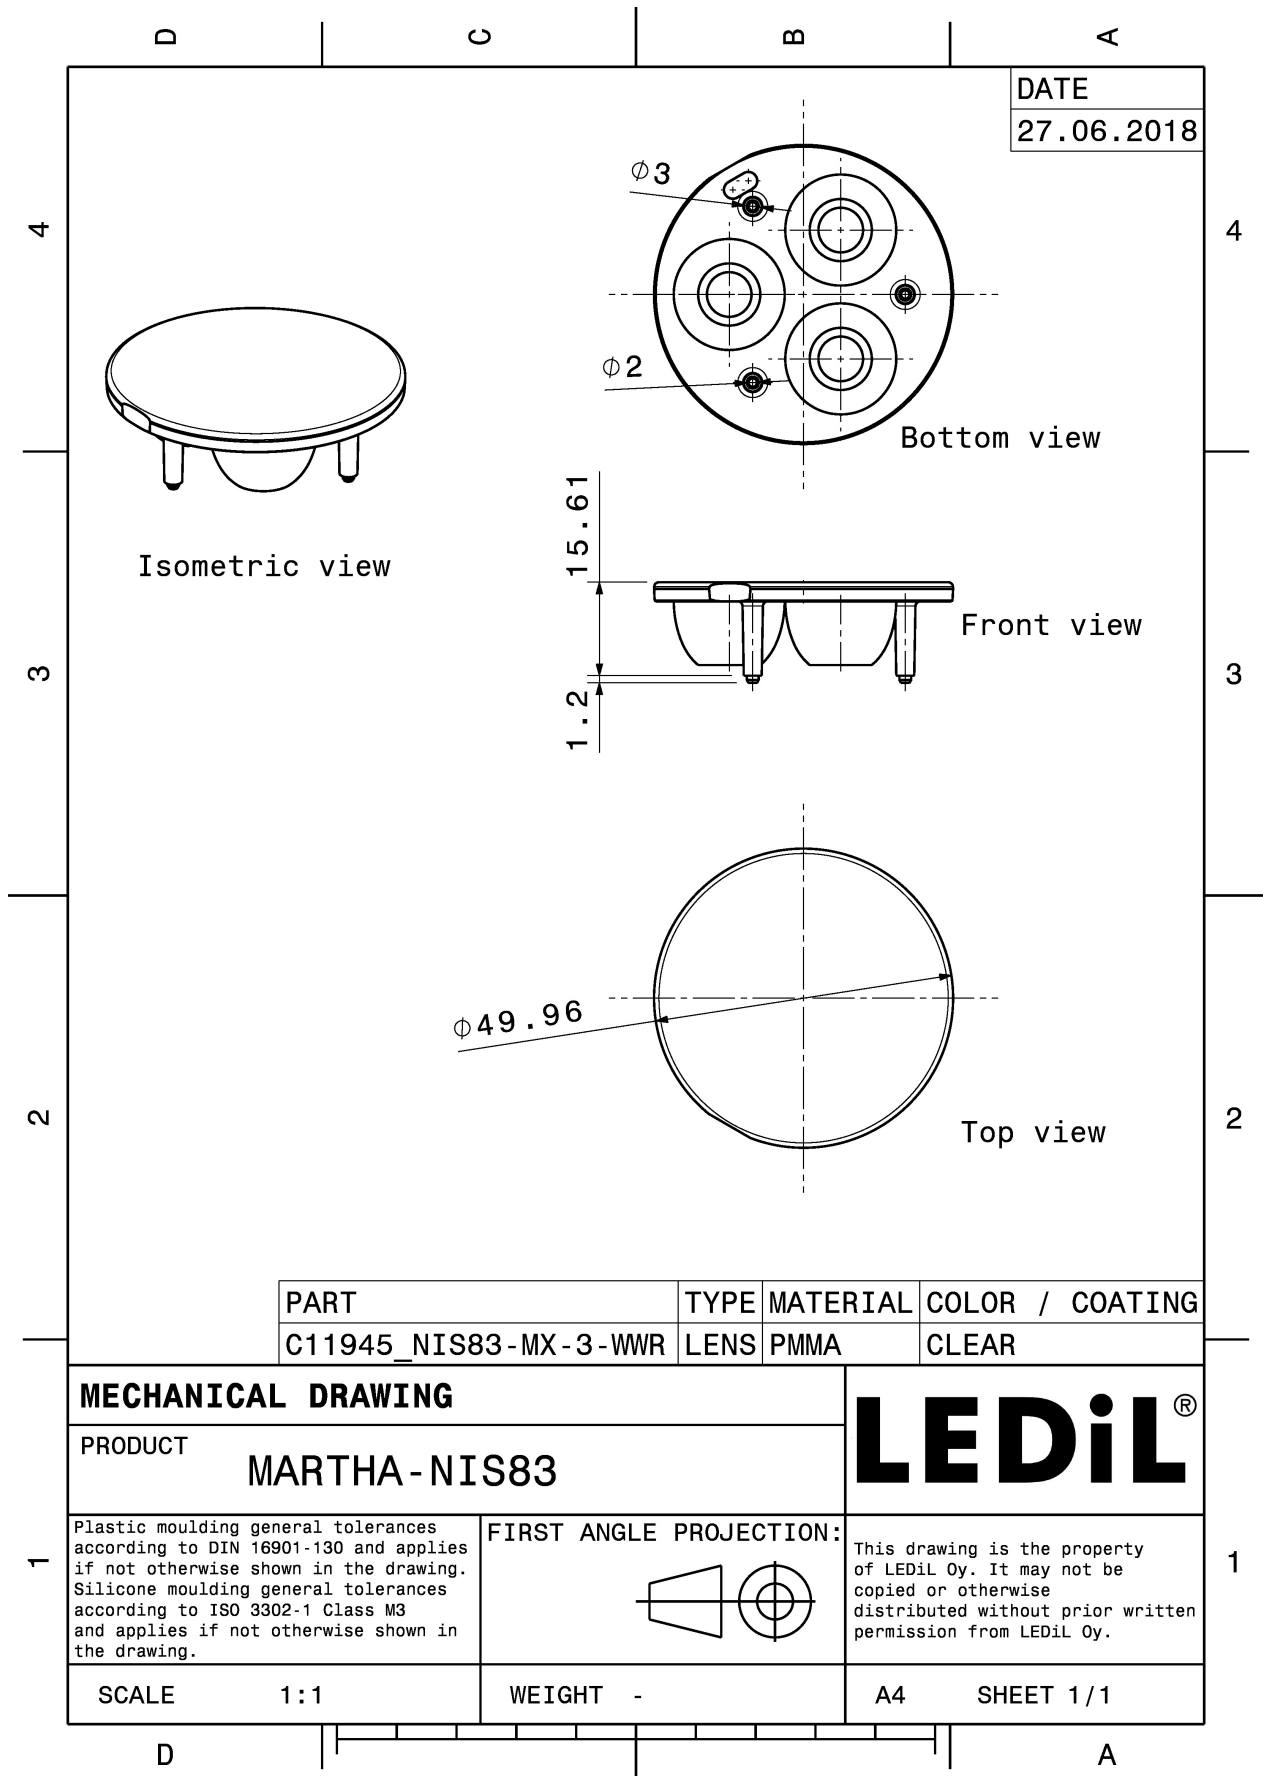

NIS83-MX-3-WWR

~50° wide round beam with space for O-ring in flange

SPECIFICATION:

Dimensions	Ø 50.0 mm
Height	15.3 mm
Fastening	glue, pin
ROHS compliant	yes ⓘ

MATERIALS:

Component	Type	Material	Colour	Finish
NIS83-MX-3-WWR	Multi-lens	PMMA	clear	

ORDERING INFORMATION:

Component	Qty in box	MOQ	MPQ	Box weight (kg)
C11945_NIS83-MX-3-WWR » Box size: 480 x 280 x 300 mm	364	112	28	6.4

See also our general installation guide: www.ledil.com/installation_guide