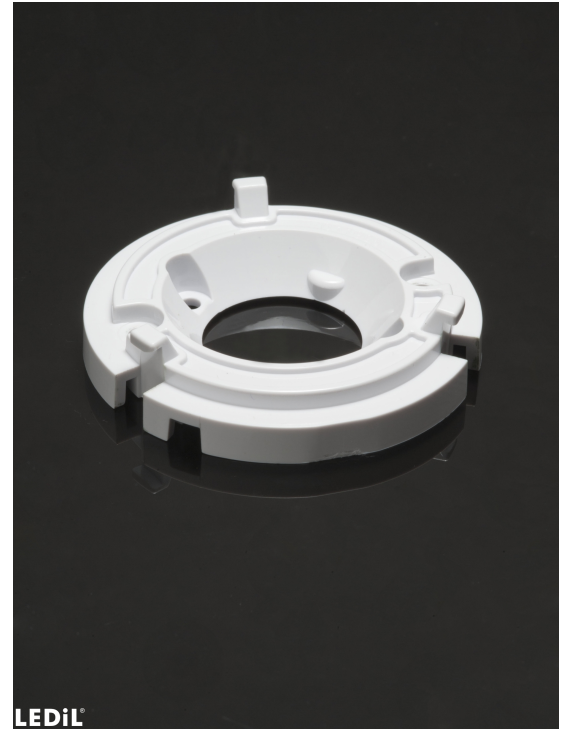

## LENA-STD-BASE-CL340

Basepart for LENA and LENINA reflectors.  
Compatible with Citizen CL-L340.

### SPECIFICATION:

Dimensions	Ø 58.6 mm
Height	13.3 mm
Fastening	screw
ROHS compliant	yes ⓘ

### MATERIALS:

Component	Type	Material	Colour	Finish
LENA-STD-BASE-CL340	Base part	PC	white	

### ORDERING INFORMATION:

Component	Qty in box	MOQ	MPQ	Box weight (kg)
C11995_LENA-STD-BASE-CL340 » Box size: 380 x 240 x 120 mm	60	60	60	1.0

See also our general installation guide: [www.ledil.com/installation\\_guide](http://www.ledil.com/installation_guide)