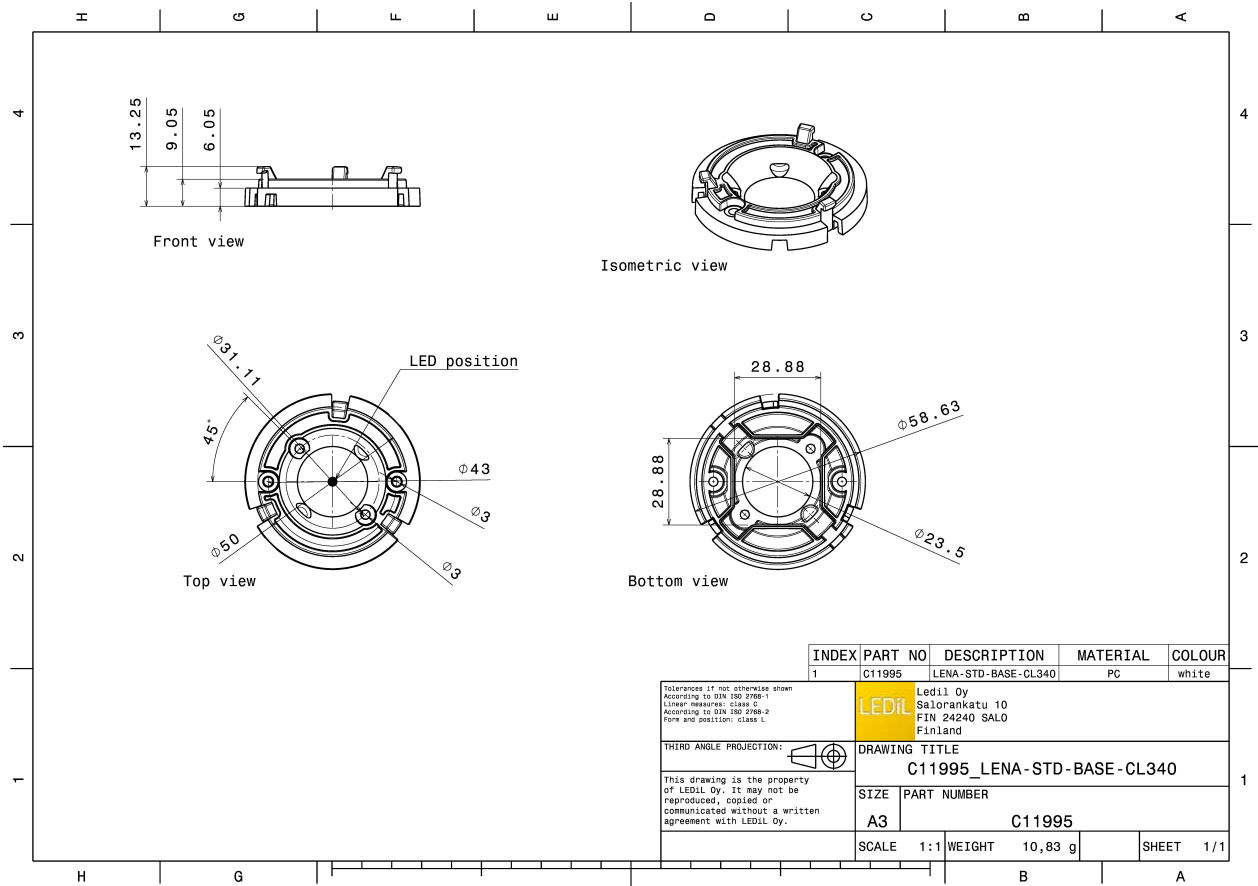

## LENA-STD-BASE-CL340

Basepart for LENA and LENINA reflectors.  
Compatible with Citizen CL-L340.

### SPECIFICATION:

Dimensions	Ø 58.6 mm
Height	13.3 mm
Fastening	screw
ROHS compliant	yes ⓘ

### MATERIALS:

Component	Type	Material	Colour	Finish
LENA-STD-BASE-CL340	Base part	PC	white	

### ORDERING INFORMATION:

Component	Qty in box	MOQ	MPQ	Box weight (kg)
C11995_LENA-STD-BASE-CL340 » Box size: 380 x 240 x 120 mm	60	60	60	1.0

See also our general installation guide: [www.ledil.com/installation\\_guide](http://www.ledil.com/installation_guide)