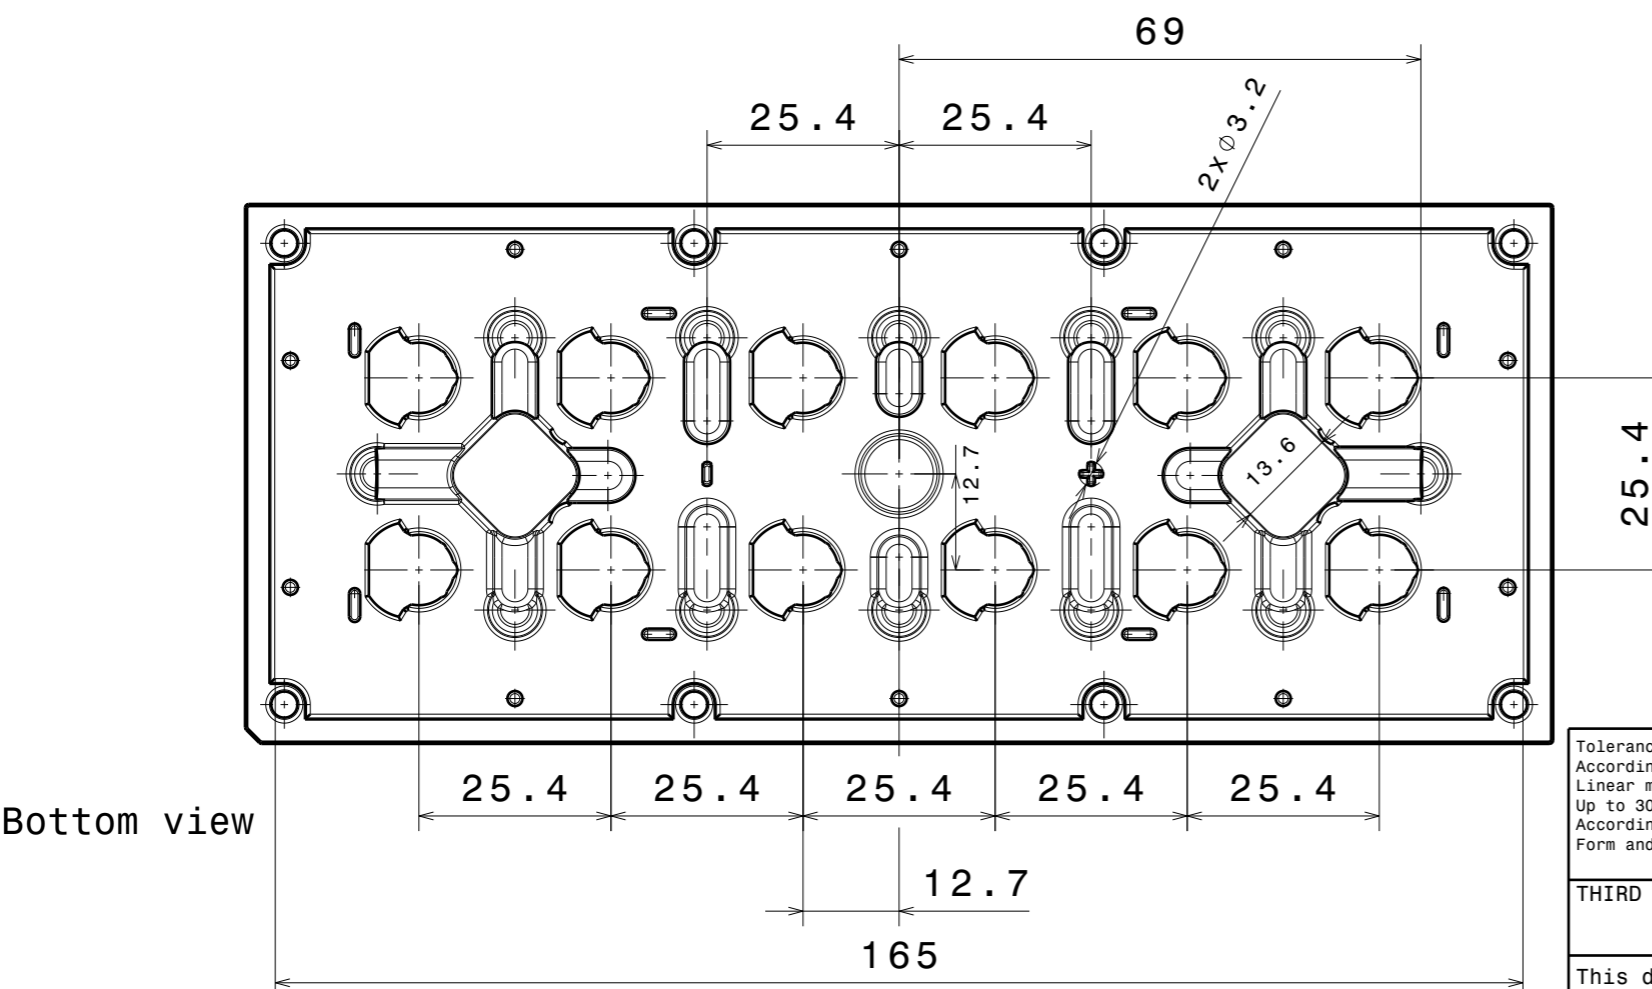

Section view B-B  
Scale: 2:1

Section view A-A

INDEX	PART NO	DESCRIPTION	MATERIAL	COLOUR
1	C13363	STRADA-IP-2X6-T2	PMMA	clear

**LEDiL** LediL Oy  
Salorankatu 10  
FIN 24240 SALO  
Finland

Tolerances if not otherwise shown  
According to DIN ISO 2768-1  
Linear measures:  
Up to 30mm class M, otherwise class C.  
According to DIN ISO 2768-2  
Form and position: class L

THIRD ANGLE PROJECTION:

DRAWING TITLE  
**C13363\_STRADA-IP-2X6-T2**

This drawing is the property  
of LEDiL Oy. It may not be  
reproduced, copied or  
communicated without a written  
agreement with LEDiL Oy.

SIZE PART NUMBER  
**A3 C13363**

SCALE 1:1 WEIGHT 51,1 g SHEET 1/1