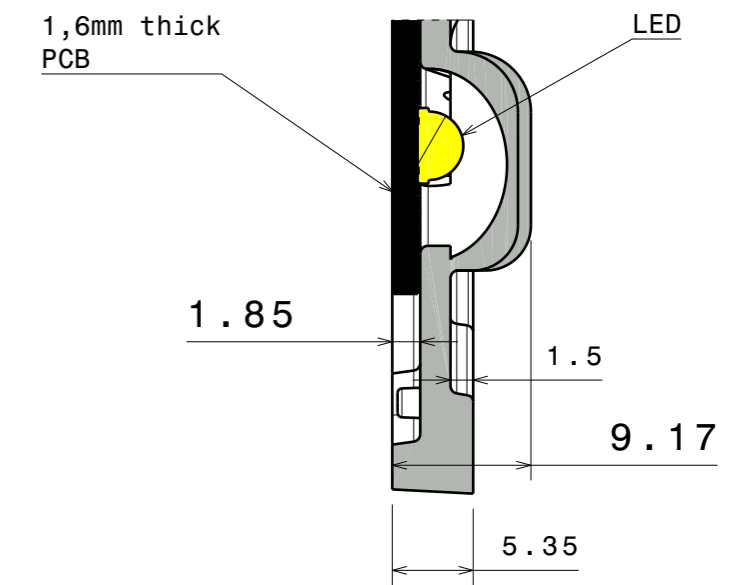

Section view B-B  
Scale: 2:1

Section view A-A

INDEX	PART NO	DESCRIPTION	MATERIAL	COLOUR
1	C13363	STRADA-IP-2X6-T2	PMMA	clear

**LEDiL** LediL Oy  
Salorankatu 10  
FIN 24240 SALO  
Finland

Tolerances if not otherwise shown  
According to DIN ISO 2768-1  
Linear measures:  
Up to 30mm class M, otherwise class C.  
According to DIN ISO 2768-2  
Form and position: class L

THIRD ANGLE PROJECTION:

DRAWING TITLE  
**C13363\_STRADA-IP-2X6-T2**

This drawing is the property  
of LEDiL Oy. It may not be  
reproduced, copied or  
communicated without a written  
agreement with LEDiL Oy.

SIZE PART NUMBER  
**A3 C13363**

SCALE 1:1 WEIGHT 51,1 g SHEET 1/1