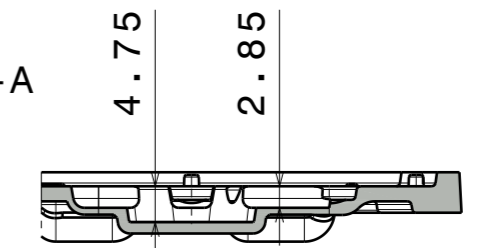

Section view B-B  
Scale: 2:1

Section view A-A

INDEX	PART NO	DESCRIPTION	MATERIAL	COLOUR
1	C13363	STRADA-IP-2X6-T2	PMMA	clear

**LEDiL** LediL Oy  
Salorankatu 10  
FIN 24240 SALO  
Finland

Tolerances if not otherwise shown  
According to DIN ISO 2768-1  
Linear measures:  
Up to 30mm class M, otherwise class C.  
According to DIN ISO 2768-2  
Form and position: class L

SIZE PART NUMBER  
**A3 C13363**

SCALE 1:1 WEIGHT 51,1 g SHEET 1/1