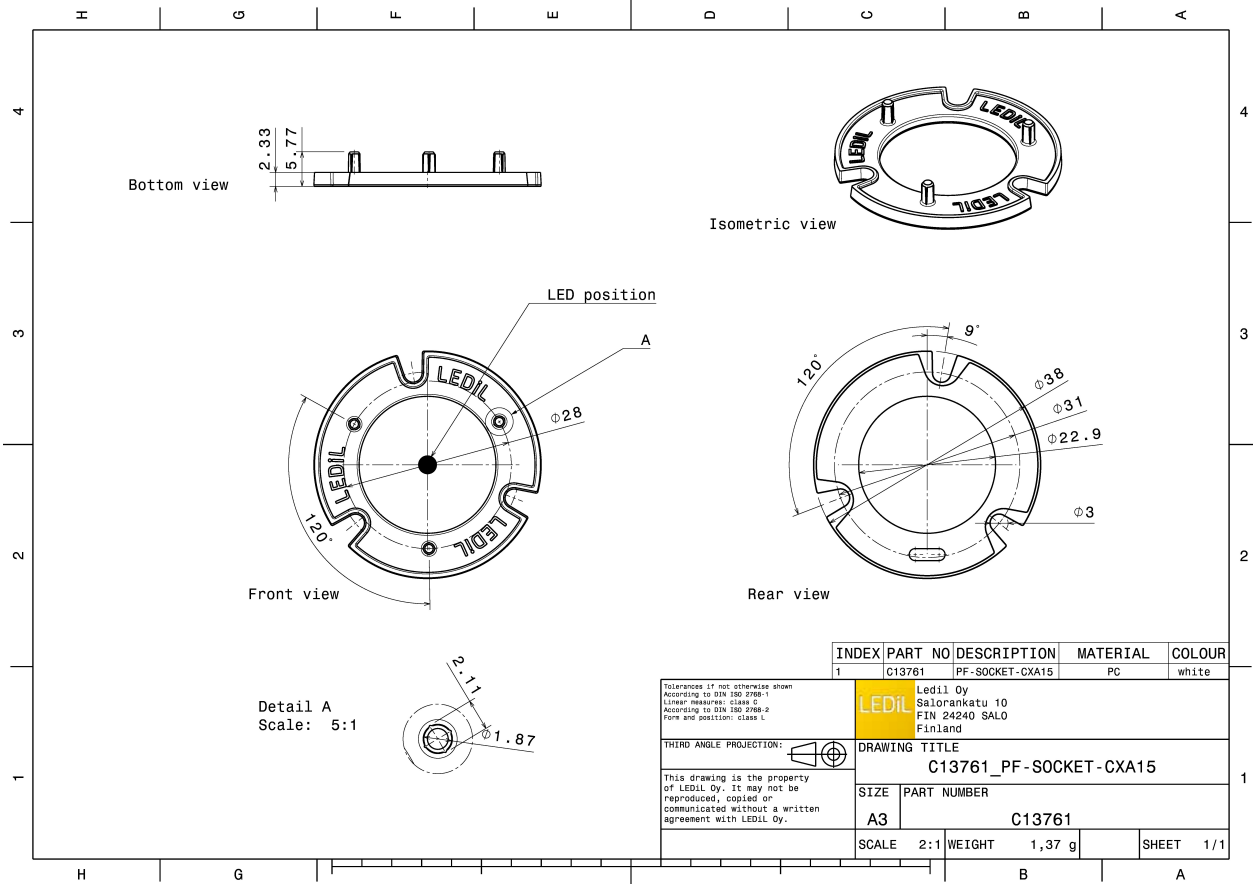

### SPECIFICATION:

Dimensions	Ø 38.0 mm
Height	2.3 mm
Fastening	glue, screw
ROHS compliant	yes ⓘ

### ORDERING INFORMATION:

Component	Qty in box	MOQ	MPQ	Box weight (kg)
C13761_PF-SOCKET-CXA15 » Box size: 480 x 280 x 300 mm	4608	128	32	7.0

See also our general installation guide: [www.ledil.com/installation\\_guide](http://www.ledil.com/installation_guide)