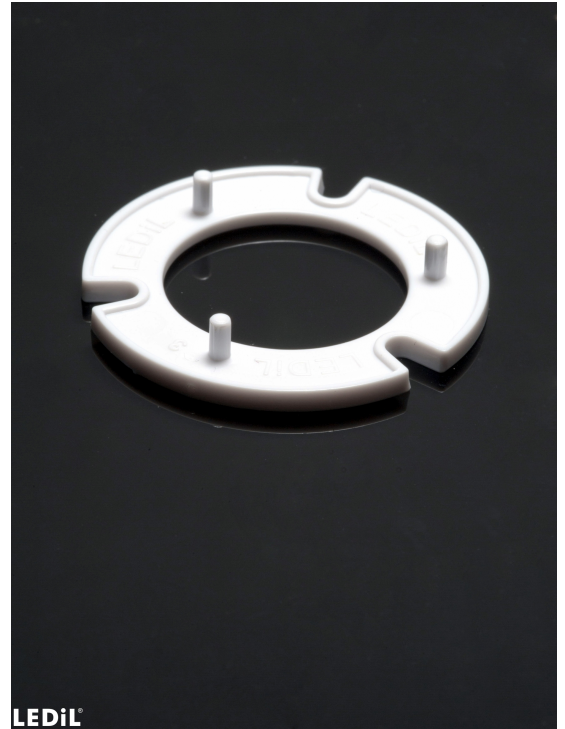

## PF-SOCKET-CXA15

Socket with press fit interface. Compatible with MIRELLA-PF and BARBARA-PF for CREE CXA/B 15xx.

### SPECIFICATION:

Dimensions	Ø 38.0 mm
Height	2.3 mm
Fastening	glue, screw
ROHS compliant	yes ⓘ

### MATERIALS:

Component	Type	Material	Colour	Finish
PF-SOCKET-CXA15	Base part	PC	white	

### ORDERING INFORMATION:

Component	Qty in box	MOQ	MPQ	Box weight (kg)
C13761_PF-SOCKET-CXA15 » Box size: 480 x 280 x 300 mm	4608	128	32	7.0

See also our general installation guide: [www.ledil.com/installation\\_guide](http://www.ledil.com/installation_guide)