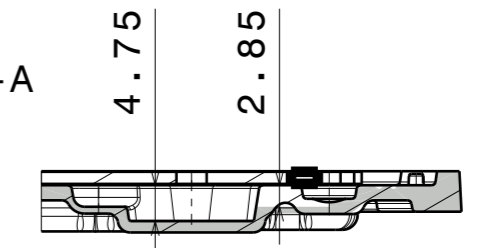

Section view B-B
Scale: 2:1

Section view A-A

INDEX	PART NO	DESCRIPTION	MATERIAL	COLOUR
1	C14017	STRADA-IP-2X6-DWC-90	PMMA	clear

Tolerances if not otherwise shown
According to DIN ISO 2768-1
Linear measures:
Up to 30mm class M, otherwise class C.
According to DIN ISO 2768-2
Form and position: class L

SIZE **A3** PART NUMBER **C14017**

SCALE 1:1 WEIGHT 46,2 g SHEET 1/1