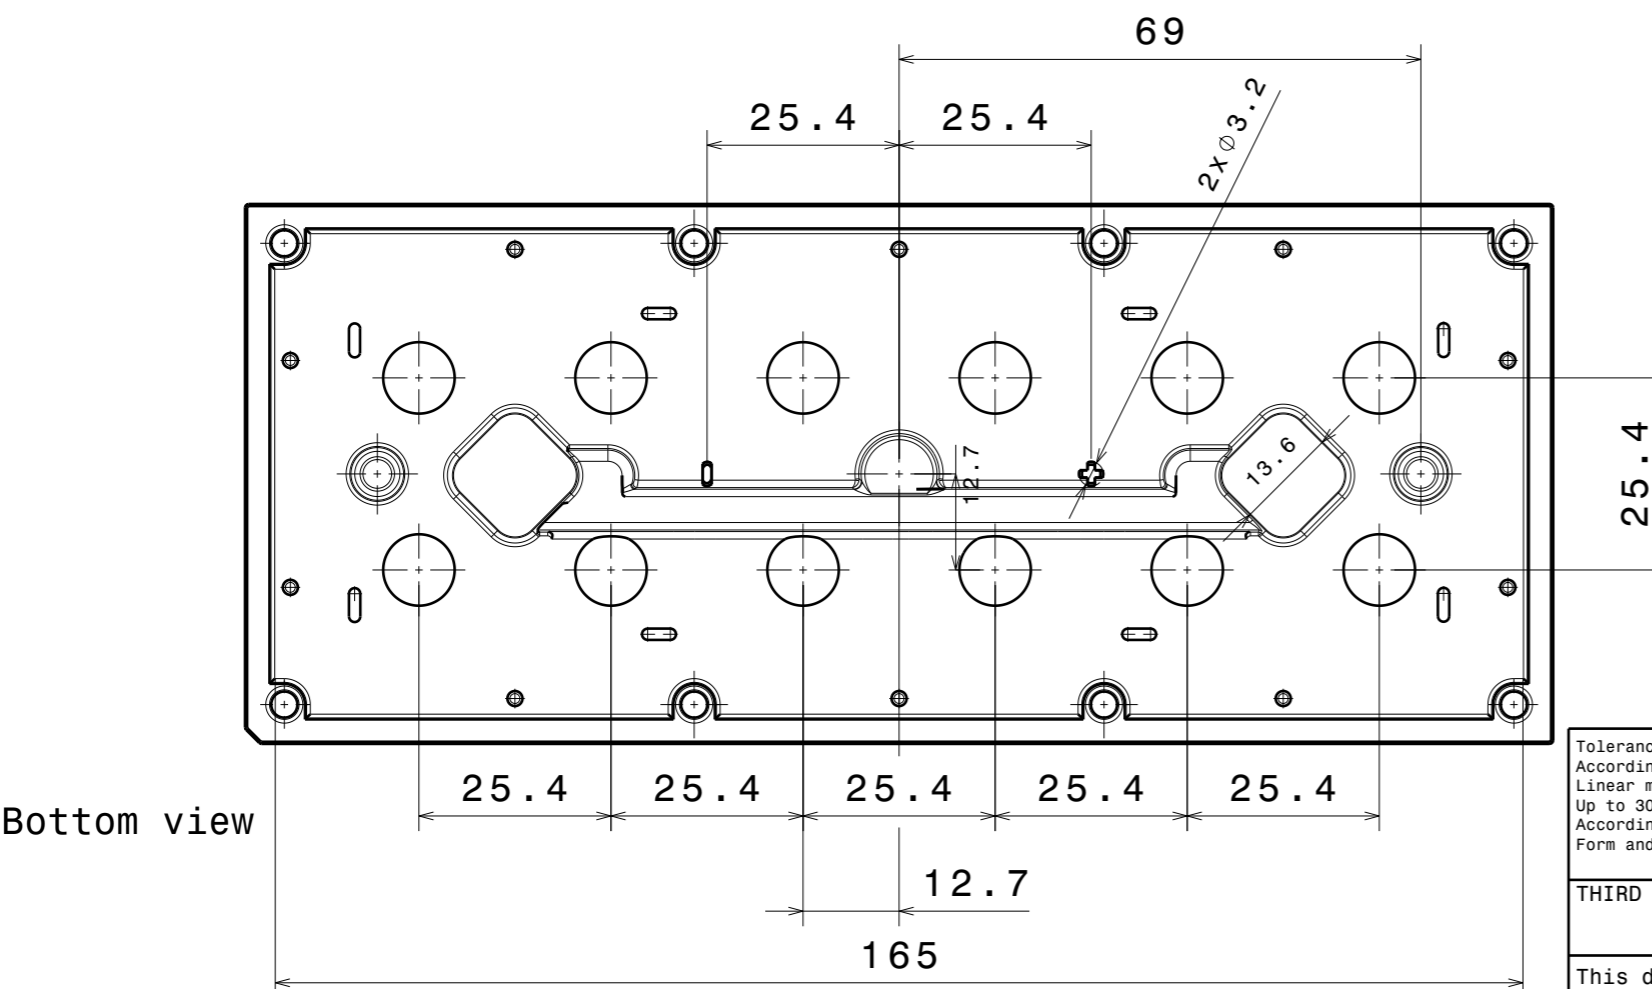

Section view B-B
Scale: 2:1

Section view A-A

INDEX	PART NO	DESCRIPTION	MATERIAL	COLOUR
1	C14017	STRADA-IP-2X6-DWC-90	PMMA	clear

Tolerances if not otherwise shown
According to DIN ISO 2768-1
Linear measures:
Up to 30mm class M, otherwise class C.
According to DIN ISO 2768-2
Form and position: class L

LEDiL LediL Oy
Salorankatu 10
FIN 24240 SALO
Finland

THIRD ANGLE PROJECTION:

DRAWING TITLE
C14017_STRADA-IP-2X6-DWC-90

This drawing is the property of LEDiL Oy. It may not be reproduced, copied or communicated without a written agreement with LEDiL Oy.

SIZE **A3** PART NUMBER **C14017**

SCALE 1:1 WEIGHT 46,2 g SHEET 1/1