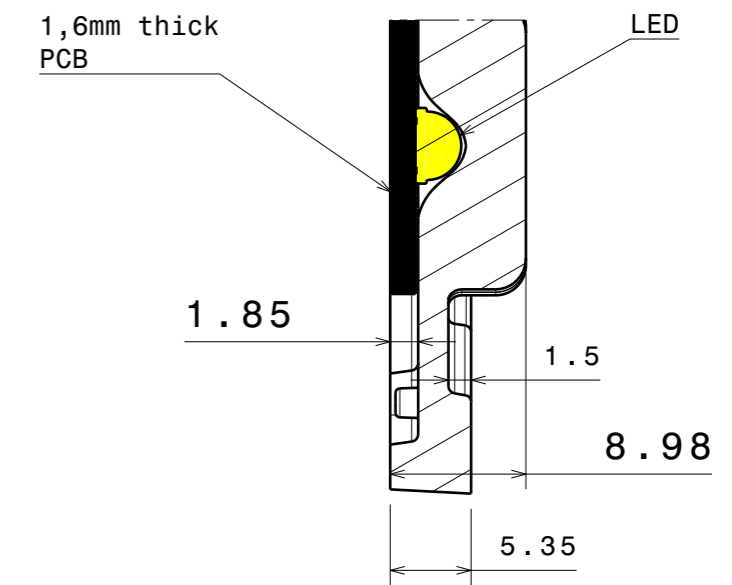

Section view B-B
Scale: 2:1

Section view A-A

INDEX	PART NO	DESCRIPTION	MATERIAL	COLOUR
1	C14017	STRADA-IP-2X6-DWC-90	PMMA	clear

Tolerances if not otherwise shown
According to DIN ISO 2768-1
Linear measures:
Up to 30mm class M, otherwise class C.
According to DIN ISO 2768-2
Form and position: class L

SIZE **A3** PART NUMBER **C14017**

SCALE 1:1 WEIGHT 46,2 g SHEET 1/1