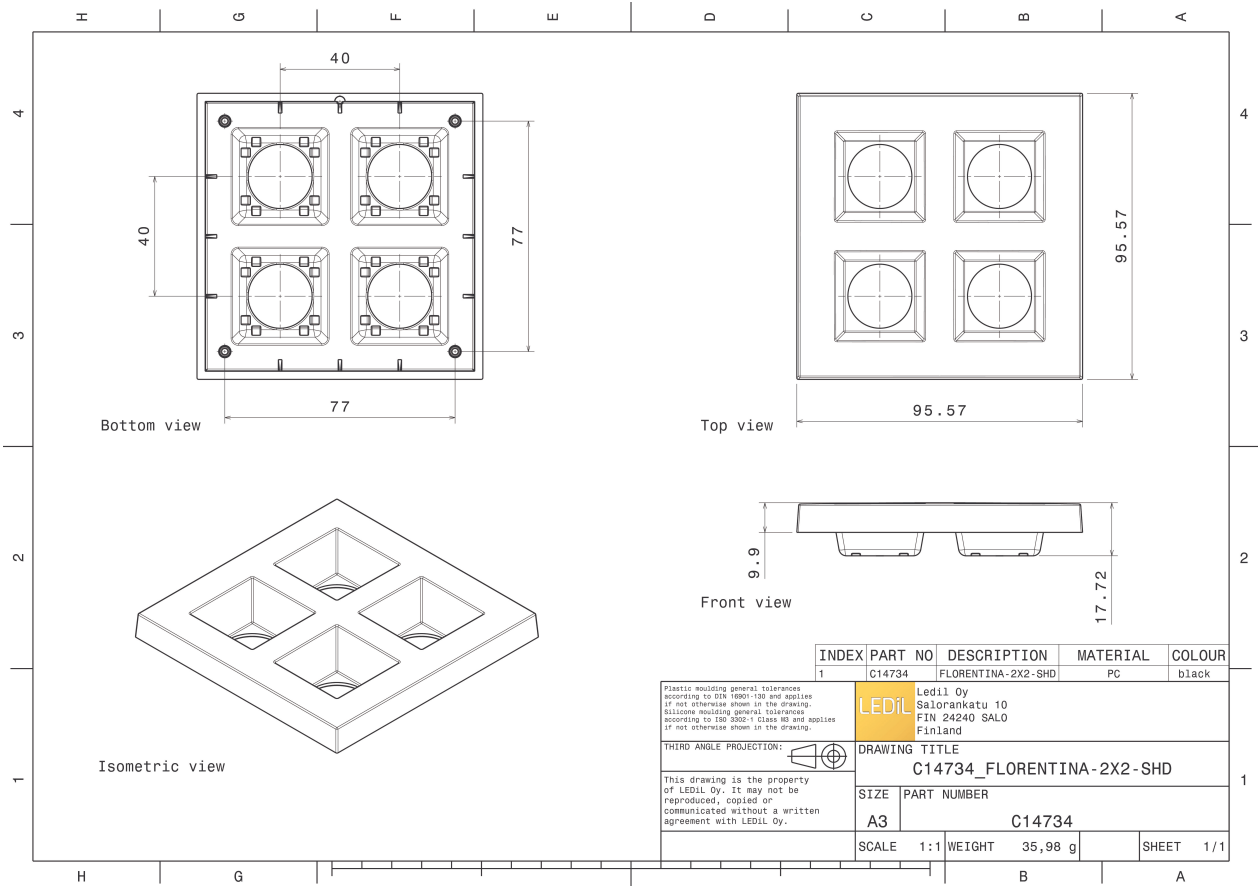

FLORENTINA-2X2-SHD

Black shade for FLORENTINA-2X2 assemblies

TECHNICAL SPECIFICATIONS:

| | |
|----------------|----------------|
| Dimensions | 95.6 x 95.6 mm |
| Height | 17.7 mm |
| Fastening | pin |
| ROHS compliant | yes ⓘ |

MATERIAL SPECIFICATIONS:

| Component | Type | Material | Colour | Finish |
|--------------------|-------|----------|--------|--------|
| FLORENTINA-2X2-SHD | Shade | PC | black | |

ORDERING INFORMATION:

| Component | Qty in box | MOQ | MPQ | Box weight (kg) |
|---|------------|-----|-----|-----------------|
| C14734_FLORENTINA-2X2-SHD » Box size: 451 x 241 x 298 mm | 248 | 24 | 1 | 10.0 |

See also our general installation guide: www.ledil.com/installation_guide