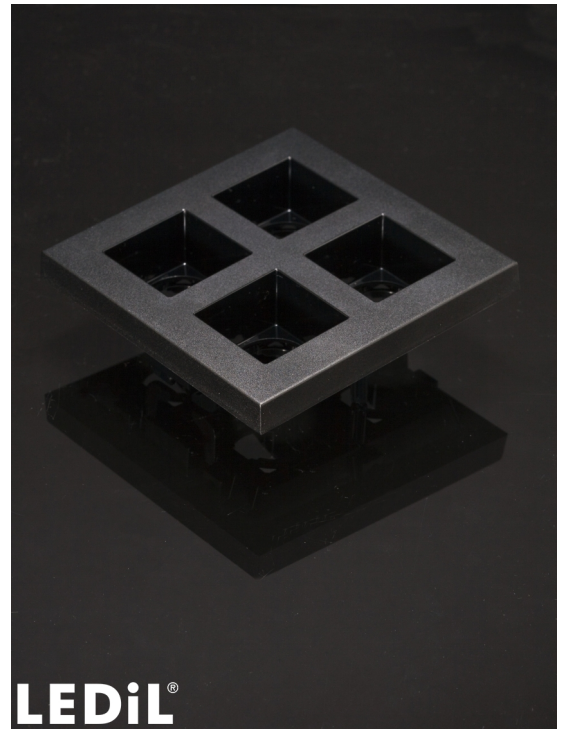

FLORENTINA-2X2-SHD

Black shade for FLORENTINA-2X2 assemblies

TECHNICAL SPECIFICATIONS:

| | |
|----------------|----------------|
| Dimensions | 95.6 x 95.6 mm |
| Height | 17.7 mm |
| Fastening | pin |
| ROHS compliant | yes ⓘ |

MATERIAL SPECIFICATIONS:

| Component | Type | Material | Colour | Finish |
|--------------------|-------|----------|--------|--------|
| FLORENTINA-2X2-SHD | Shade | PC | black | |

ORDERING INFORMATION:

| Component | Qty in box | MOQ | MPQ | Box weight (kg) |
|---|------------|-----|-----|-----------------|
| C14734_FLORENTINA-2X2-SHD » Box size: 451 x 241 x 298 mm | 248 | 24 | 1 | 10.0 |

See also our general installation guide: www.ledil.com/installation_guide