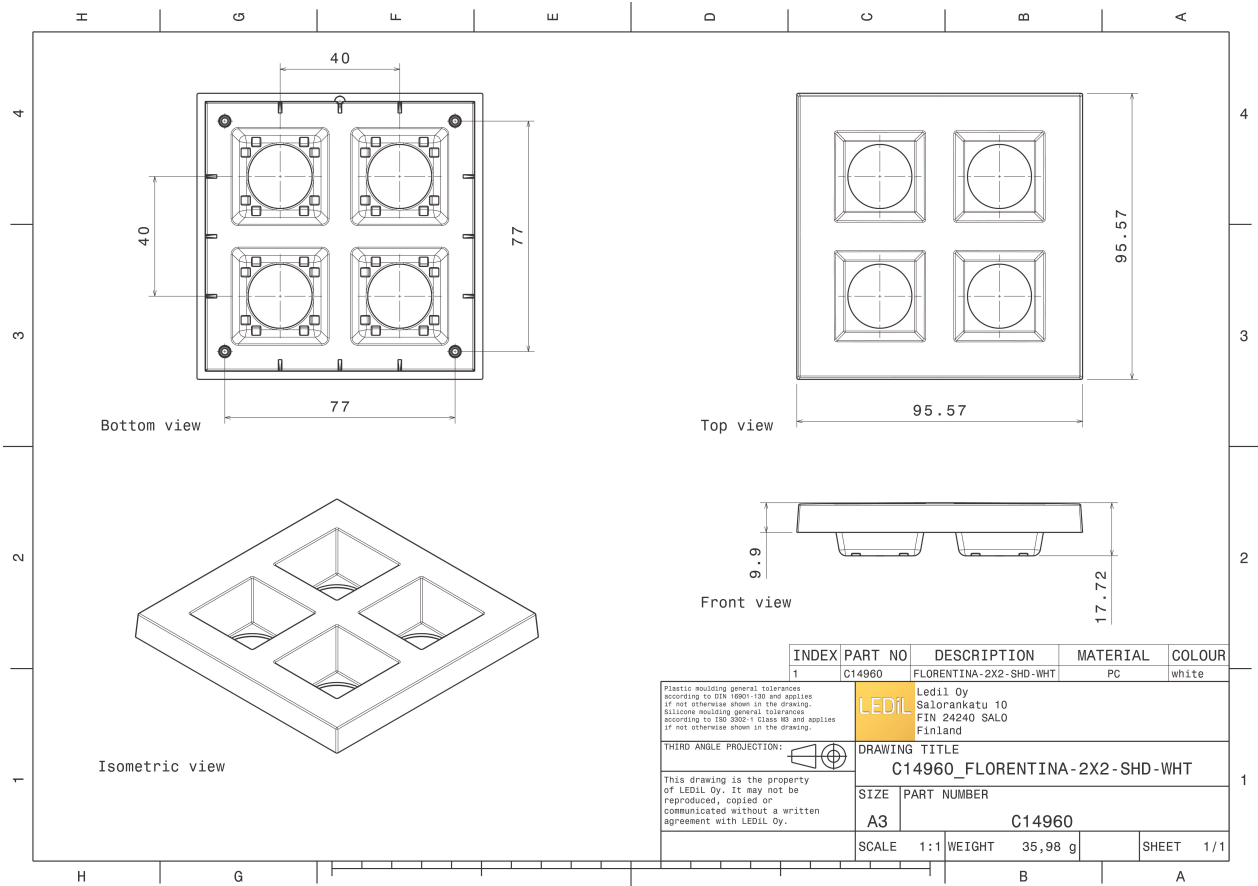

FLORENTINA-2X2-SHD-WHT

White shade for FLORENTINA-2X2 assemblies

SPECIFICATION:

Dimensions	95.6 x 95.6 mm
Height	17.7 mm
Fastening	pin
ROHS compliant	yes ⓘ

MATERIALS:

Component	Type	Material	Colour	Finish
FLORENTINA-2X2-SHD-WHT	Shade	PC	white	

ORDERING INFORMATION:

Component	Qty in box	MOQ	MPQ	Box weight (kg)
C14960_FLORENTINA-2X2-SHD-WHT » Box size: 451 x 241 x 298 mm	248	24	1	10.0

See also our general installation guide: www.ledil.com/installation_guide