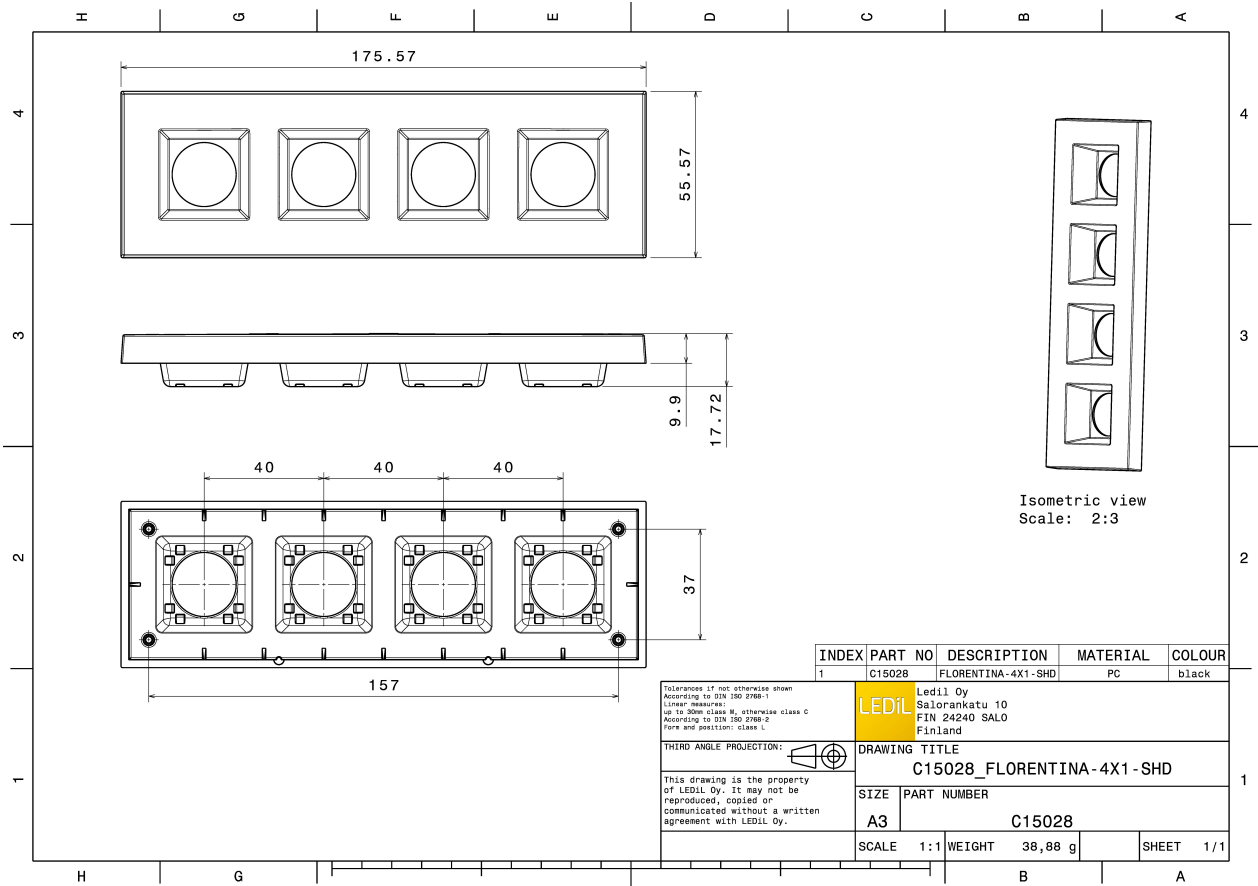

### SPECIFICATION:

Dimensions	175.6 x 55.6 mm
Height	17.7 mm
Fastening	screw
ROHS compliant	yes ⓘ

### ORDERING INFORMATION:

Component	Qty in box	MOQ	MPQ	Box weight (kg)
C15028_FLORENTINA-4X1-SHD » Box size: 356 x 356 x 292 mm	184	80	2	8.0

See also our general installation guide: [www.ledil.com/installation\\_guide](http://www.ledil.com/installation_guide)