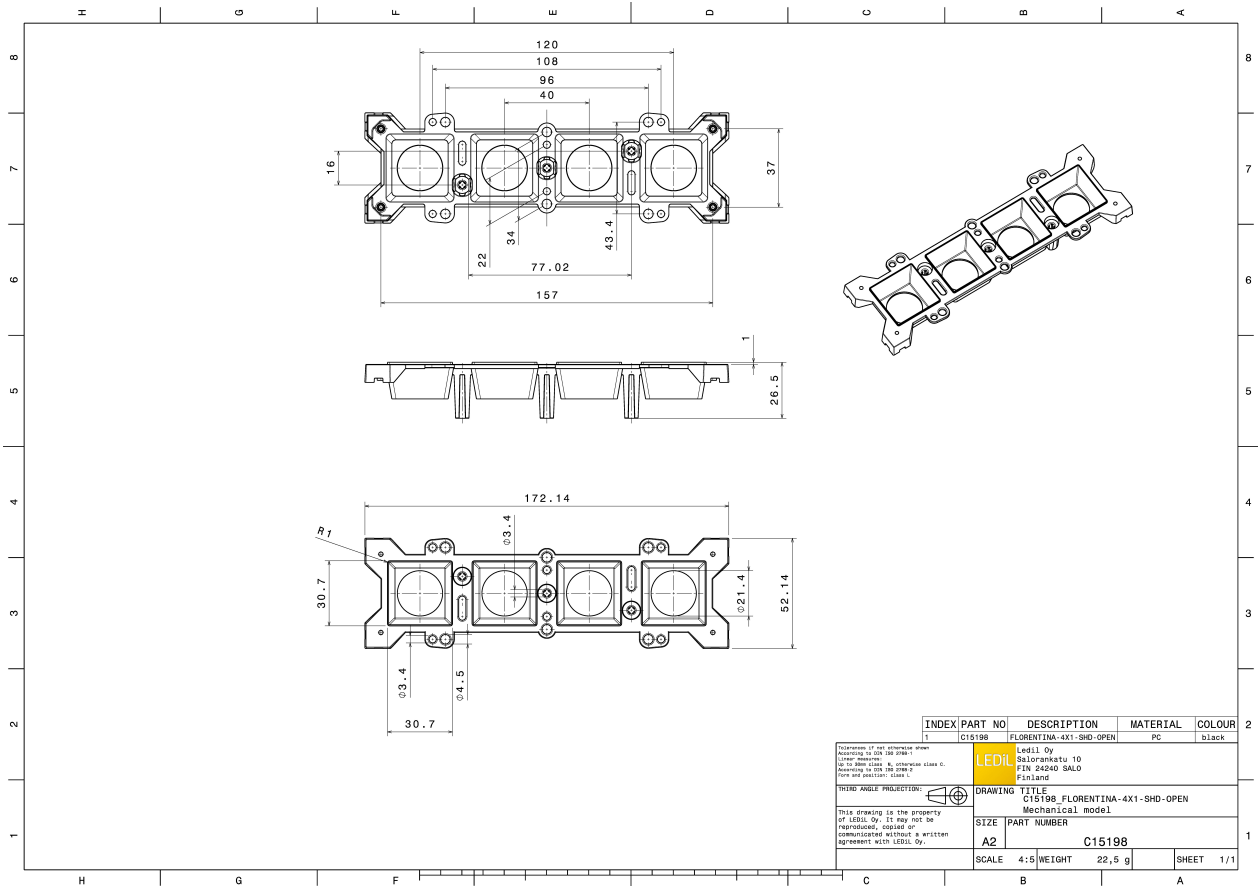

### SPECIFICATION:

Dimensions	172.1 x 52.1 mm
Height	26.5 mm
Fastening	screw
ROHS compliant	yes ⓘ

### ORDERING INFORMATION:

Component	Qty in box	MOQ	MPQ	Box weight (kg)
C15198_FLORENTINA-4X1-SHD-OPEN » Box size: 476 x 273 x 292 mm	72		8	3.2

LEDiL

See also our general installation guide: [www.ledil.com/installation\\_guide](http://www.ledil.com/installation_guide)