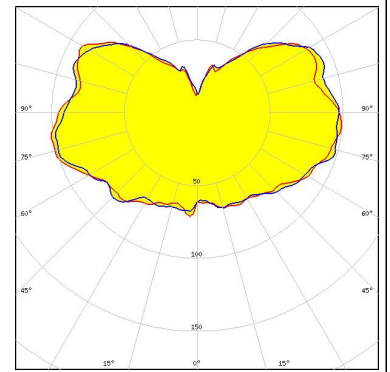

### SPECIFICATION:

Dimensions	Ø 24.0 mm
Height	14.2 mm
Fastening	glue, tape
ROHS compliant	yes ⓘ

### ORDERING INFORMATION:

Component	Qty in box	MOQ	MPQ	Box weight (kg)
C15419_ZORYA-MINI » Box size: 476 x 273 x 292 mm	2448	272	136	7.3

See also our general installation guide: [www.ledil.com/installation\\_guide](http://www.ledil.com/installation_guide)

### OPTICAL RESULTS (SIMULATED):

LED XM-L2  
 FWHM / FWTM 163.0° / 163.0°  
 Efficiency 94 %  
 Peak intensity 0.1 cd/lm  
 LEDs/each optic 1  
 Light colour White  
 Required components:

LED XP-E2  
 FWHM / FWTM 145.0° / 145.0°  
 Efficiency 94 %  
 Peak intensity 0.1 cd/lm  
 LEDs/each optic 1  
 Light colour White  
 Required components: