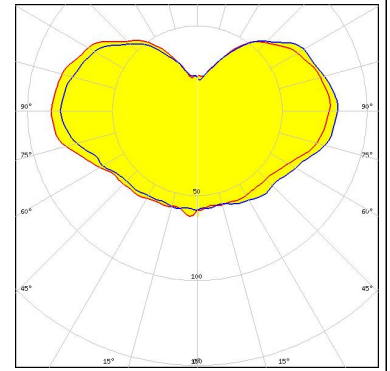

### SPECIFICATION:

Dimensions	Ø 24.0 mm
Height	14.2 mm
Fastening	glue, tape
ROHS compliant	yes ⓘ

### OPTICAL RESULTS (SIMULATED):

LED XM-L2  
 FWHM / FWTM 163.0° / 163.0°  
 Efficiency 94 %  
 Peak intensity 0.1 cd/lm  
 LEDs/each optic 1  
 Light colour White  
 Required components:

LED XP-E2  
 FWHM / FWTM 145.0° / 145.0°  
 Efficiency 94 %  
 Peak intensity 0.1 cd/lm  
 LEDs/each optic 1  
 Light colour White  
 Required components:

LED LUXEON 7070  
 FWHM / FWTM 297.0° / 358.0°  
 Efficiency 82 %  
 Peak intensity 0.1 cd/lm  
 LEDs/each optic 1  
 Light colour White  
 Required components:

LED LUXEON IR Domed 150 (L110-0xxx150000000)  
 FWHM / FWTM 216.0° / 240.0°  
 Efficiency 75 %  
 Peak intensity 0.1 cd/lm  
 LEDs/each optic 1  
 Light colour White  
 Required components:

### OPTICAL RESULTS (SIMULATED):

<p><b>NICHIA</b></p> <p>LED NF2x757G            FWHM / FWTM 270.0° / 353.0°            Efficiency 93 %            Peak intensity 0.1 cd/lm            LEDs/each optic 4            Light colour White            Required components:</p>	
<p><b>NICHIA</b></p> <p>LED NF2x757G            FWHM / FWTM 199.0° / 348.0°            Efficiency 93 %            Peak intensity 0.1 cd/lm            LEDs/each optic 9            Light colour White            Required components:</p>	
<p><b>OSRAM</b>  <small>Opto Semiconductors</small></p> <p>LED Duris S10            FWHM / FWTM 125.0° / 125.0°            Efficiency 94 %            Peak intensity 0.1 cd/lm            LEDs/each optic 1            Light colour White            Required components:</p>	