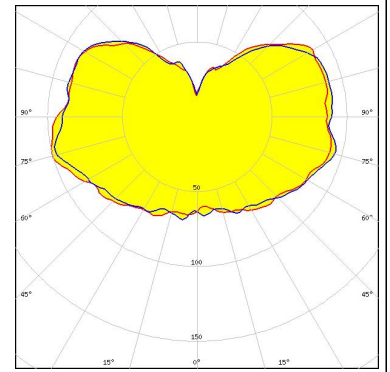

### SPECIFICATION:

Dimensions	Ø 24.0 mm
Height	14.2 mm
Fastening	glue, tape
ROHS compliant	yes ⓘ

### ORDERING INFORMATION:

Component	Qty in box	MOQ	MPQ	Box weight (kg)
C15419_ZORYA-MINI » Box size: 476 x 273 x 292 mm	2448	272	136	7.3

See also our general installation guide: [www.ledil.com/installation\\_guide](http://www.ledil.com/installation_guide)

### OPTICAL RESULTS (SIMULATED):

LED XM-L2  
 FWHM / FWTM 163.0° / 163.0°  
 Efficiency 94 %  
 Peak intensity 0.1 cd/lm  
 LEDs/each optic 1  
 Light colour White  
 Required components:

LED XP-E2  
 FWHM / FWTM 145.0° / 145.0°  
 Efficiency 94 %  
 Peak intensity 0.1 cd/lm  
 LEDs/each optic 1  
 Light colour White  
 Required components:

### OPTICAL RESULTS (SIMULATED):

<p><b>NICHIA</b></p> <p>LED NF2x757G            FWHM / FWTM 270.0° / 353.0°            Efficiency 93 %            Peak intensity 0.1 cd/lm            LEDs/each optic 4            Light colour White            Required components:</p>	
<p><b>NICHIA</b></p> <p>LED NF2x757G            FWHM / FWTM 199.0° / 348.0°            Efficiency 93 %            Peak intensity 0.1 cd/lm            LEDs/each optic 9            Light colour White            Required components:</p>	
<p><b>OSRAM</b>  <small>Opto Semiconductors</small></p> <p>LED Duris S10            FWHM / FWTM 125.0° / 125.0°            Efficiency 94 %            Peak intensity 0.1 cd/lm            LEDs/each optic 1            Light colour White            Required components:</p>	