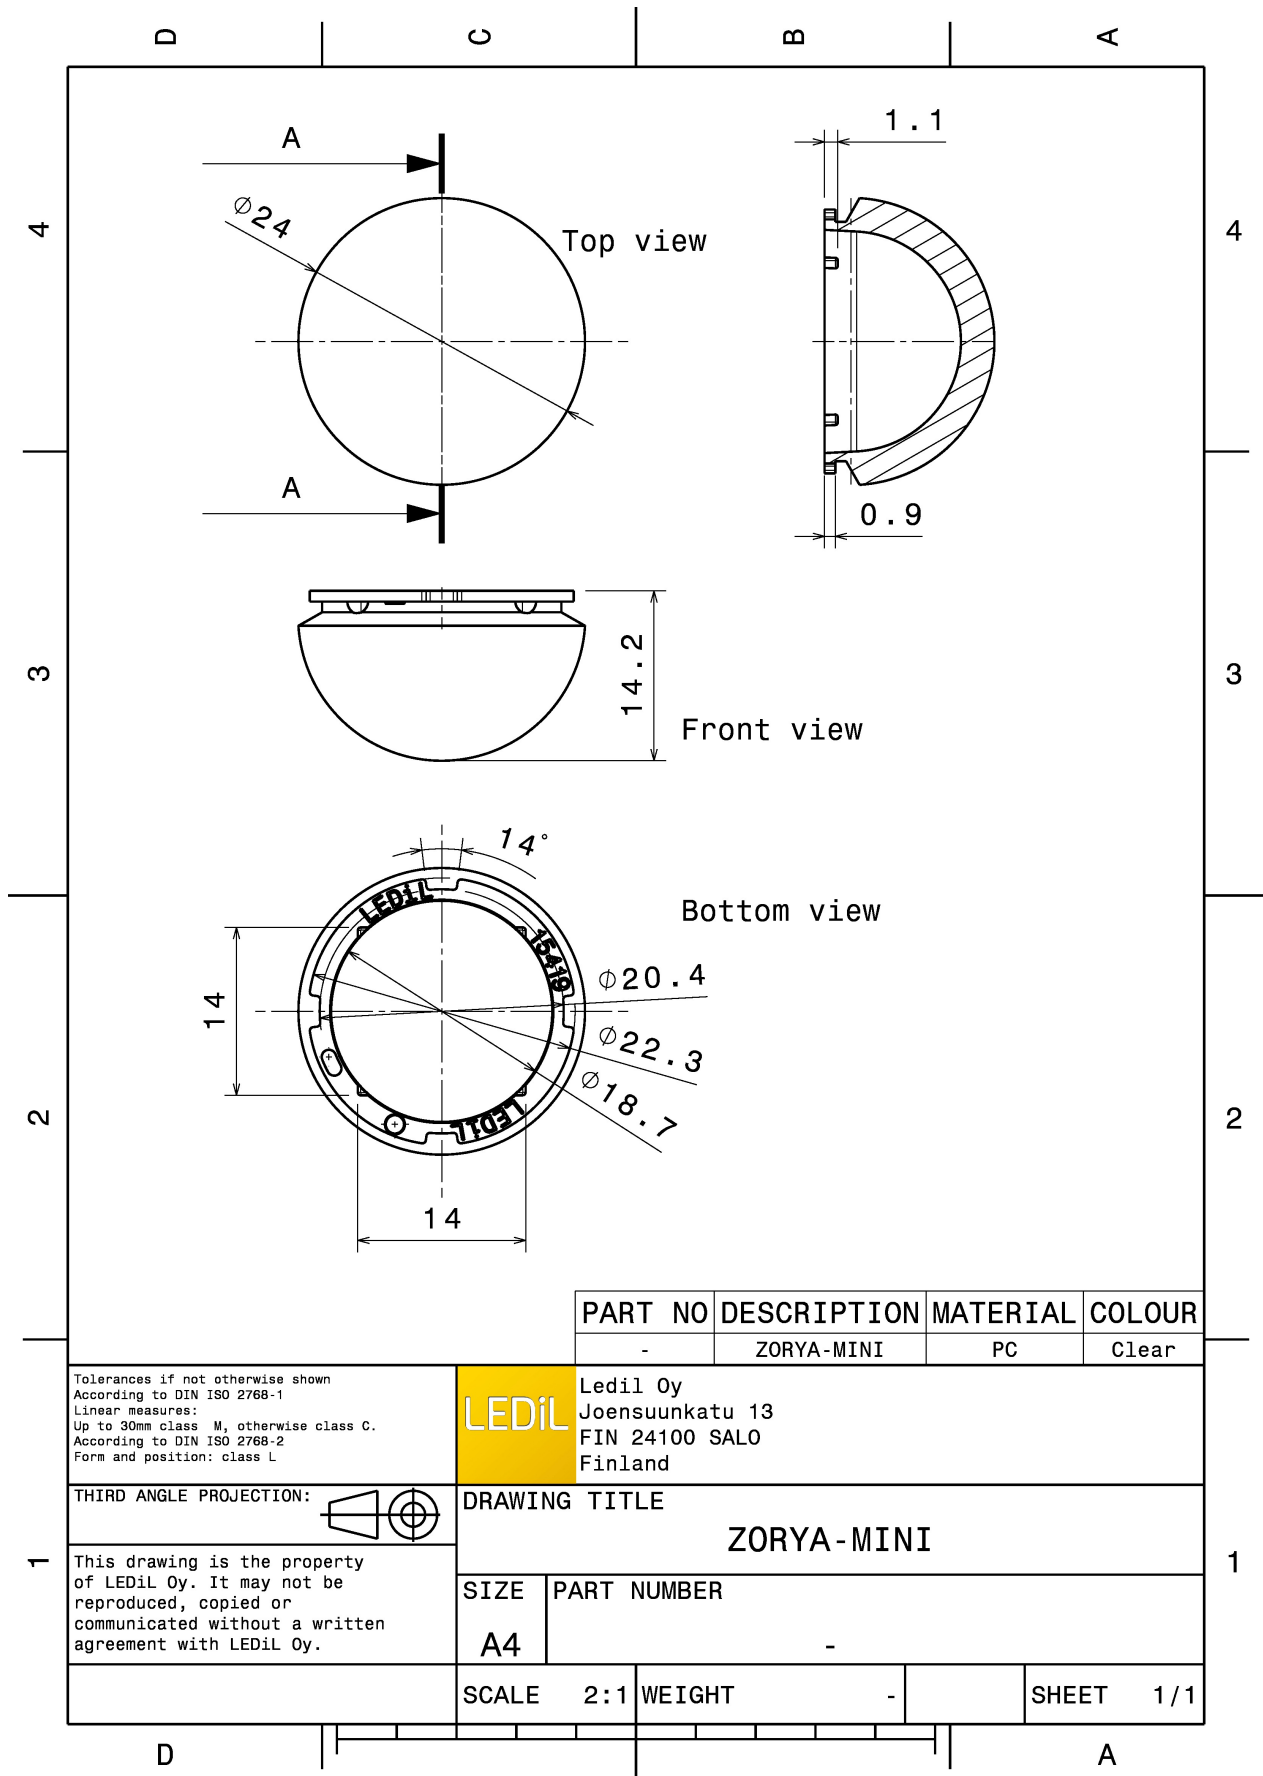

### SPECIFICATION:

Dimensions	Ø 24.0 mm
Height	14.2 mm
Fastening	glue, tape
ROHS compliant	yes ⓘ

### ORDERING INFORMATION:

Component	Qty in box	MOQ	MPQ	Box weight (kg)
C15419_ZORYA-MINI » Box size: 476 x 273 x 292 mm	2448	272	136	7.3

See also our general installation guide: [www.ledil.com/installation\\_guide](http://www.ledil.com/installation_guide)