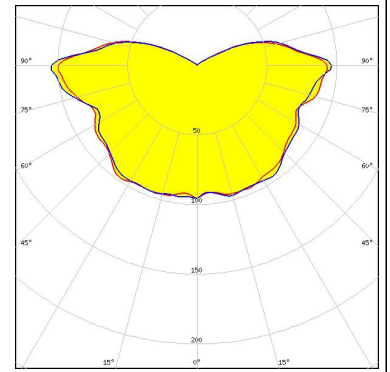

### SPECIFICATION:

Dimensions	Ø 24.0 mm
Height	14.2 mm
Fastening	glue, tape
ROHS compliant	yes ⓘ

### ORDERING INFORMATION:

Component	Qty in box	MOQ	MPQ	Box weight (kg)
C15419_ZORYA-MINI » Box size: 476 x 273 x 292 mm	2448	272	136	7.3

See also our general installation guide: [www.ledil.com/installation\\_guide](http://www.ledil.com/installation_guide)

### OPTICAL RESULTS (SIMULATED):

LED XM-L2  
 FWHM / FWTM 163.0° / 163.0°  
 Efficiency 94 %  
 Peak intensity 0.1 cd/lm  
 LEDs/each optic 1  
 Light colour White  
 Required components:

LED XP-E2  
 FWHM / FWTM 145.0° / 145.0°  
 Efficiency 94 %  
 Peak intensity 0.1 cd/lm  
 LEDs/each optic 1  
 Light colour White  
 Required components:

LED LUXEON 7070  
 FWHM / FWTM 297.0° / 358.0°  
 Efficiency 82 %  
 Peak intensity 0.1 cd/lm  
 LEDs/each optic 1  
 Light colour White  
 Required components:

LED LUXEON IR Domed 150 (L110-0xxx150000000)  
 FWHM / FWTM 216.0° / 240.0°  
 Efficiency 75 %  
 Peak intensity 0.1 cd/lm  
 LEDs/each optic 1  
 Light colour White  
 Required components: