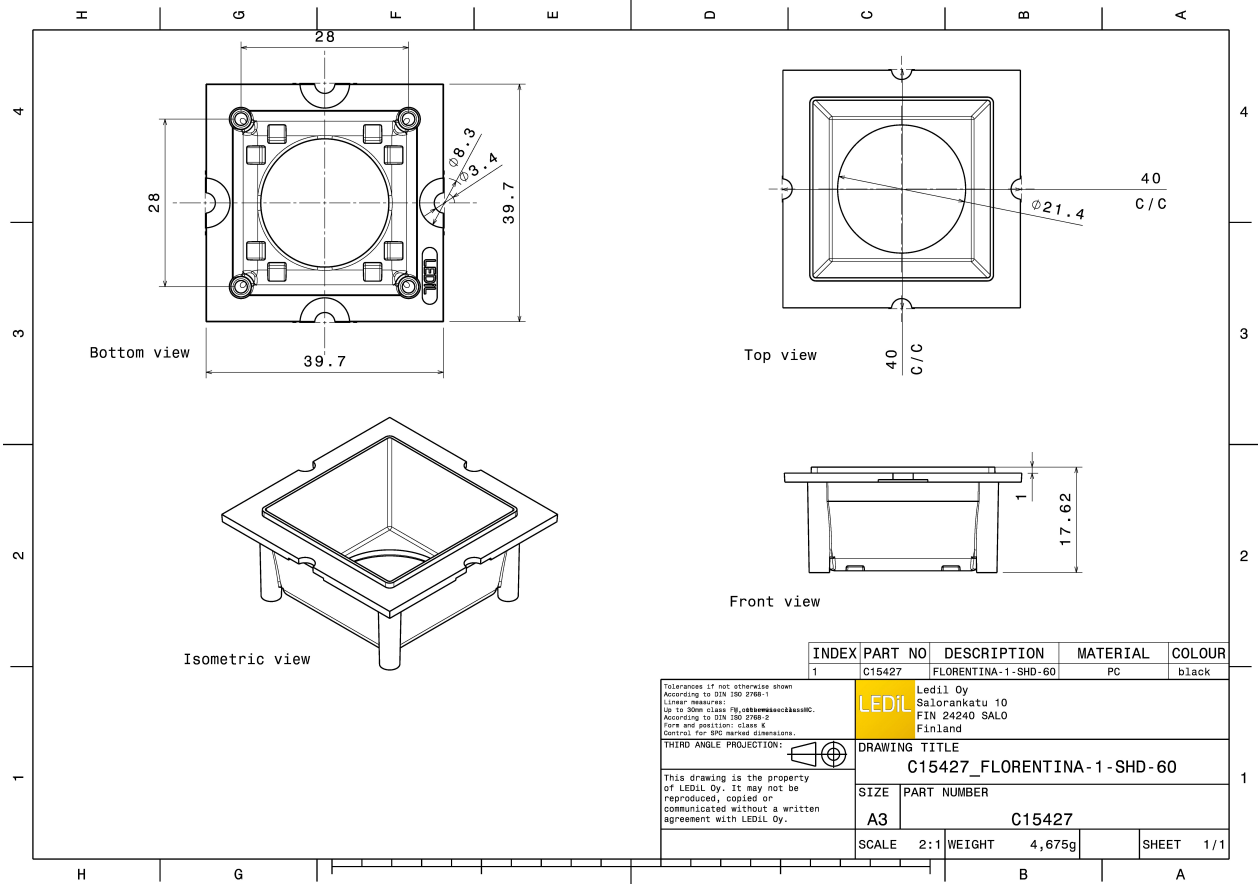

FLORENTINA-1-SHD-60

Black shade for FLORENTINA-1 assemblies

SPECIFICATION:

Dimensions	39.7 x 39.7 mm
Height	17.6 mm
ROHS compliant	yes ⓘ

MATERIALS:

Component	Type	Material	Colour	Finish
FLORENTINA-1-SHD-60	Shade	PC	black	

ORDERING INFORMATION:

Component	Qty in box	MOQ	MPQ	Box weight (kg)
C15427_FLORENTINA-1-SHD-60 » Box size: 476 x 273 x 292 mm	840	60	60	5.5

See also our general installation guide: www.ledil.com/installation_guide