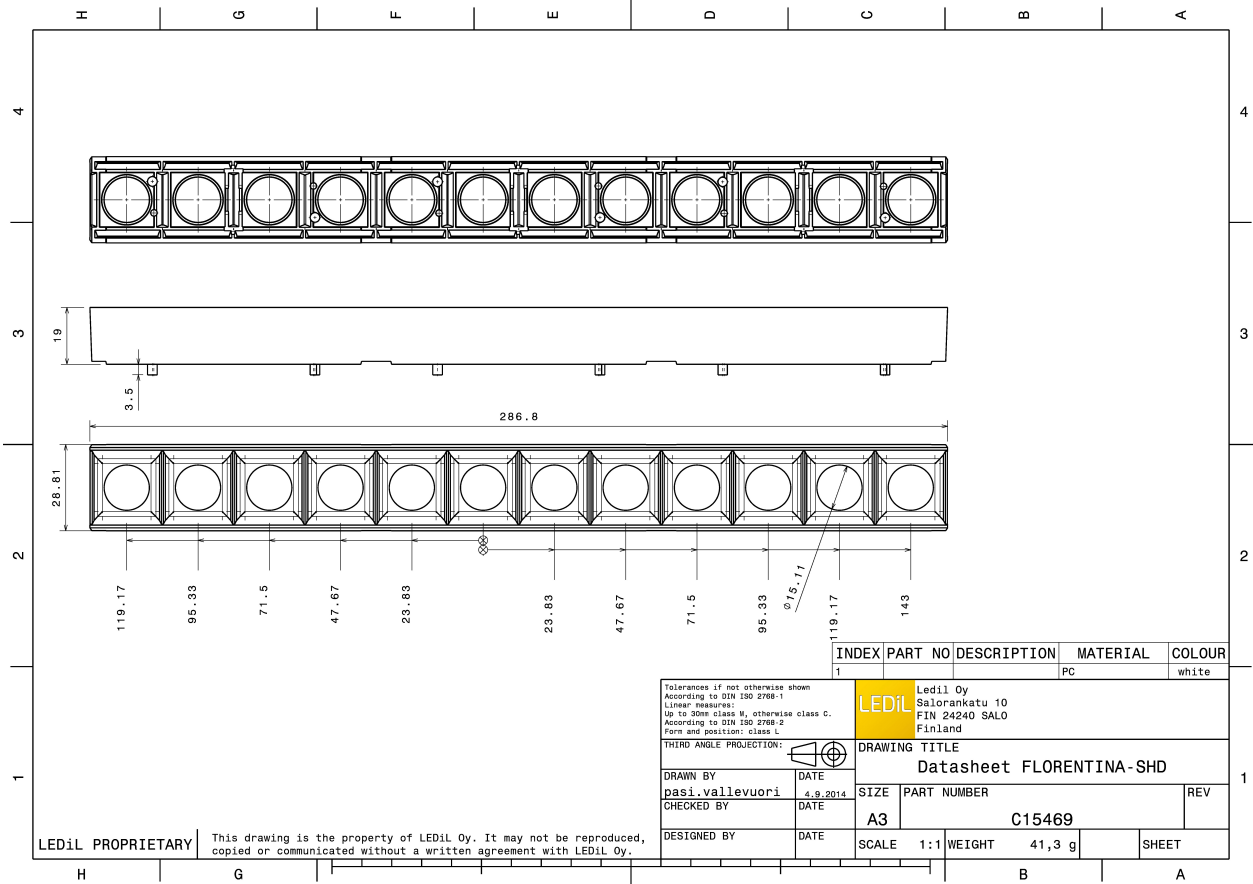

FLORENTINA-SHD-WHT

White shade for FLORENTINA (12X1) assemblies

SPECIFICATION:

Dimensions	286.8 x 28.8 mm
Height	19 mm
Fastening	pin
ROHS compliant	yes ⓘ

MATERIALS:

Component	Type	Material	Colour	Finish
FLORENTINA-SHD-WHT	Shade	PC	white	

ORDERING INFORMATION:

Component	Qty in box	MOQ	MPQ	Box weight (kg)
C15469_FLORENTINA-SHD-WHT » Box size: 320 x 311 x 271 mm	100	32	1	5.4

See also our general installation guide: www.ledil.com/installation_guide