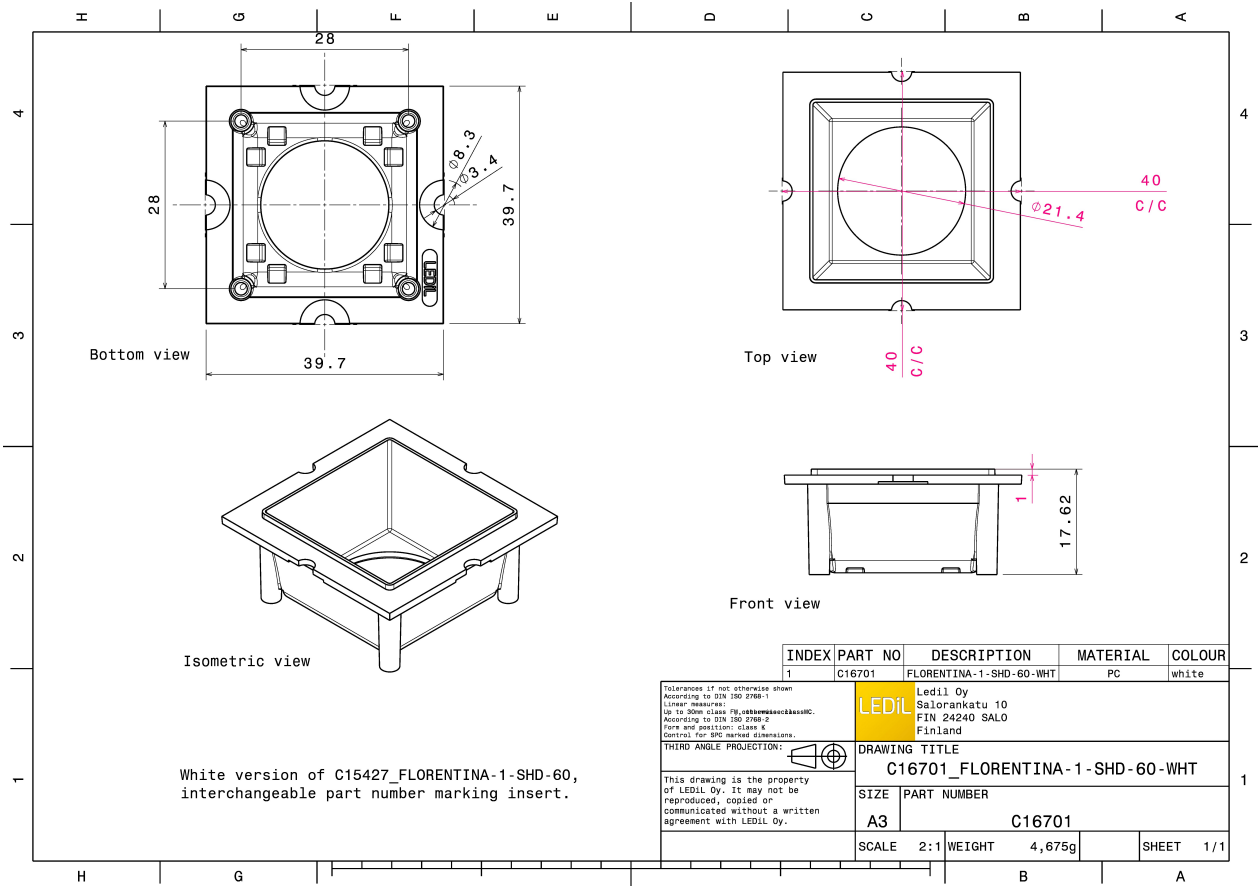

### SPECIFICATION:

Dimensions	39.7 x 39.7 mm
Height	17.6 mm
ROHS compliant	yes ⓘ

### ORDERING INFORMATION:

Component	Qty in box	MOQ	MPQ	Box weight (kg)
C16701_FLORENTINA-1-SHD-60-WHT » Box size: 476 x 273 x 292 mm	840	60	60	5.5

See also our general installation guide: [www.ledil.com/installation\\_guide](http://www.ledil.com/installation_guide)