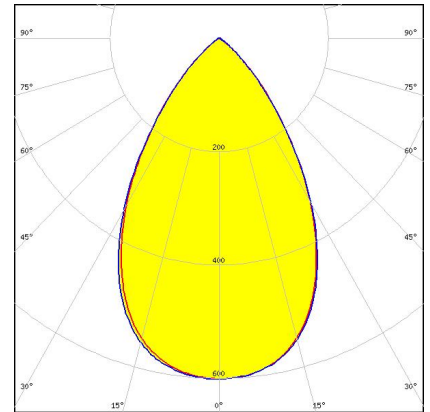

#### DAISY-28X1-WW-D

**Dimensions: 1140.0 mm x 40.0 mm**  
**Height: 20.20 mm**

~80° wide beam. Variant with diffused 4X1 lenses.

#### DAISY-28X1-W

**Dimensions: 1140.0 mm x 40.0 mm**  
**Height: 20.20 mm**  
~50° wide beam. Variant with 4X1 lenses.

#### DAISY-28X1-WW

**Dimensions: 1140.0 mm x 40.0 mm**  
**Height: 20.20 mm**  
~80° wide beam. Variant with 4X1 lenses.

#### DAISY-28X1-W2-B-D

**Dimensions: 1140.0 mm x 40.0 mm**  
**Height: 20.20 mm**  
~50° wide beam with tighter cutoff.  
Variant with diffused 7X1 lenses.