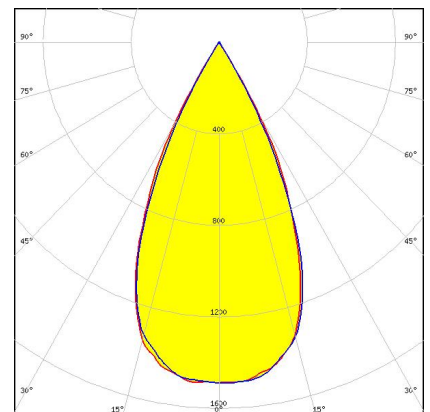

DAISY-28X1-W2-B

Dimensions: 1140.0 mm x 40.0 mm
Height: 20.20 mm
~50° wide beam with tighter cutoff.
Variant with 7X1 lenses.