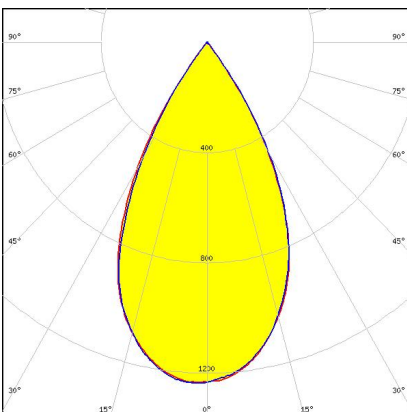

#### DAISY-28X1-W

**Dimensions: 1140.0 mm x 40.0 mm**  
**Height: 20.20 mm**  
~50° wide beam. Variant with 4X1 lenses.

#### DAISY-28X1-WW

**Dimensions: 1140.0 mm x 40.0 mm**  
**Height: 20.20 mm**  
~80° wide beam. Variant with 4X1 lenses.

#### DAISY-28X1-W2-B-D

**Dimensions: 1140.0 mm x 40.0 mm**  
**Height: 20.20 mm**  
~50° wide beam with tighter cutoff.  
Variant with diffused 7X1 lenses.

#### DAISY-28X1-W-B-D

**Dimensions: 1140.0 mm x 40.0 mm**  
**Height: 20.20 mm**  
~50° wide beam. Variant with diffused 7X1 lenses.