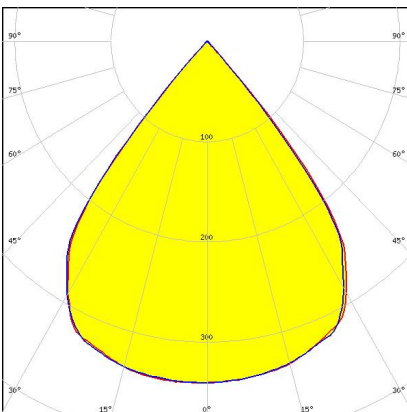

### DAISY-28X1

1140 x 40 mm linear solution with 28X1 shade available in gloss and matt black and white

#### DAISY-28X1-WW-B

**Dimensions: 1140.0 mm x 40.0 mm**  
**Height: 20.20 mm**

~80° wide beam. Variant with 7X1 lenses.

#### DAISY-28X1-W-D

**Dimensions: 1140.0 mm x 40.0 mm**  
**Height: 20.20 mm**

~50° wide beam. Variant with diffused 4X1 lenses.

#### DAISY-28X1-W

**Dimensions: 1140.0 mm x 40.0 mm**  
**Height: 20.20 mm**  
~50° wide beam. Variant with 4X1 lenses.