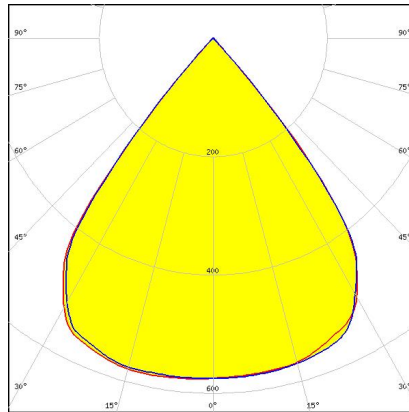

DAISY-28X1-WW

Dimensions: 1140.0 mm x 40.0 mm
Height: 20.20 mm
~80° wide beam. Variant with 4X1 lenses.