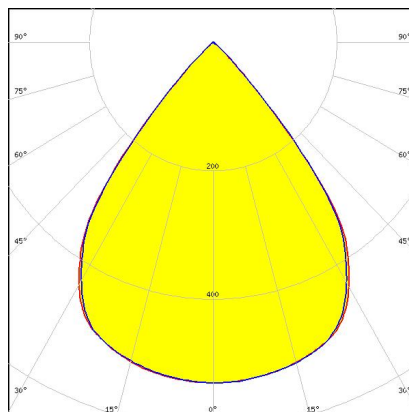

DAISY-28X1-WW-B-D

Dimensions: 1140.0 mm x 40.0 mm
Height: 20.20 mm
~80° wide beam. Variant with diffused 7X1 lenses.