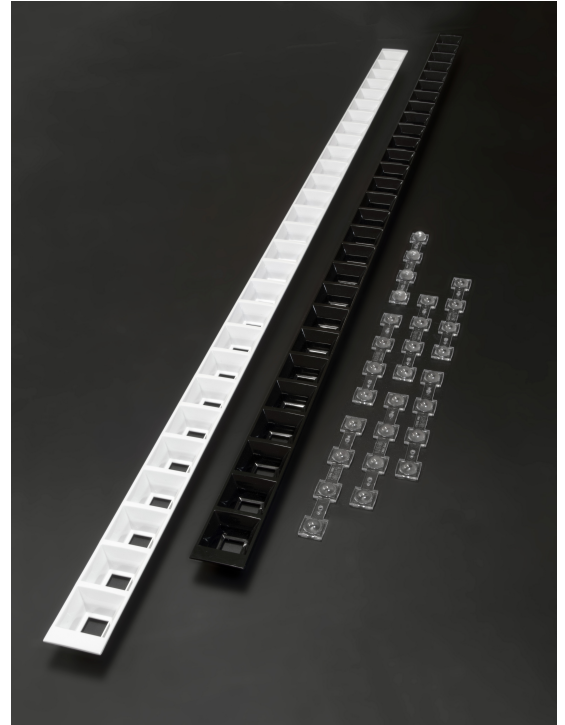

DAISY

Solutions for premium class indoor lighting. Part of LEDiL's Dark Light concept with UGR <19. Optimized for 2835 and compatible with up to 5630 size mid-power LED packages.

DAISY is a perfect solution for premium class indoor lighting with a seamless glare eliminating shade and highly efficient lenses. Available in 28X1, 4X1, 7X1, 8X1, 2X2 and MINI form factors in black or white with gloss or matt finish. Can be adapted to many types of recessed, surface mounted or pendant luminaire designs.

DAISY-28X1

1140 x 40 mm linear solution with 28X1 shade available in gloss and matt black and white