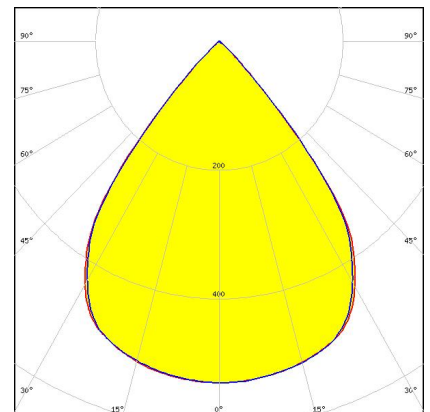

#### DAISY-28X1-WW-B

**Dimensions: 1140.0 mm x 40.0 mm**  
**Height: 20.20 mm**

~80° wide beam. Variant with 7X1 lenses.

#### DAISY-28X1-W-D

**Dimensions: 1140.0 mm x 40.0 mm**  
**Height: 20.20 mm**

~50° wide beam. Variant with diffused 4X1 lenses.

#### DAISY-28X1-WW-D

**Dimensions: 1140.0 mm x 40.0 mm**  
**Height: 20.20 mm**

~80° wide beam. Variant with diffused 4X1 lenses.

#### DAISY-28X1-W

**Dimensions: 1140.0 mm x 40.0 mm**  
**Height: 20.20 mm**  
~50° wide beam. Variant with 4X1 lenses.