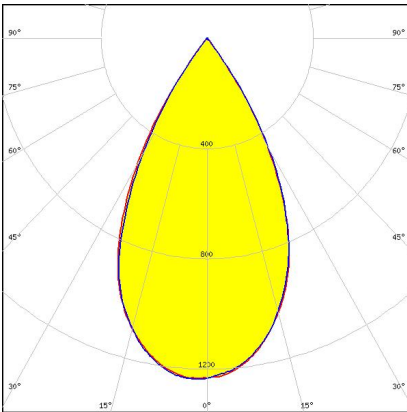

#### DAISY-28X1-WW-B

**Dimensions: 1140.0 mm x 40.0 mm**  
**Height: 20.20 mm**

~80° wide beam. Variant with 7X1 lenses.

#### DAISY-28X1-W-D

**Dimensions: 1140.0 mm x 40.0 mm**  
**Height: 20.20 mm**

~50° wide beam. Variant with diffused 4X1 lenses.

#### DAISY-28X1-WW-D

**Dimensions: 1140.0 mm x 40.0 mm**  
**Height: 20.20 mm**

~80° wide beam. Variant with diffused 4X1 lenses.

#### DAISY-28X1-W

**Dimensions: 1140.0 mm x 40.0 mm**  
**Height: 20.20 mm**  
~50° wide beam. Variant with 4X1 lenses.