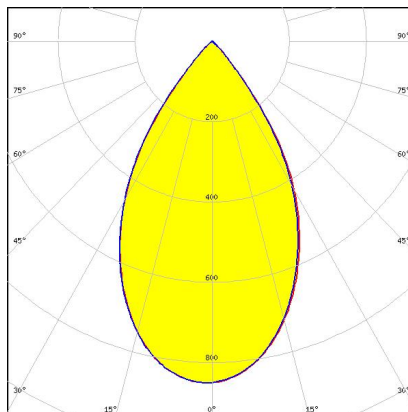

### DAISY-28X1

1140 x 40 mm linear solution with 28X1 shade available in gloss and matt black and white

#### DAISY-28X1-WW-B

**Dimensions: 1140.0 mm x 40.0 mm**  
**Height: 20.20 mm**

~80° wide beam. Variant with 7X1 lenses.

#### DAISY-28X1-W-D

**Dimensions: 1140.0 mm x 40.0 mm**  
**Height: 20.20 mm**

~50° wide beam. Variant with diffused 4X1 lenses.

#### DAISY-28X1-WW-D

**Dimensions: 1140.0 mm x 40.0 mm**  
**Height: 20.20 mm**

~80° wide beam. Variant with diffused 4X1 lenses.