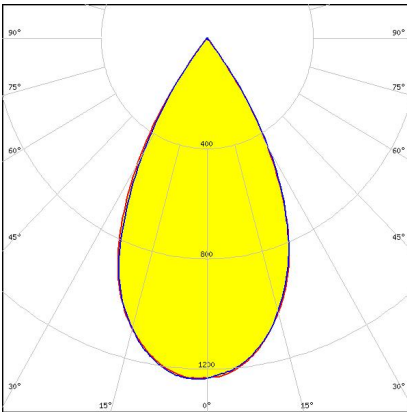

PRODUCTS:

DAISY-28X1-W-B

Dimensions: 1140.0 mm x 40.0 mm

Height: 20.20 mm

~50° wide beam. Variant with 7X1
lenses.