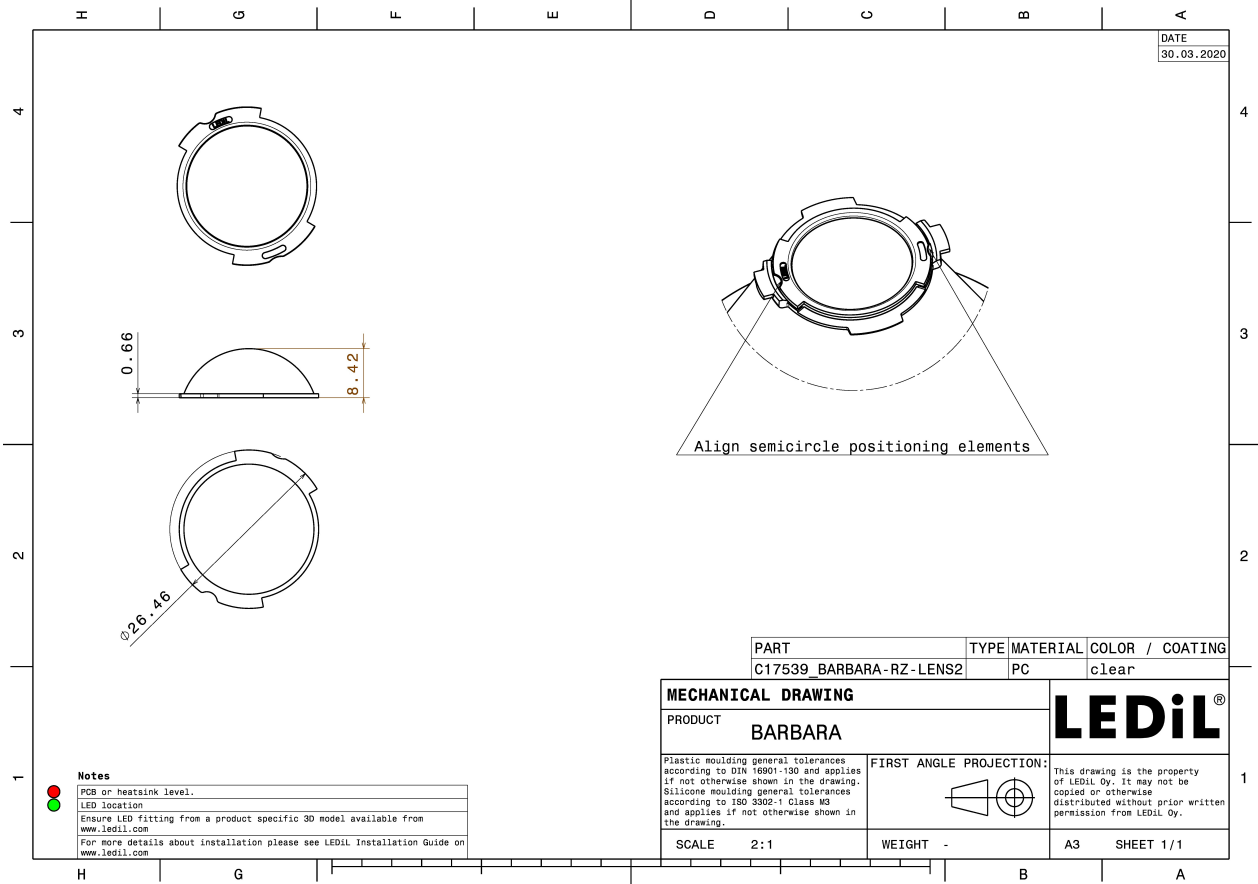

BARBARA-RZ-LENS2

Colour mixing sublens for BARBARA-G2 and BROOKE-G2. Compatible with HEKLA-G2 connectors.

TECHNICAL SPECIFICATIONS:

Dimensions	Ø 26.5 mm
Height	8.4 mm
Fastening	pin
ROHS compliant	yes ⓘ

MATERIAL SPECIFICATIONS:

Component	Type	Material	Colour	Finish
BARBARA-RZ-LENS2	Sublens	PC	clear	

ORDERING INFORMATION:

Component	Qty in box	MOQ	MPQ	Box weight (kg)
C17539_BARBARA-RZ-LENS2 » Box size: 270 x 180 x 115 mm	2160	90	90	1.7