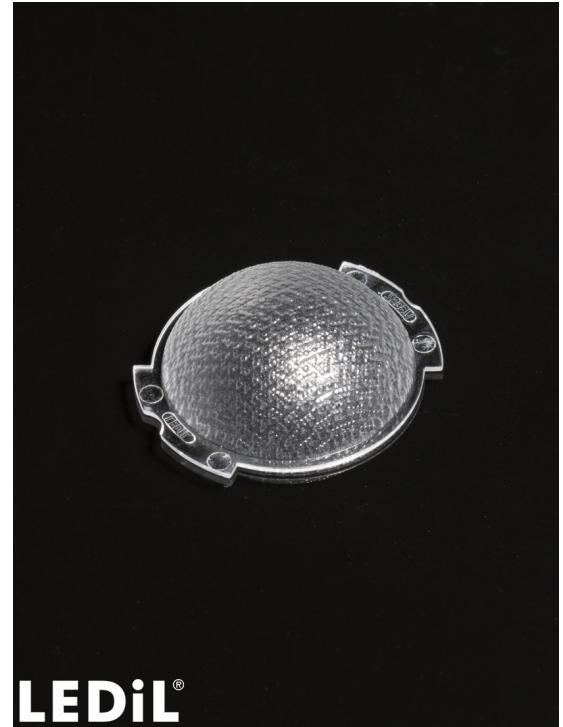

BARBARA-RZ-LENS2

Colour mixing sublens for BARBARA-G2 and BROOKE-G2. Compatible with HEKLA-G2 connectors.

TECHNICAL SPECIFICATIONS:

Dimensions	Ø 26.5 mm
Height	8.4 mm
Fastening	pin
ROHS compliant	yes ⓘ

MATERIAL SPECIFICATIONS:

Component	Type	Material	Colour	Finish
BARBARA-RZ-LENS2	Sublens	PC	clear	

ORDERING INFORMATION:

Component	Qty in box	MOQ	MPQ	Box weight (kg)
C17539_BARBARA-RZ-LENS2 » Box size: 270 x 180 x 115 mm	2160	90	90	1.7