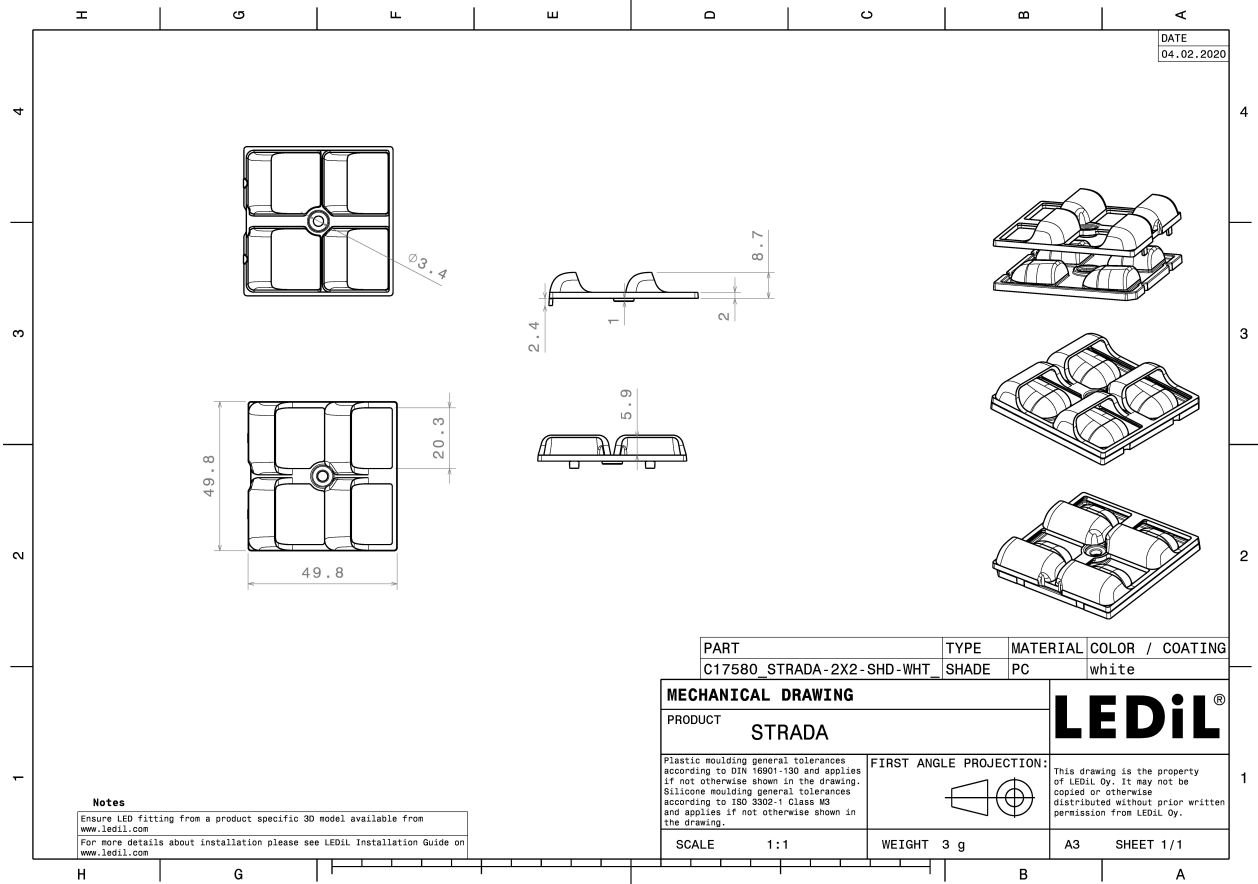

STRADA-2X2-SHD-WHT

White shade for additional backlight control.

SPECIFICATION:

Dimensions	49.9 x 49.9 mm
Height	11.1 mm
Fastening	screw
ROHS compliant	yes ⓘ

MATERIALS:

Component	Type	Material	Colour	Finish
STRADA-2X2-SHD-WHT	Shade	PC	white	

ORDERING INFORMATION:

Component	Qty in box	MOQ	MPQ	Box weight (kg)
C17580_STRADA-2X2-SHD-WHT » Box size: 310 x 215 x 175 mm	480	160	20	1.9

See also our general installation guide: www.ledil.com/installation_guide